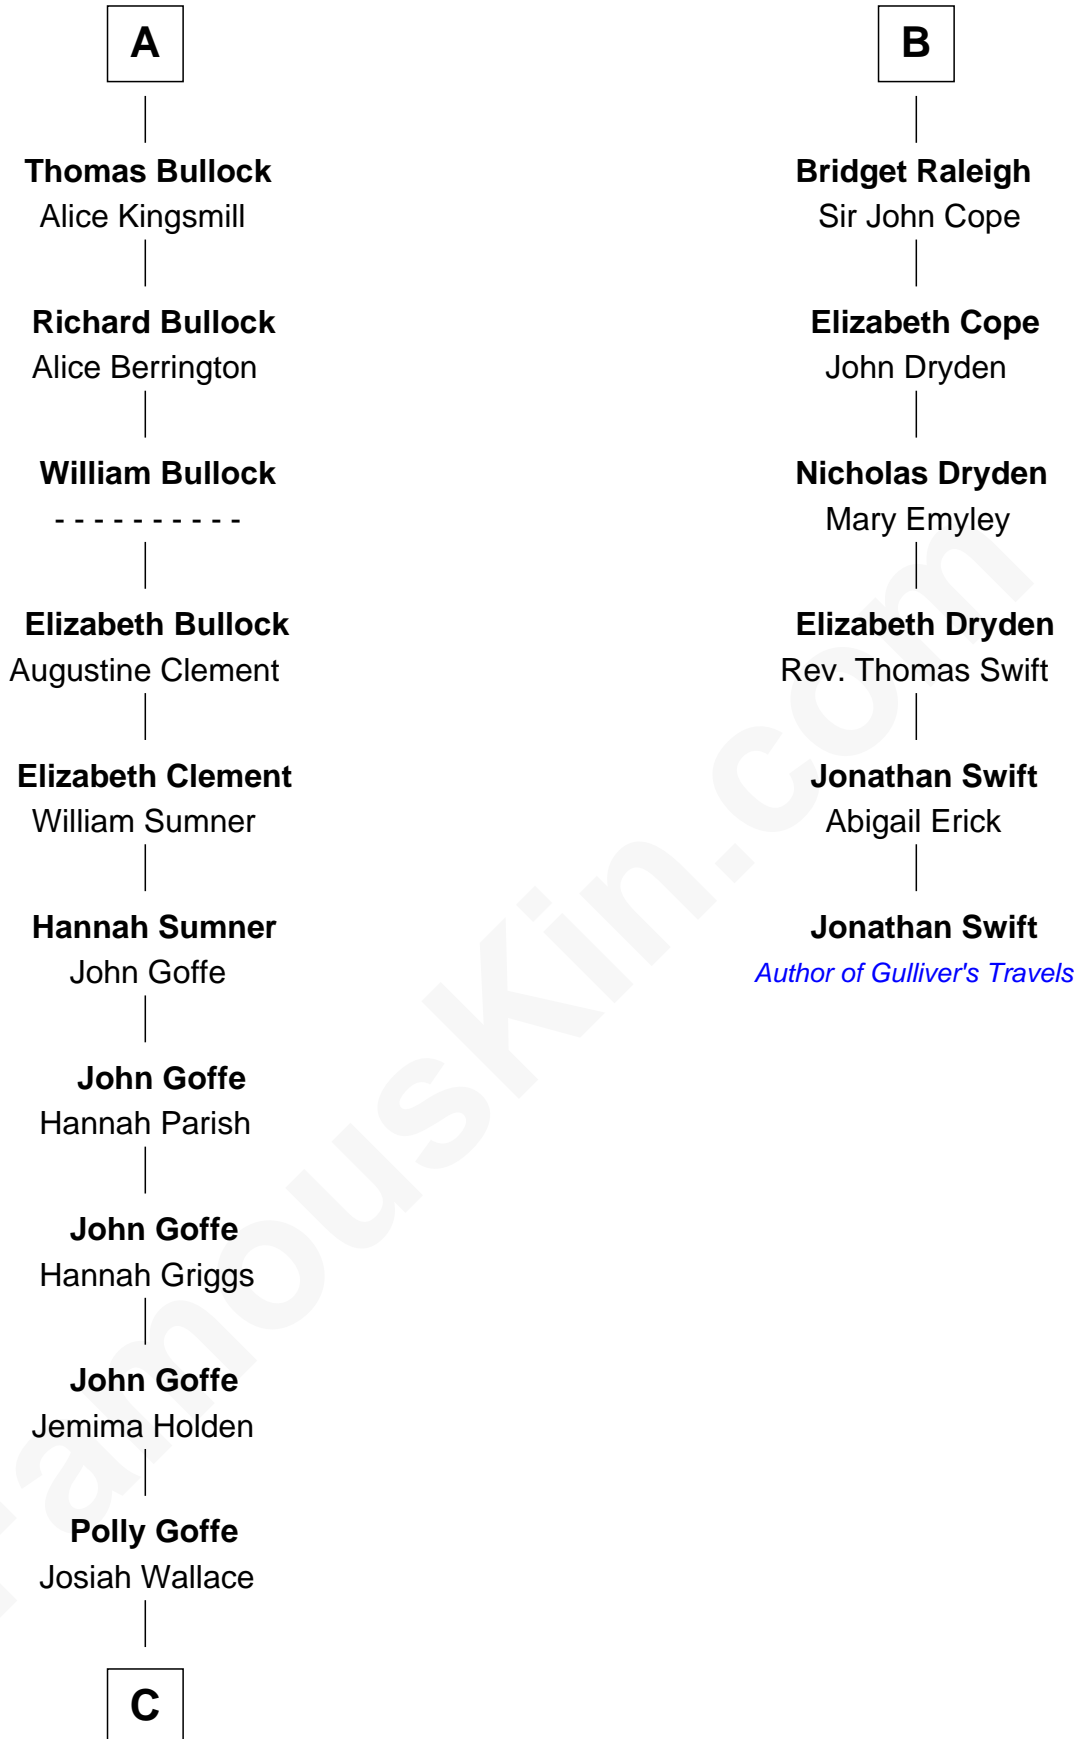

FamousKin.com

Relationship Chart of

Lou (Henry) Hoover

First Lady of President Herbert Hoover

12th cousin 8 times removed of

Jonathan Swift

Author of *Gulliver's Travels*

C

—
Nancy M. Wallace

John Scobey

—
Philomelia Sophia Scobey

Phineas Weed

—
Florence Ida Weed

Charles Delano Henry

—
Lou (Henry) Hoover

First Lady of Herbert Hoover

FamousKin.com