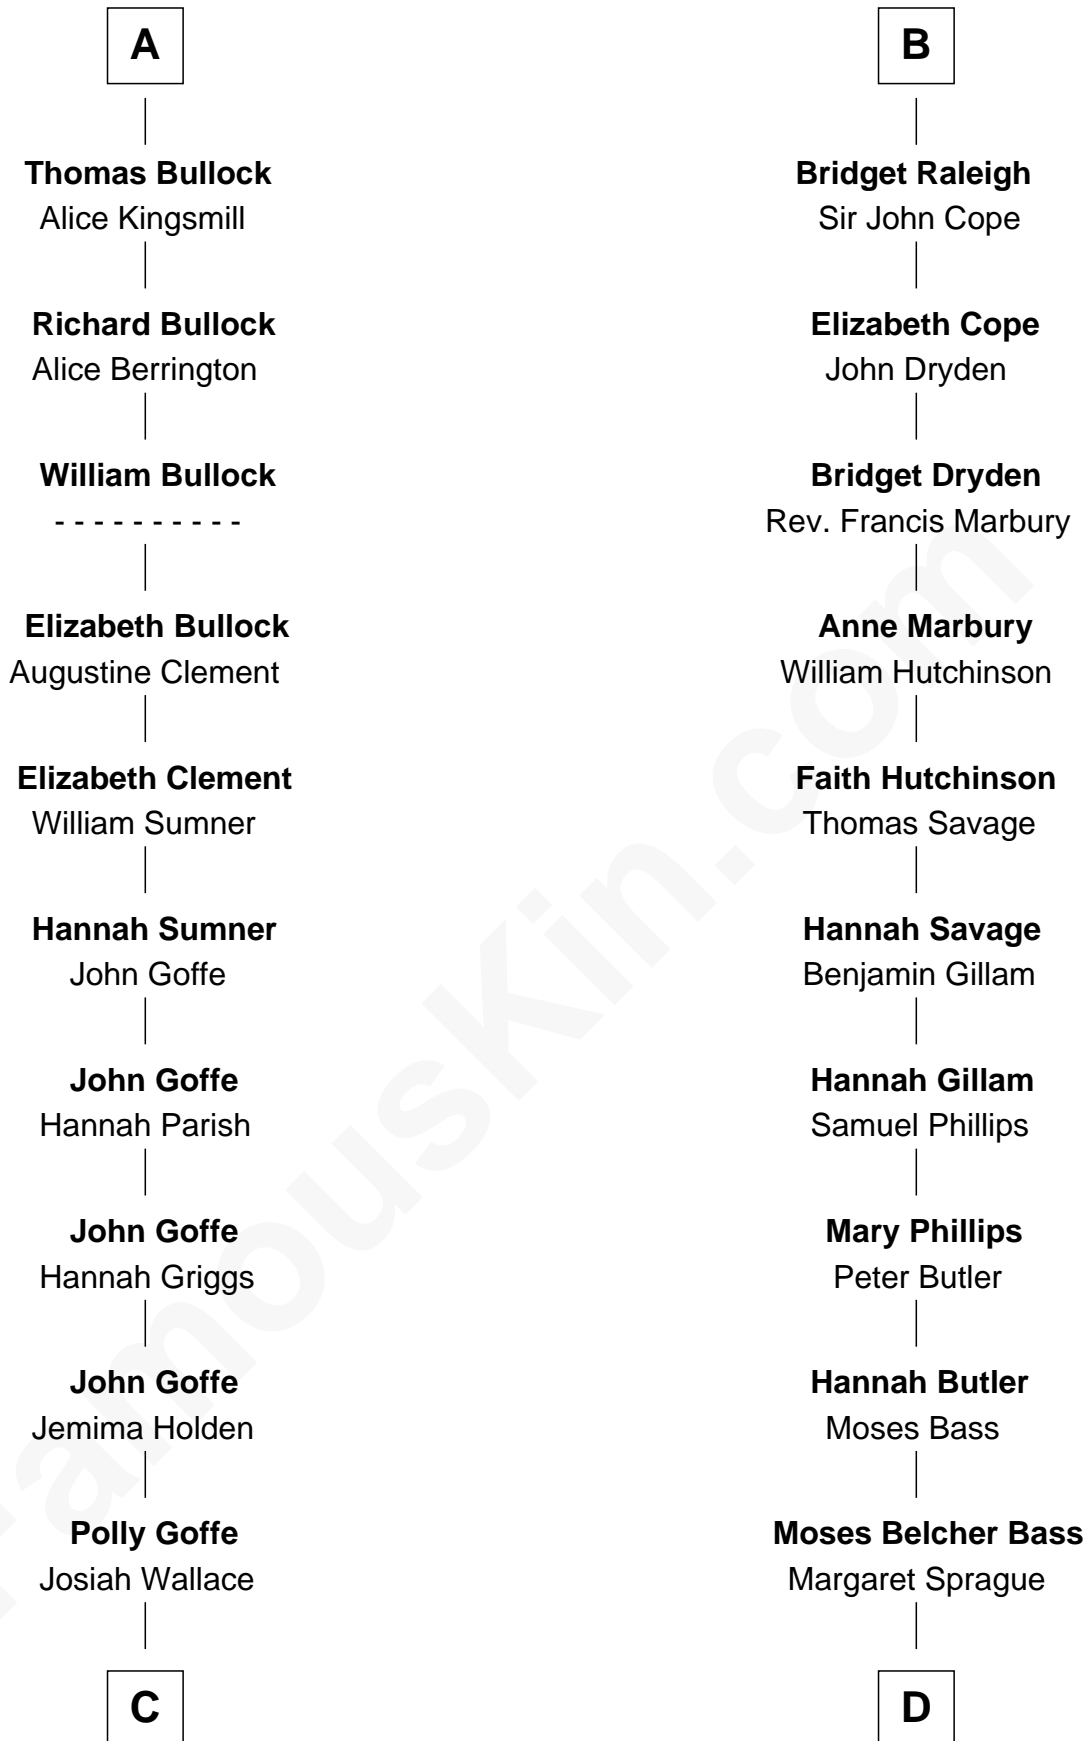

## Relationship Chart of

### Lou (Henry) Hoover

*First Lady of President Herbert Hoover*

20th cousin 1 time removed of

**Erskine Childers**

*4th President of Ireland*

**C**

**Nancy M. Wallace**

John Scobey

**Philomelia Sophia Scobey**

Phineas Weed

**Florence Ida Weed**

Charles Delano Henry

**Lou (Henry) Hoover**

*First Lady of Herbert Hoover*

**D**

**Mary Butler Bass**

Elisha Smith

**Cordelia Miller Smith**

William Robert Pearmain

**Margaret Cushing Pearmain**

Dr. Hamilton Osgood

**Mary Alden Osgood**

Erskine Childers

**Erskine Childers**