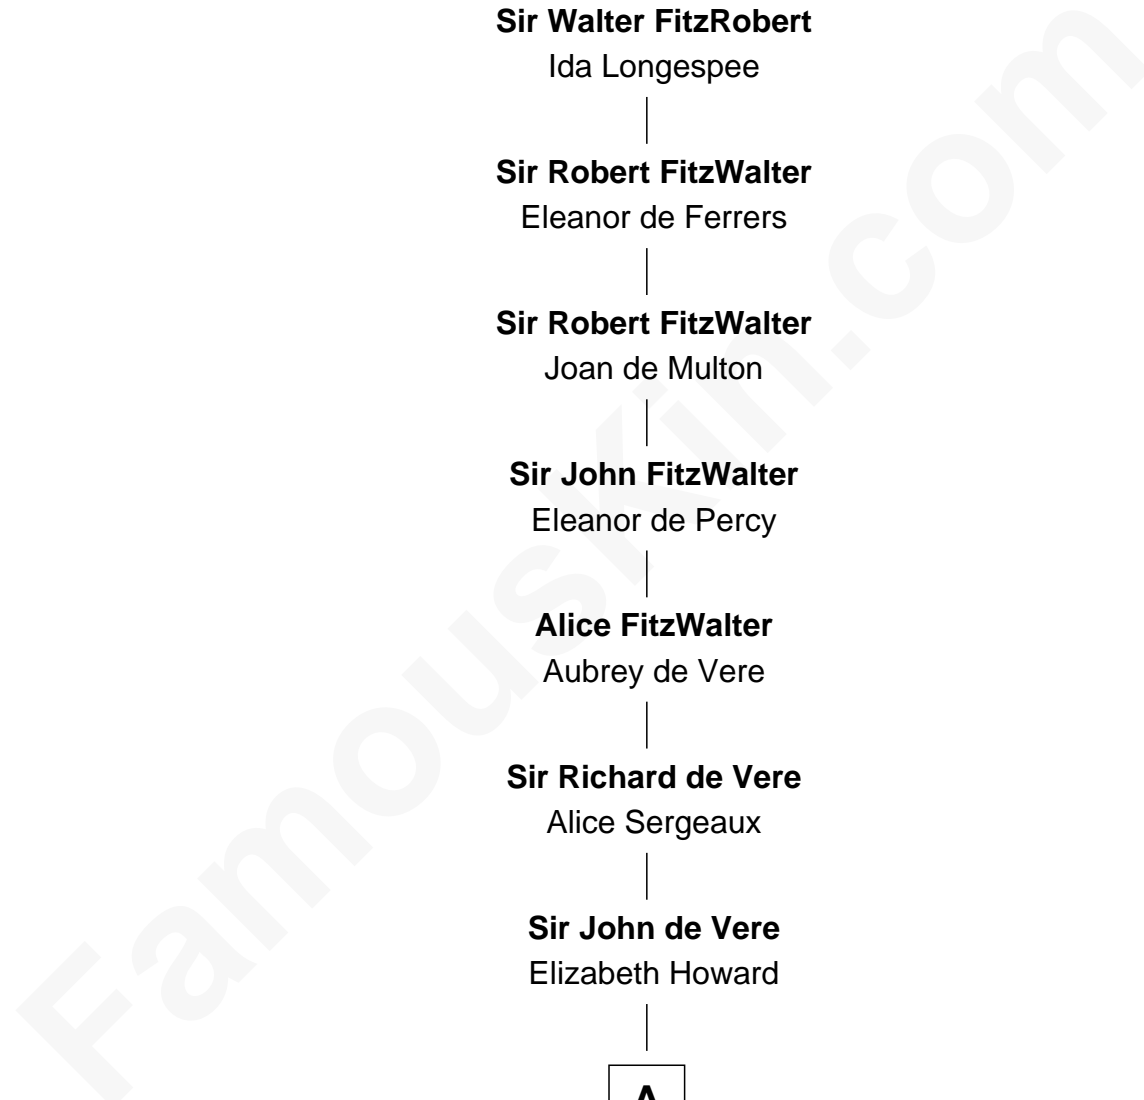

FamousKin.com Relationship Chart of

Lou (Henry) Hoover

First Lady of President Herbert Hoover

21st Great-granddaughter of

Robert Fitzwalter

Magna Carta Surety

Robert Fitzwalter

Rohese - - - - -

Alice FitzWalter

Aubrey de Vere

Sir Richard de Vere

Alice Sergeaux

Sir John de Vere

Elizabeth Howard

A

A