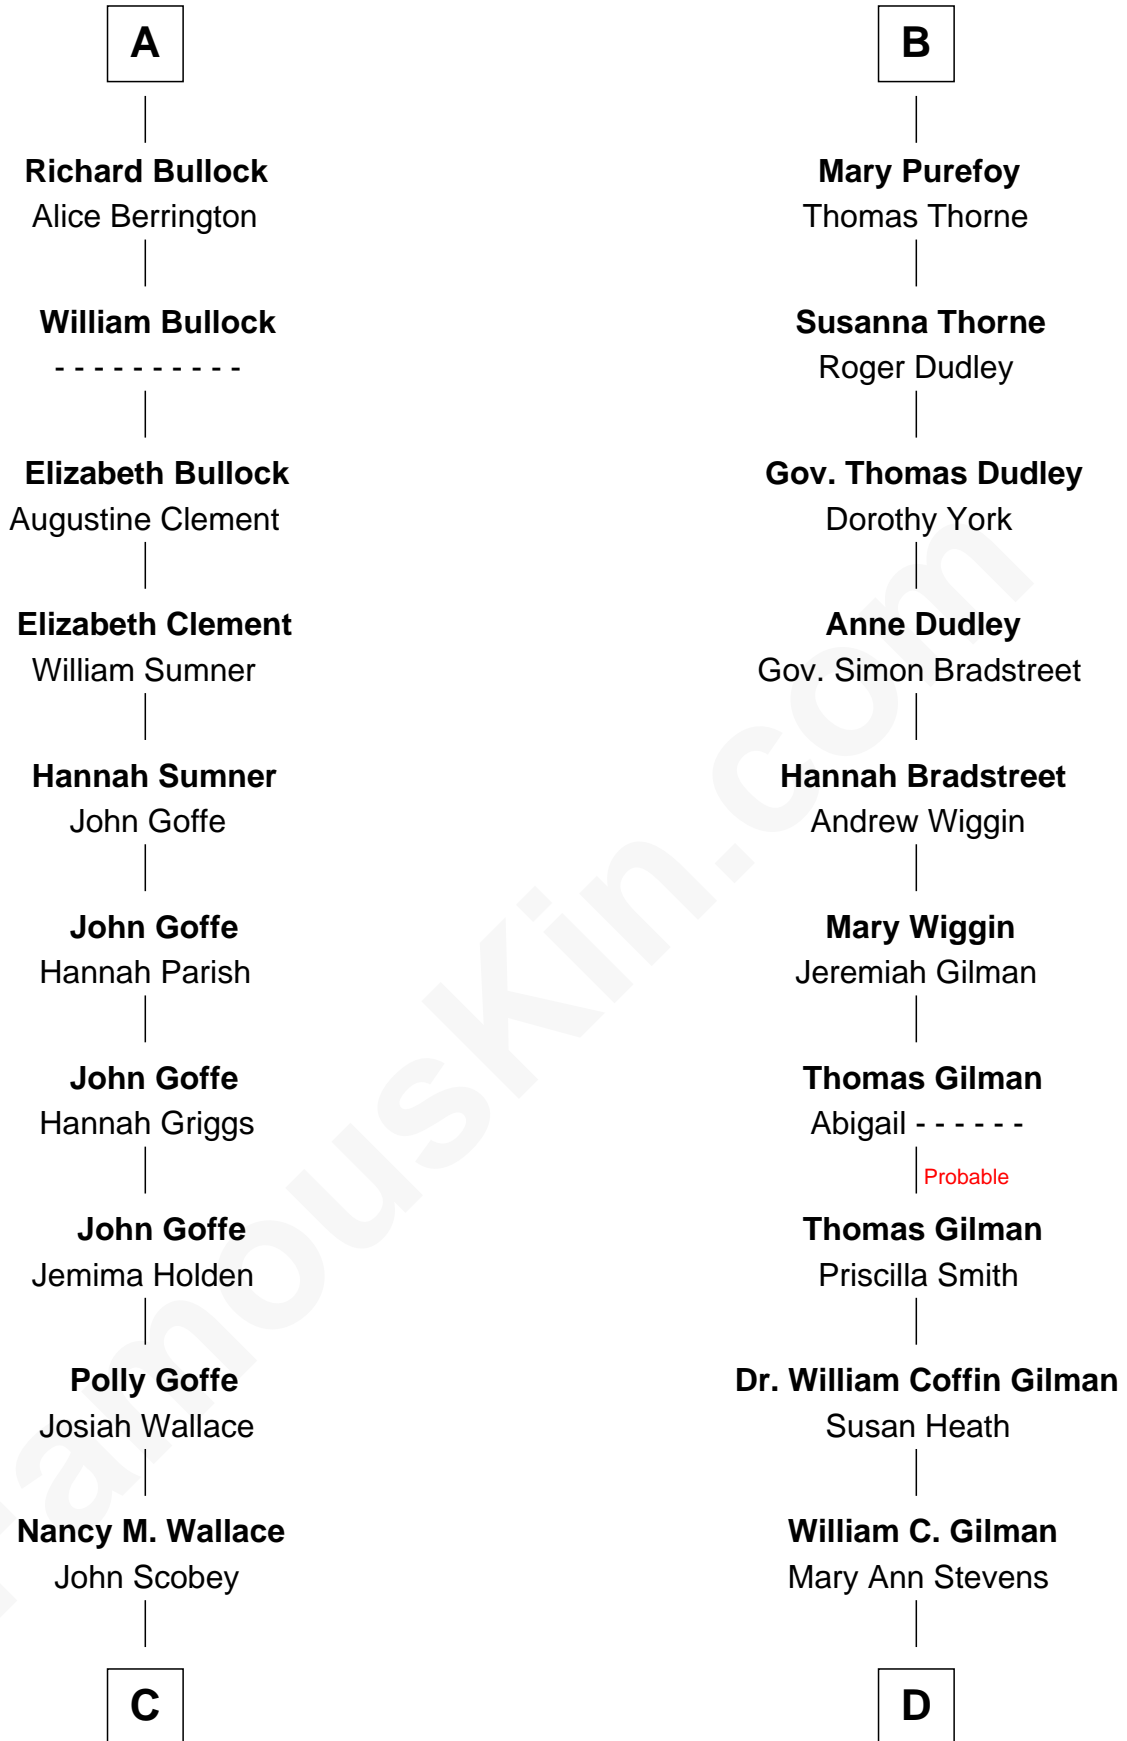

FamousKin.com

Relationship Chart of

Lou (Henry) Hoover

First Lady of President Herbert Hoover

19th cousin 1 time removed of

George Hamilton
TV and Movie Actor

Sir John Howard
Alice de Bois

Sir Robert Howard
Margaret de Scales

Sir John Howard
Margaret de Plaiz

Sir John Howard
Joan Walton

Elizabeth Howard
Sir John de Vere

Joan de Vere
Sir William Norreys

Margaret Norreys
Gilbert Bullock

Thomas Bullock
Alice Kingsmill

A

Joan Howard
Sir Peter de Brewes

Beatrice Brewes
Sir Hugh Shirley

Sir Ralph Shirley
Joan Basset

Beatrice Shirley
John Brome

Isabel Brome
John Denton

Alice Denton
Nicholas Purefoy

Edward Purefoy
Anne Fettiplace

B

C

Philomelia Sophia Scobey

Phineas Weed

Florence Ida Weed

Charles Delano Henry

Lou (Henry) Hoover

First Lady of Herbert Hoover

D

George C. Gilman