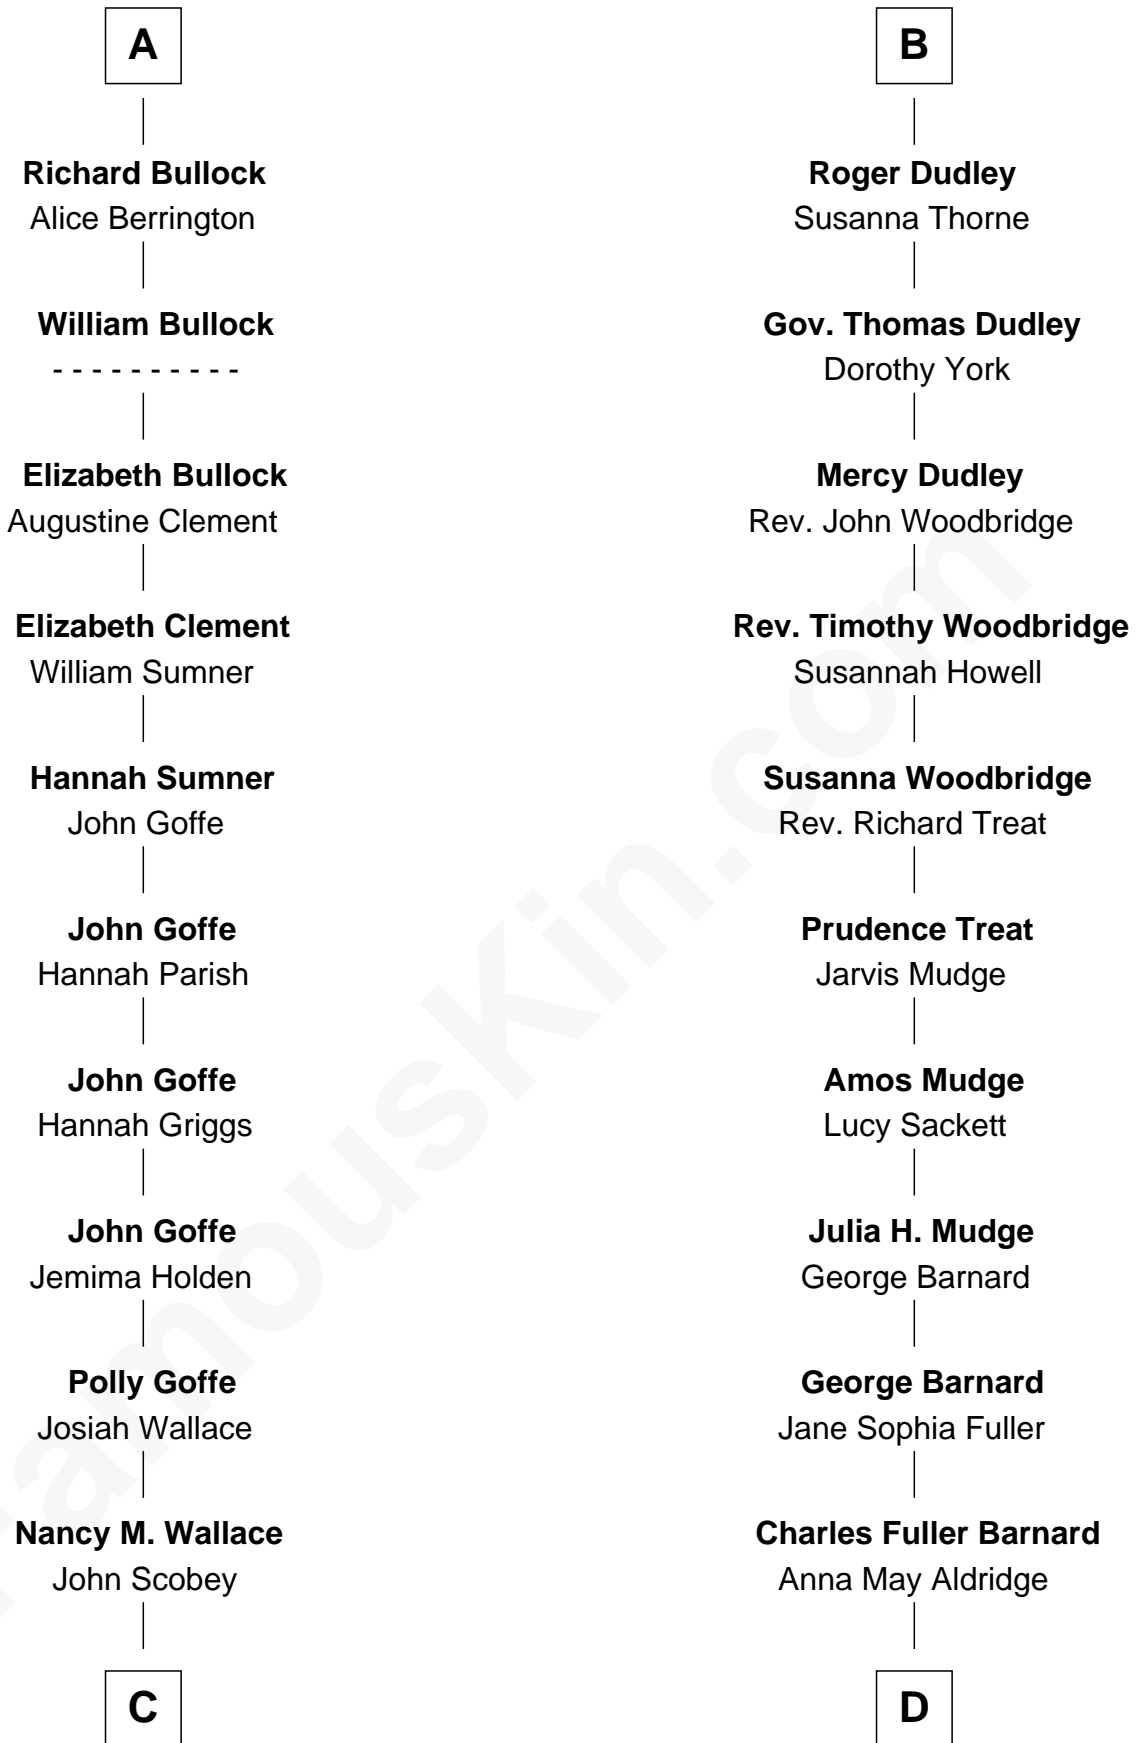

## Relationship Chart of

### Lou (Henry) Hoover

*First Lady of President Herbert Hoover*

18th cousin 1 time removed of

**Dick Clark**

*Radio and TV Host*

Dick Clark photo by [Alan Light](#) (CC BY 2.0)