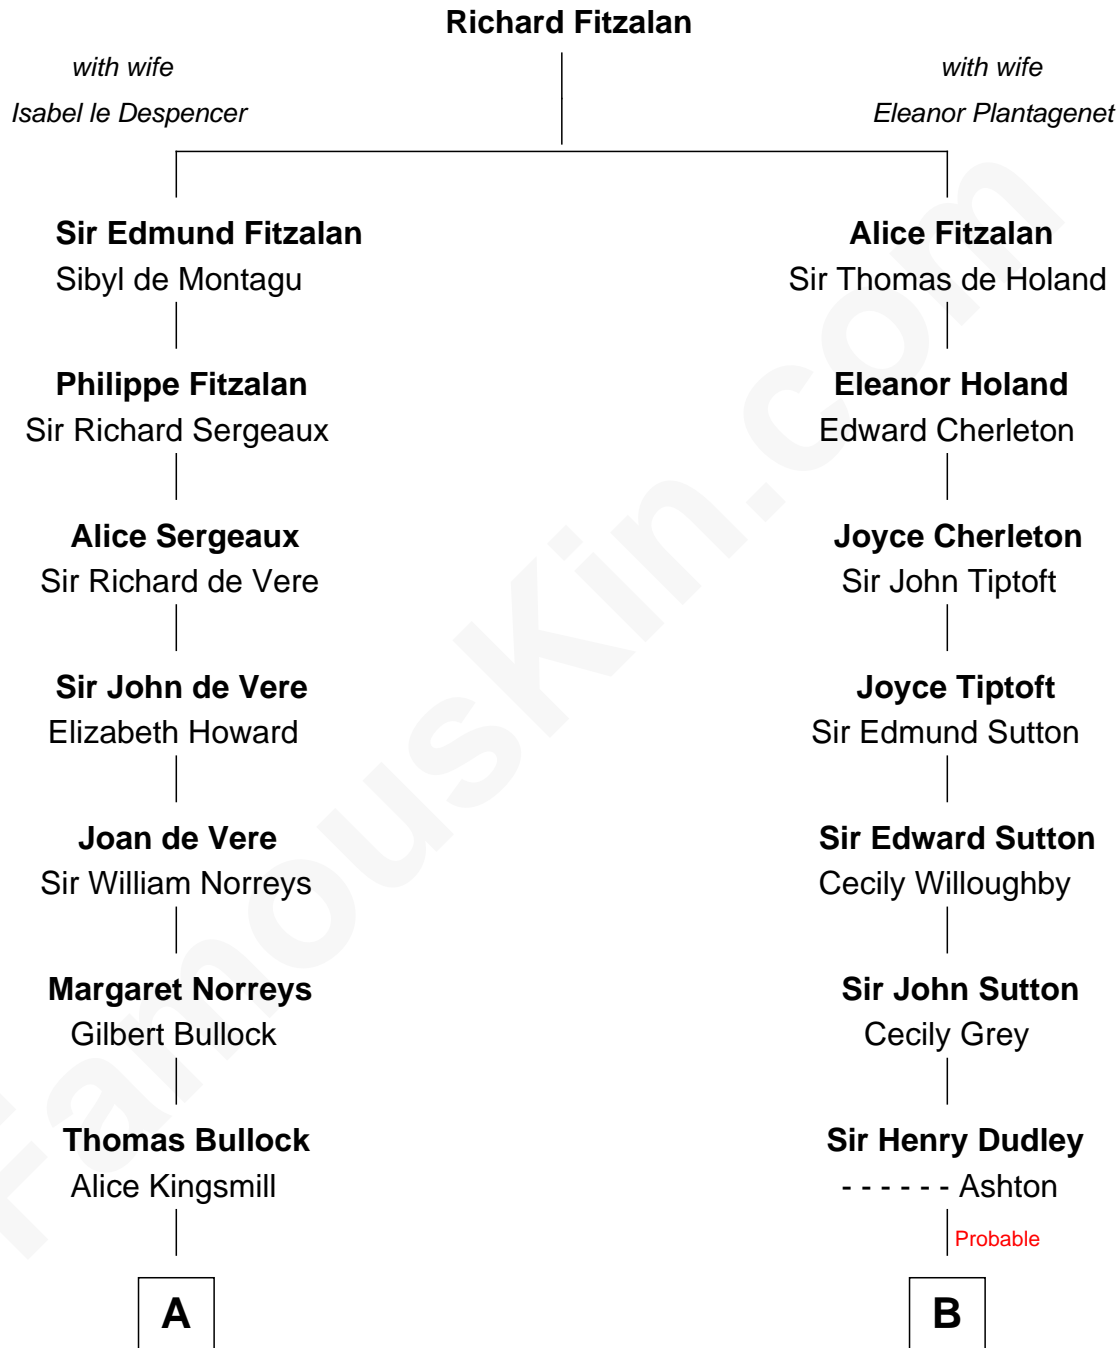

## Relationship Chart of

### Lou (Henry) Hoover

*First Lady of President Herbert Hoover*

18th cousin 1 time removed of

**Dick Clark**

*Radio and TV Host*

Dick Clark photo by [Alan Light](#) (CC BY 2.0)