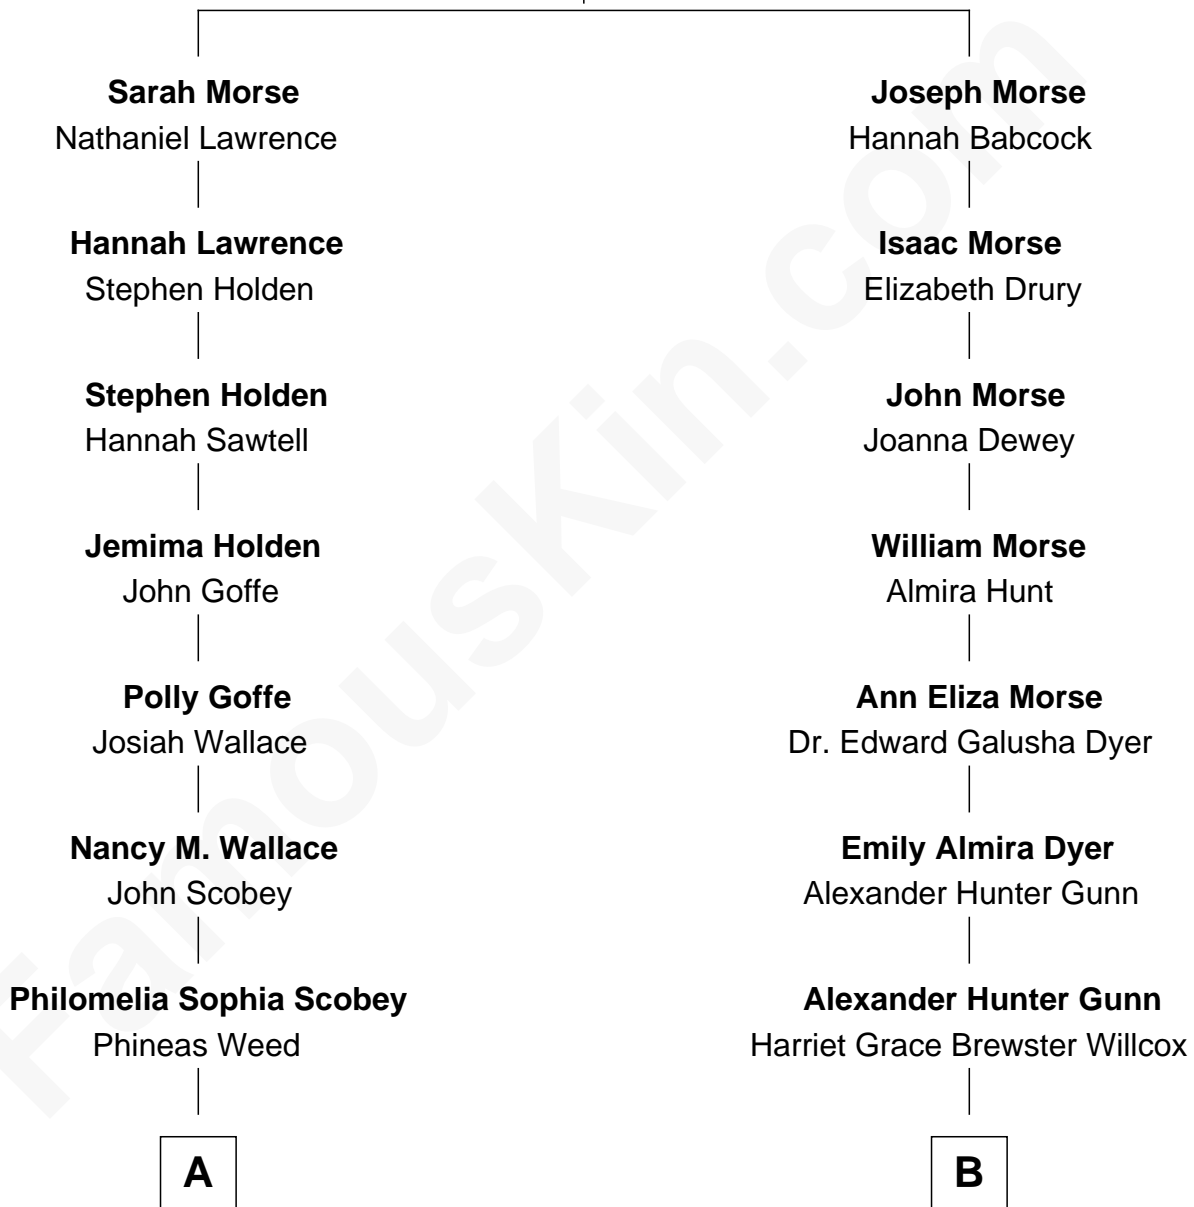

FamousKin.com

Relationship Chart of

Lou (Henry) Hoover

First Lady of President Herbert Hoover

8th cousin 1 time removed of

Andrew Shue

TV Actor

Joseph Morse

Hannah Phillips

A

Florence Ida Weed
Charles Delano Henry

Lou (Henry) Hoover
First Lady of Herbert Hoover

B

Mary Brewster Gunn
Adoniram Judson Wells

Anne Brewster Wells
James William Shue

Andrew Shue
TV Actor