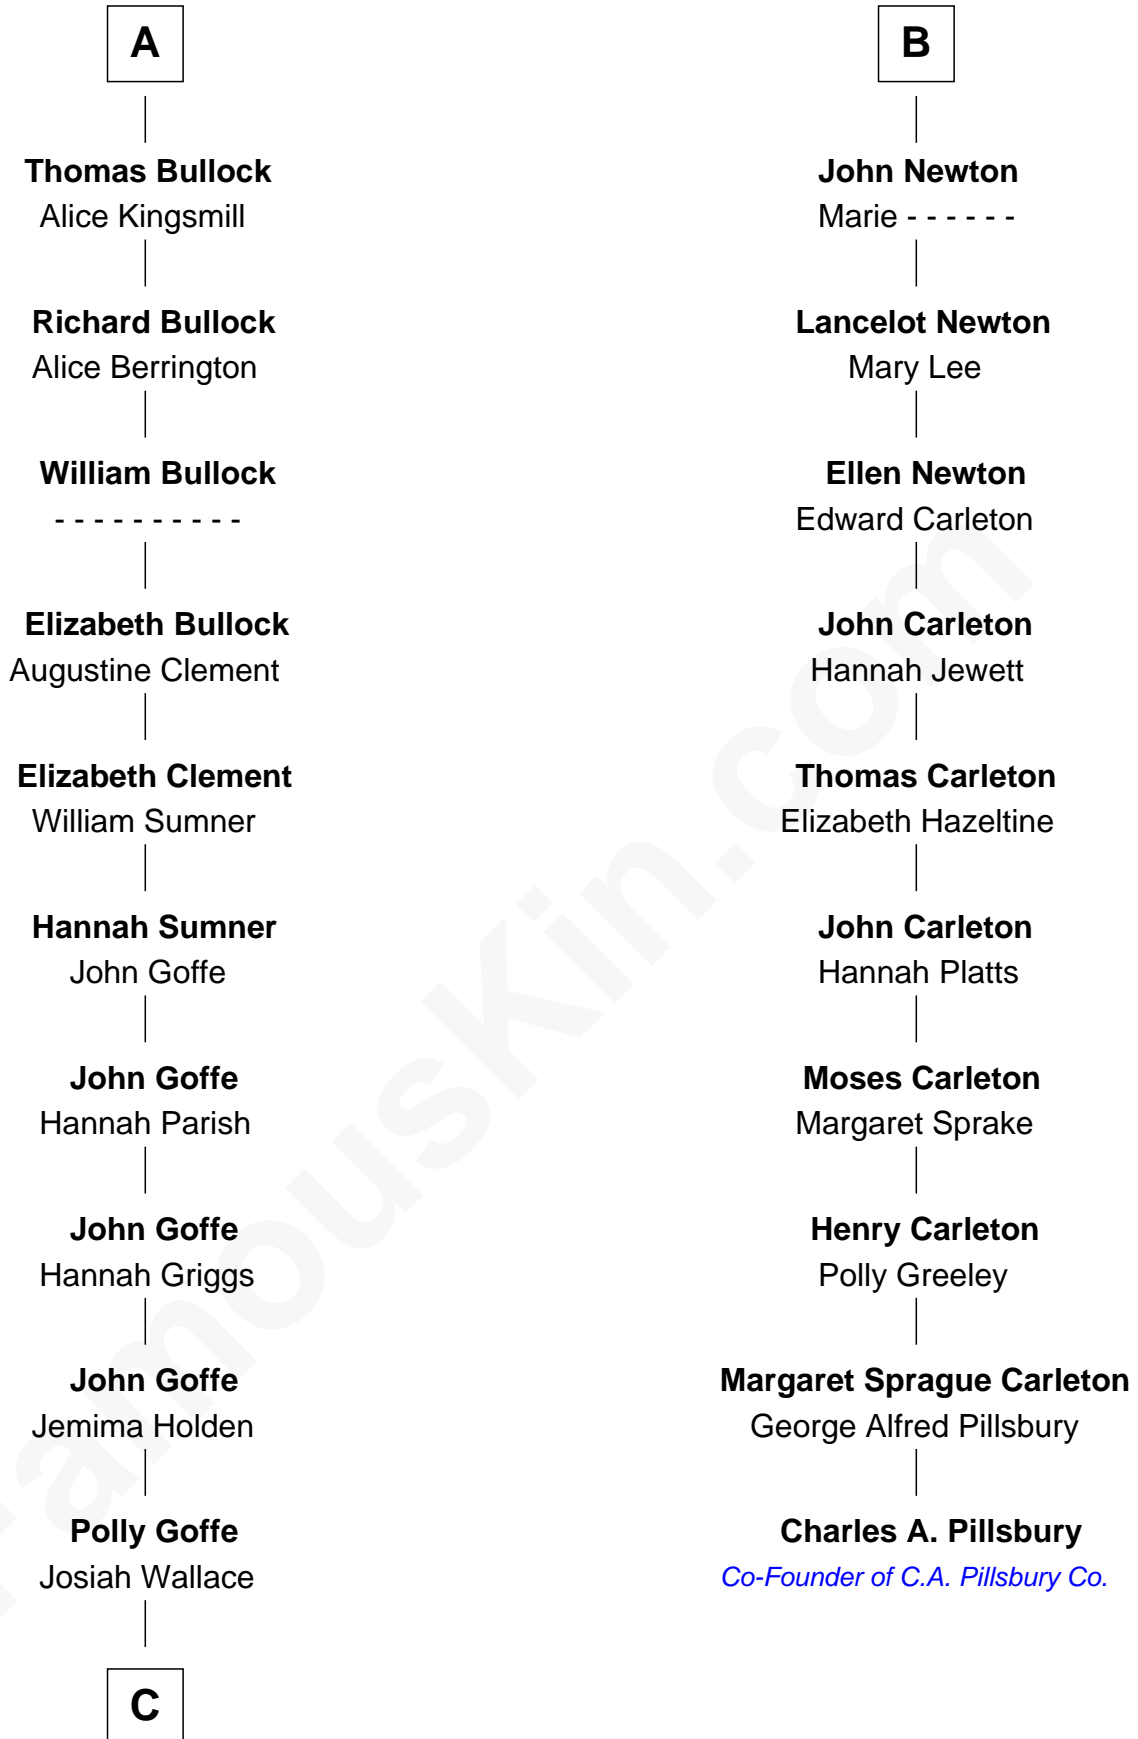

FamousKin.com

Relationship Chart of

Lou (Henry) Hoover

First Lady of President Herbert Hoover

16th cousin 4 times removed of

Charles A. Pillsbury

Co-Founder of C.A. Pillsbury Co.

C

—
Nancy M. Wallace

John Scobey

—
Philomelia Sophia Scobey

Phineas Weed

—
Florence Ida Weed

Charles Delano Henry

—
Lou (Henry) Hoover

First Lady of Herbert Hoover