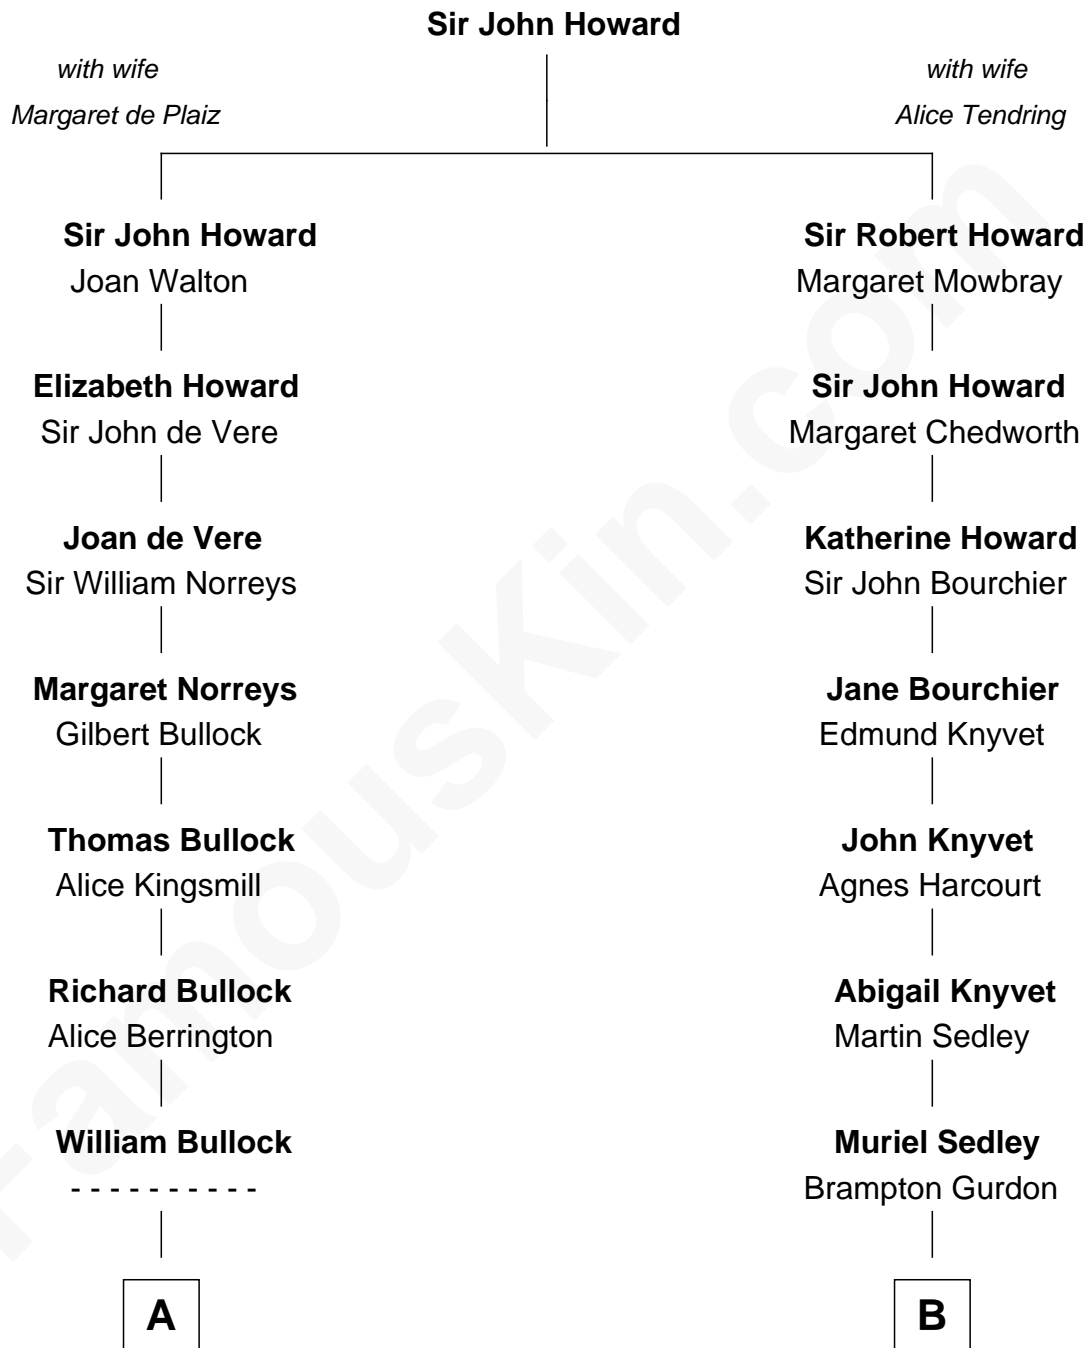

FamousKin.com

Relationship Chart of

Lou (Henry) Hoover

First Lady of President Herbert Hoover

17th cousin 2 times removed of

Carly Fiorina

CEO of Hewlett-Packard

C