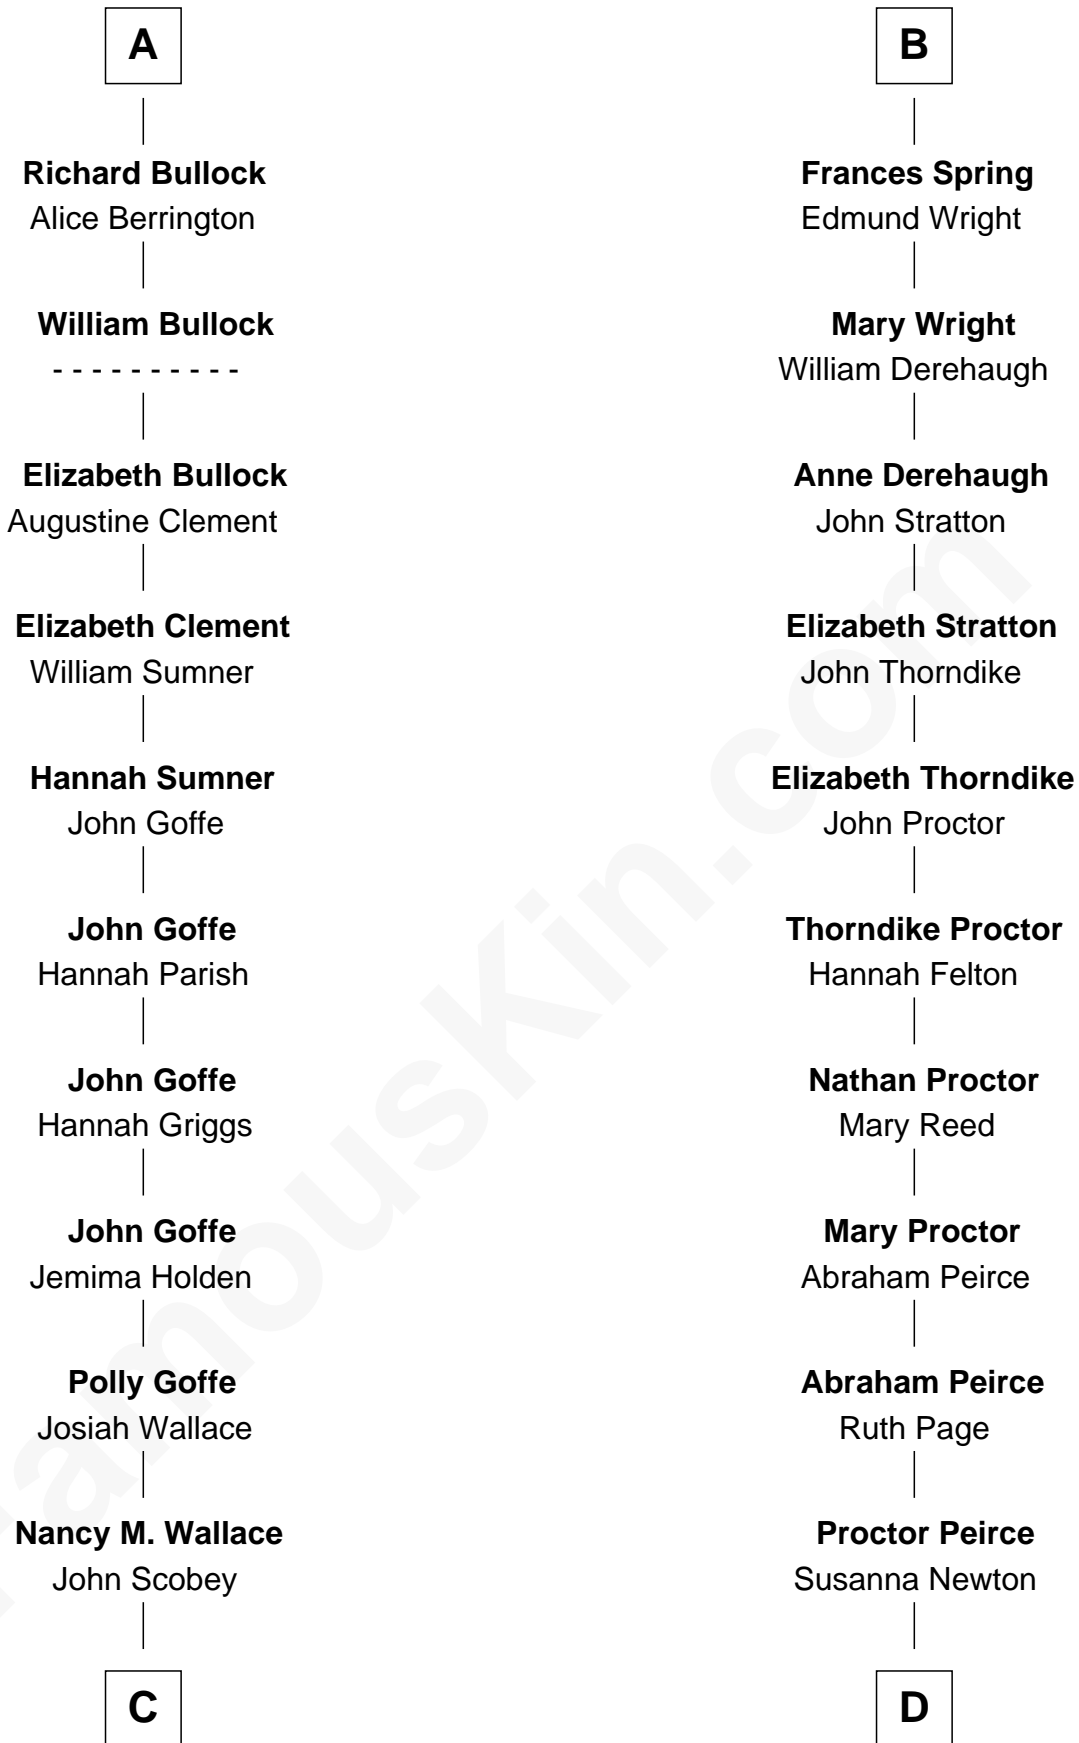

FamousKin.com

Relationship Chart of

Lou (Henry) Hoover

First Lady of President Herbert Hoover

19th cousin 2 times removed of

John Lithgow

Stage, TV, and Movie Actor

Bartholomew de Badlesmere

Margaret de Clare

C

Philomelia Sophia Scobey

Phineas Weed

Florence Ida Weed

Charles Delano Henry

Lou (Henry) Hoover

First Lady of Herbert Hoover

D

William Peirce

Ellen Prentiss

Ellen Prentiss Peirce

Washington Lithgow

Arthur Washington Lithgow

Ina Berenice Robinson

Arthur Washington Lithgow