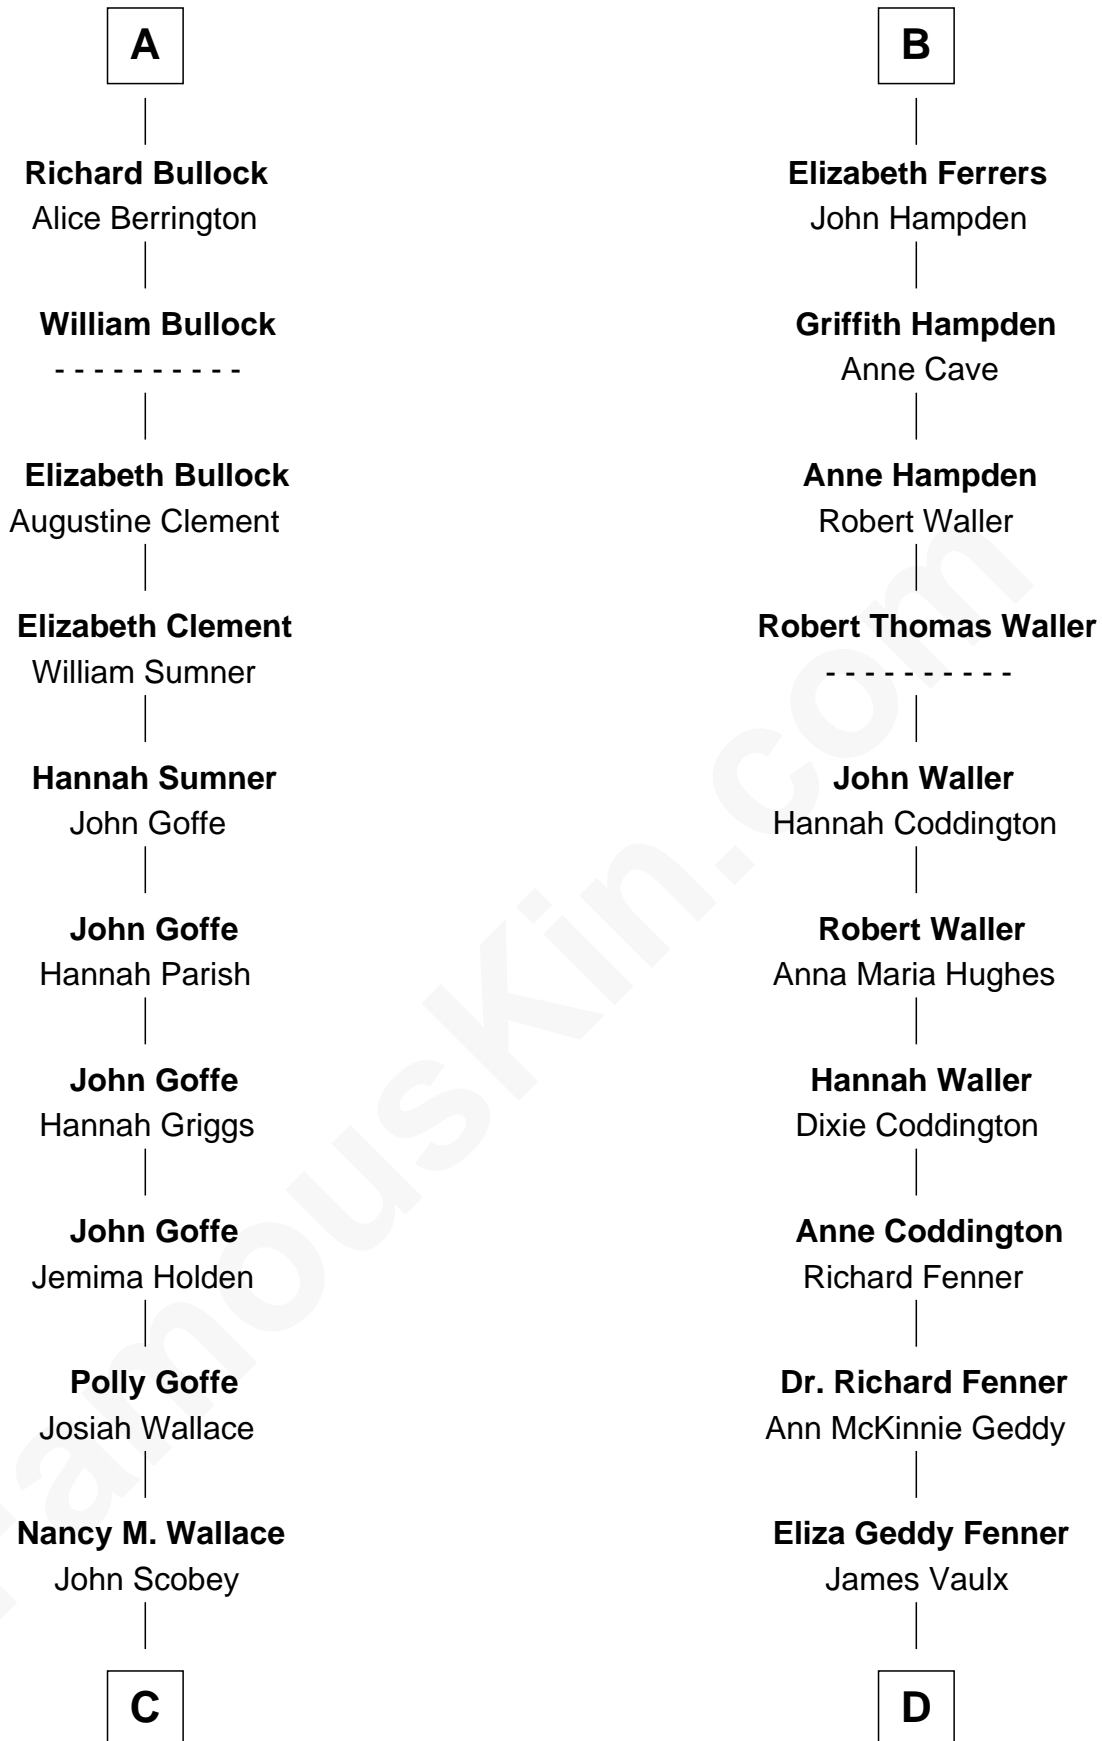

FamousKin.com

Relationship Chart of

Lou (Henry) Hoover

First Lady of President Herbert Hoover

19th cousin 1 time removed of

John McCain

U.S. Senator from Arizona

Bartholomew de Badlesmere

Margaret de Clare

C

Philomelia Sophia Scobey

Phineas Weed

Florence Ida Weed

Charles Delano Henry

Lou (Henry) Hoover

First Lady of Herbert Hoover

D

James Junius Vaulx

Margaret Garside

Katherine Davey Vaulx

Adm. John Sidney McCain

Adm. John Sidney McCain

Roberta Wright

John McCain

U.S. Senator from Arizona

FamousKin.com