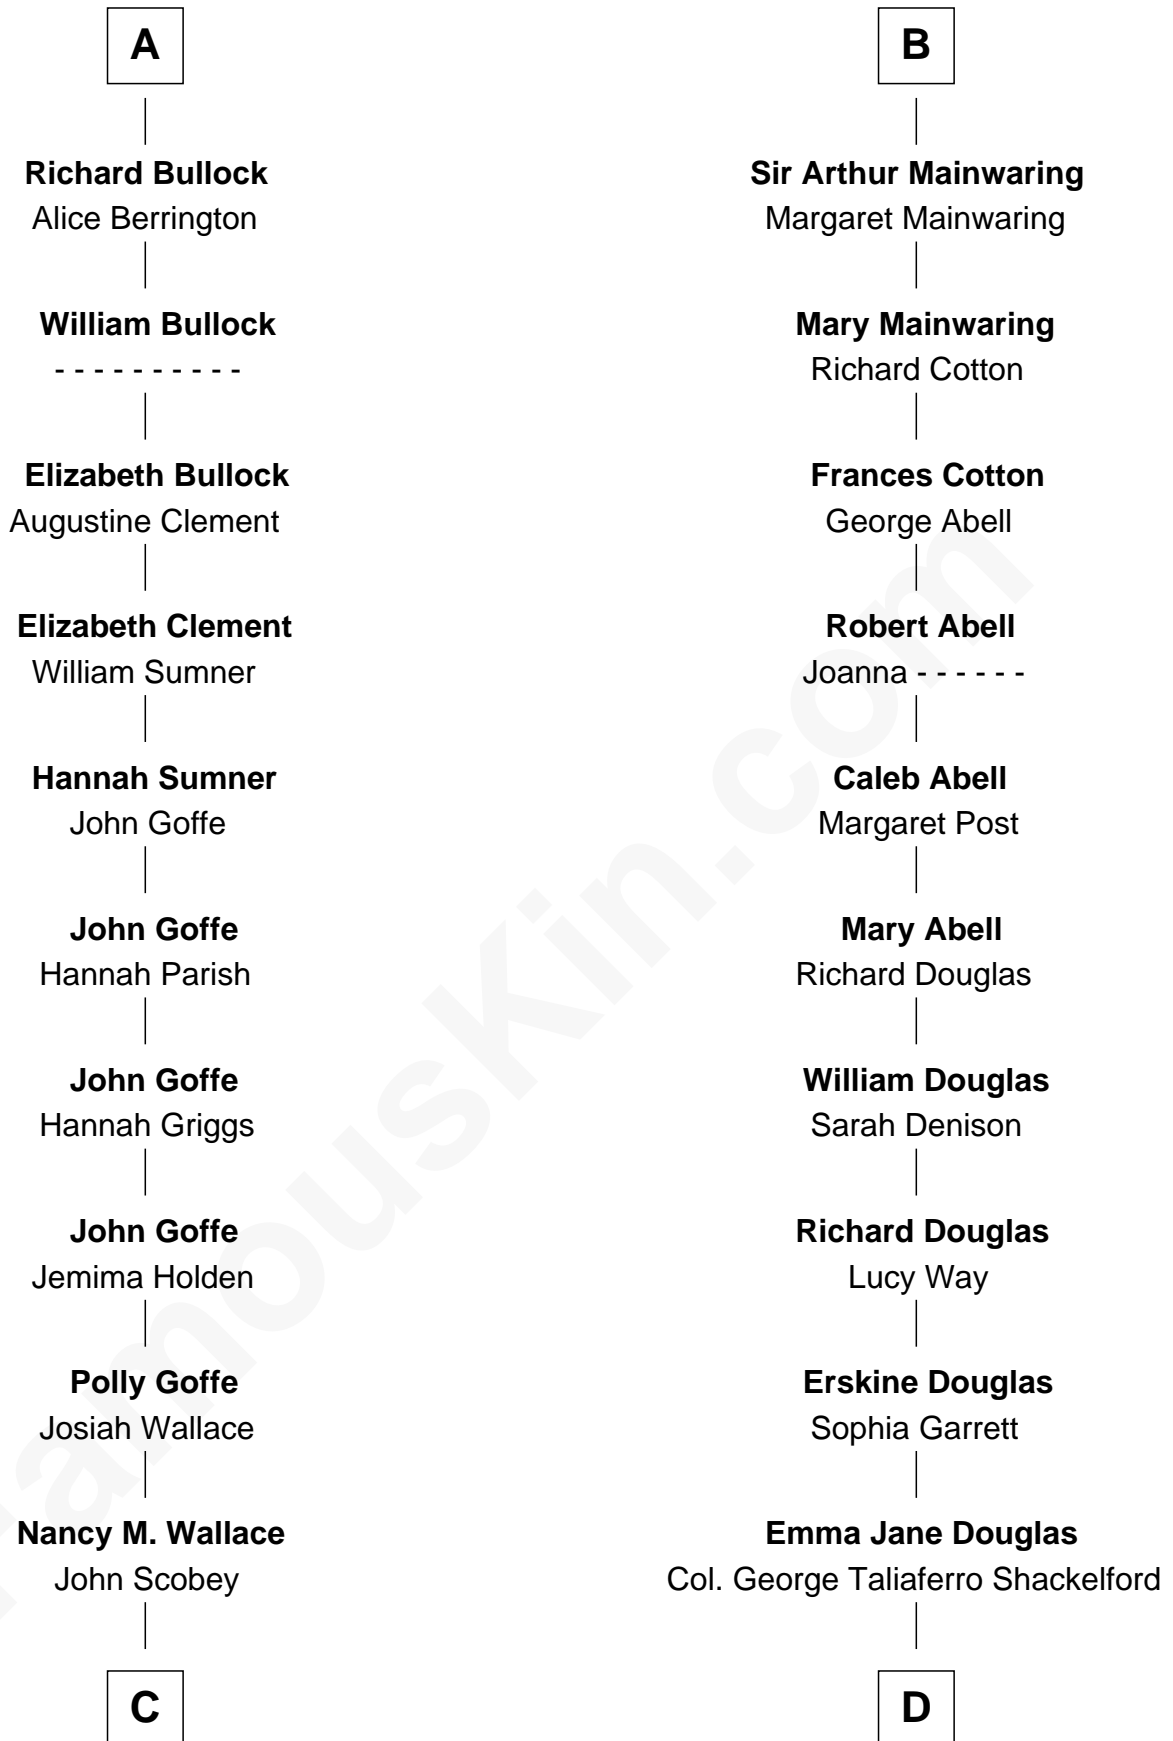

FamousKin.com

Relationship Chart of

Lou (Henry) Hoover

First Lady of President Herbert Hoover

19th cousin 1 time removed of

Illeana Douglas

TV and Movie Actress

C

Philomelia Sophia Scobey

Phineas Weed

Florence Ida Weed

Charles Delano Henry

Lou (Henry) Hoover

First Lady of Herbert Hoover

D

Lena Priscilla Shackelford