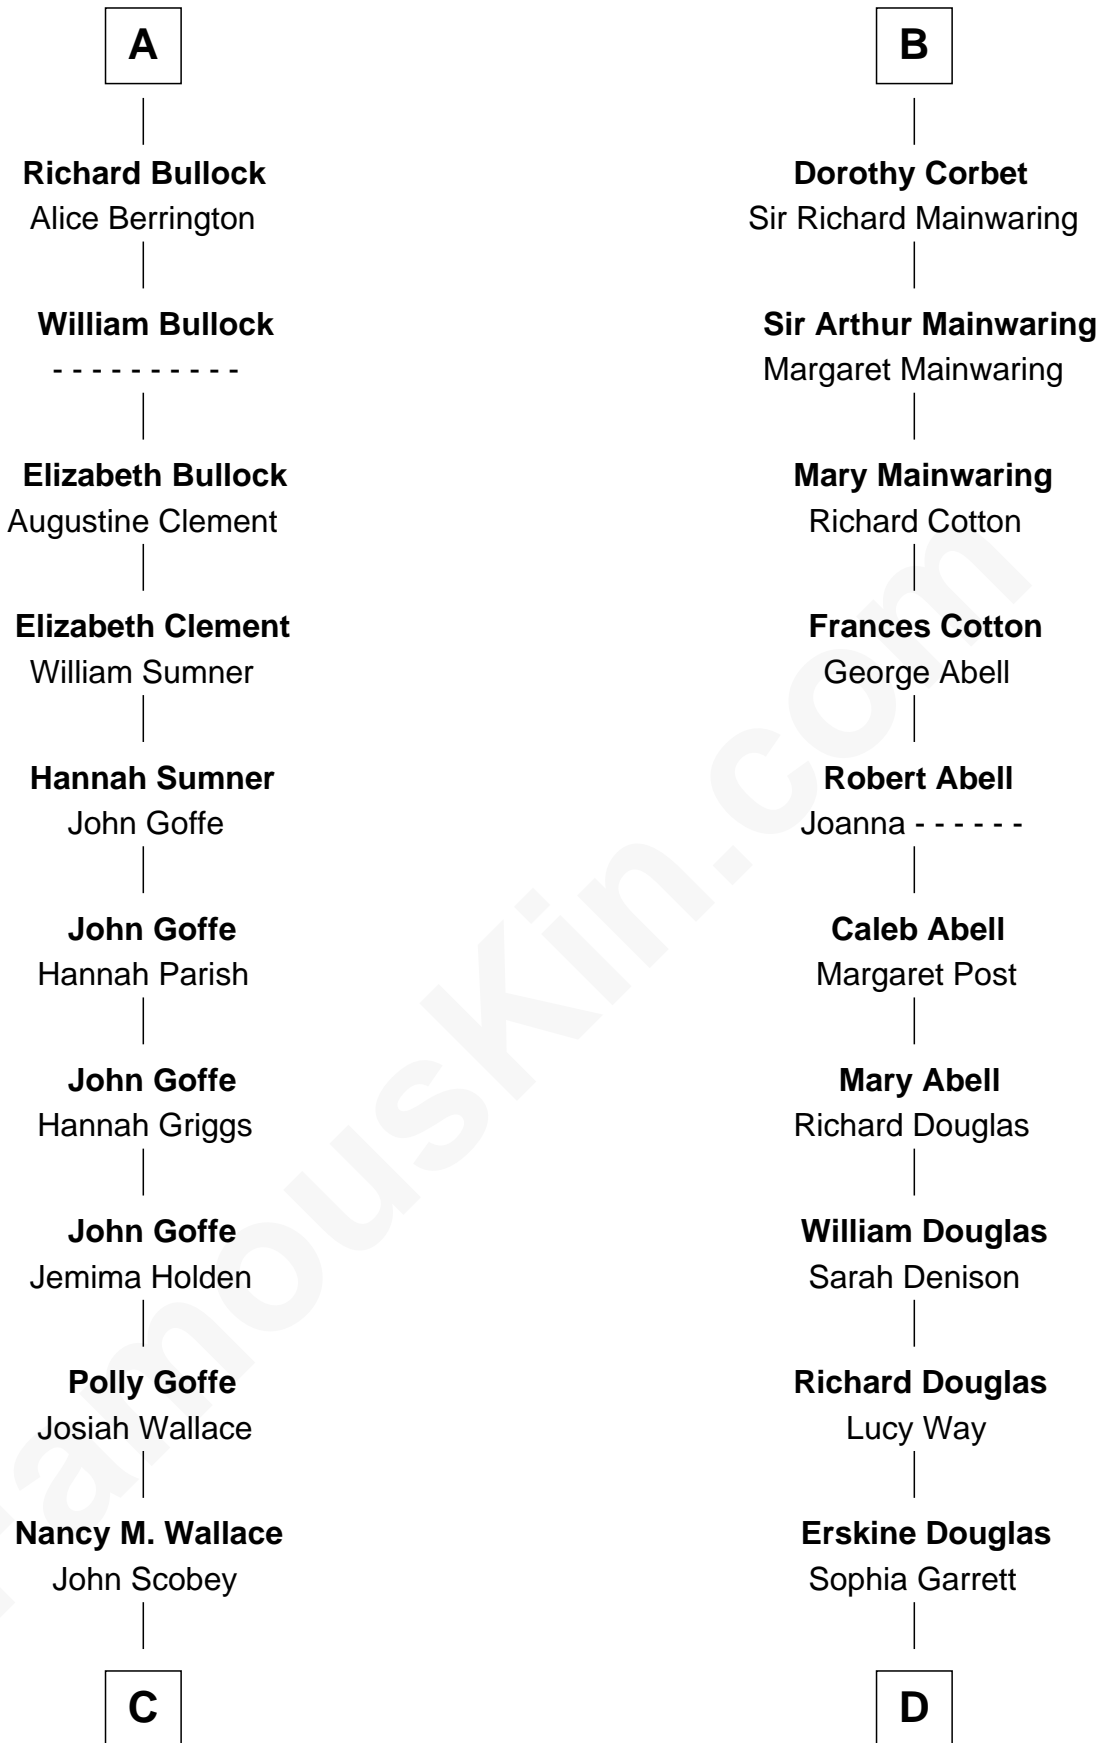

FamousKin.com

Relationship Chart of

Lou (Henry) Hoover

First Lady of President Herbert Hoover

19th cousin of

Melvyn Douglas

Movie Actor

Bartholomew de Badlesmere

Elizabeth Howard

Joan de Vere

Sir William Norreys

Margaret Norreys

Gilbert Bullock

Thomas Bullock

Alice Kingsmill

A

Margery de Badlesmere

Sir William de Ros

Maud de Roos

John de Welles

Anne de Welles

James Butler

James Butler

Joan Beauchamp

Elizabeth Butler

John Talbot

Ann Talbot

Sir Henry Vernon

Elizabeth Vernon

Sir Robert Corbet

B

C