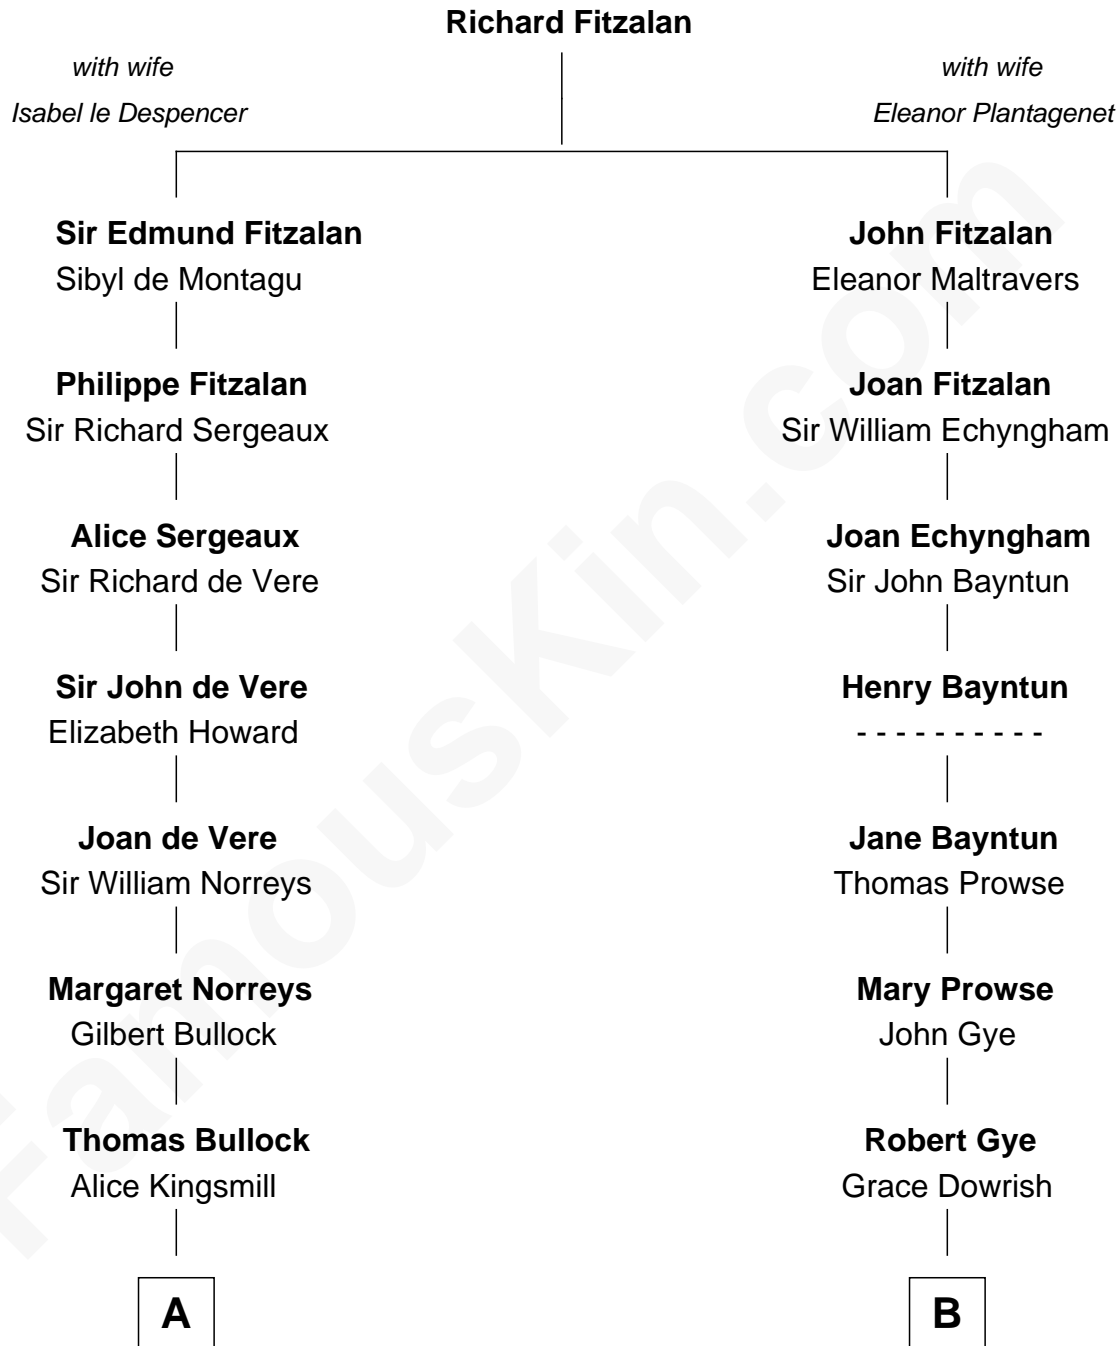

FamousKin.com

Relationship Chart of

Lou (Henry) Hoover

First Lady of President Herbert Hoover

18th cousin 1 time removed of

Sarah Palin

9th Governor of Alaska

C

Philomelia Sophia Scobey

Phineas Weed

Florence Ida Weed

Charles Delano Henry

Lou (Henry) Hoover

First Lady of Herbert Hoover

D

Charles Richard Heath