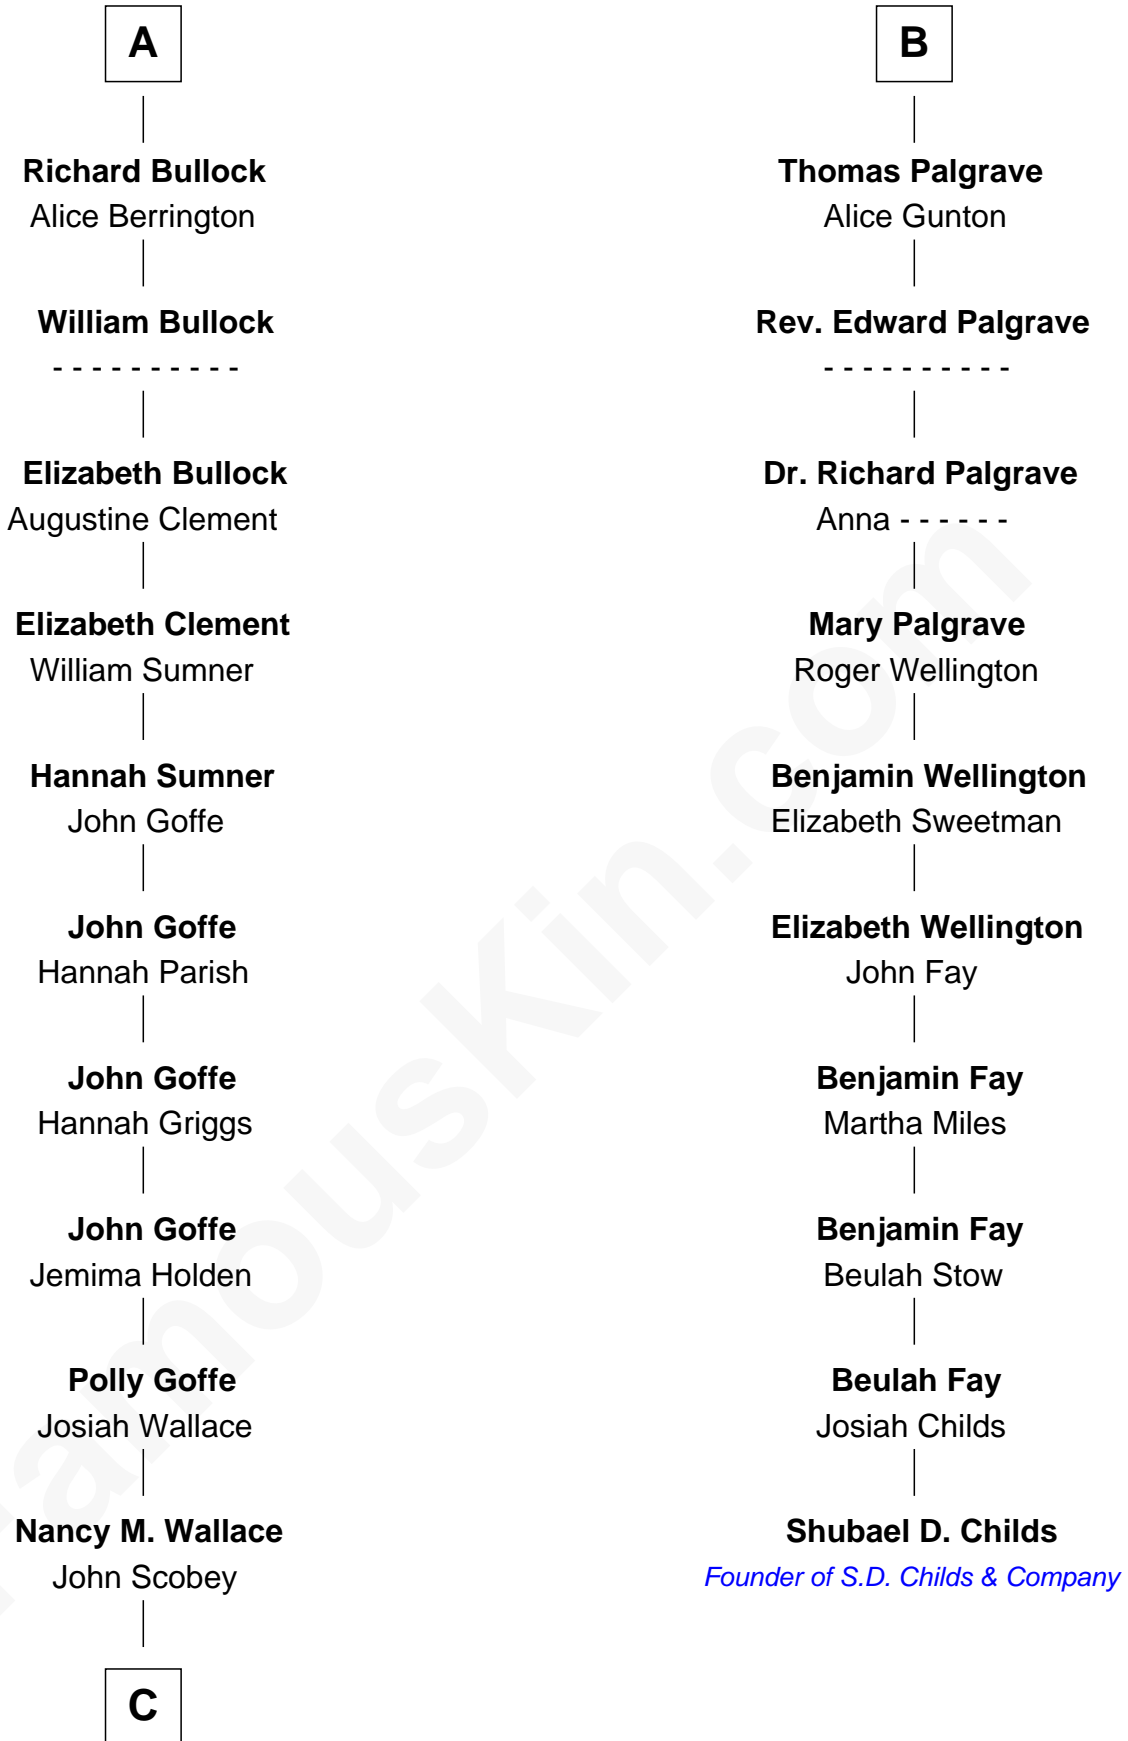

FamousKin.com

Relationship Chart of

Lou (Henry) Hoover

First Lady of President Herbert Hoover

16th cousin 3 times removed of

Shubael D. Childs

Founder of S.D. Childs & Company

C

—
Philomelia Sophia Scobey

Phineas Weed

—
Florence Ida Weed

Charles Delano Henry

—
Lou (Henry) Hoover

First Lady of Herbert Hoover

FamousKin.com