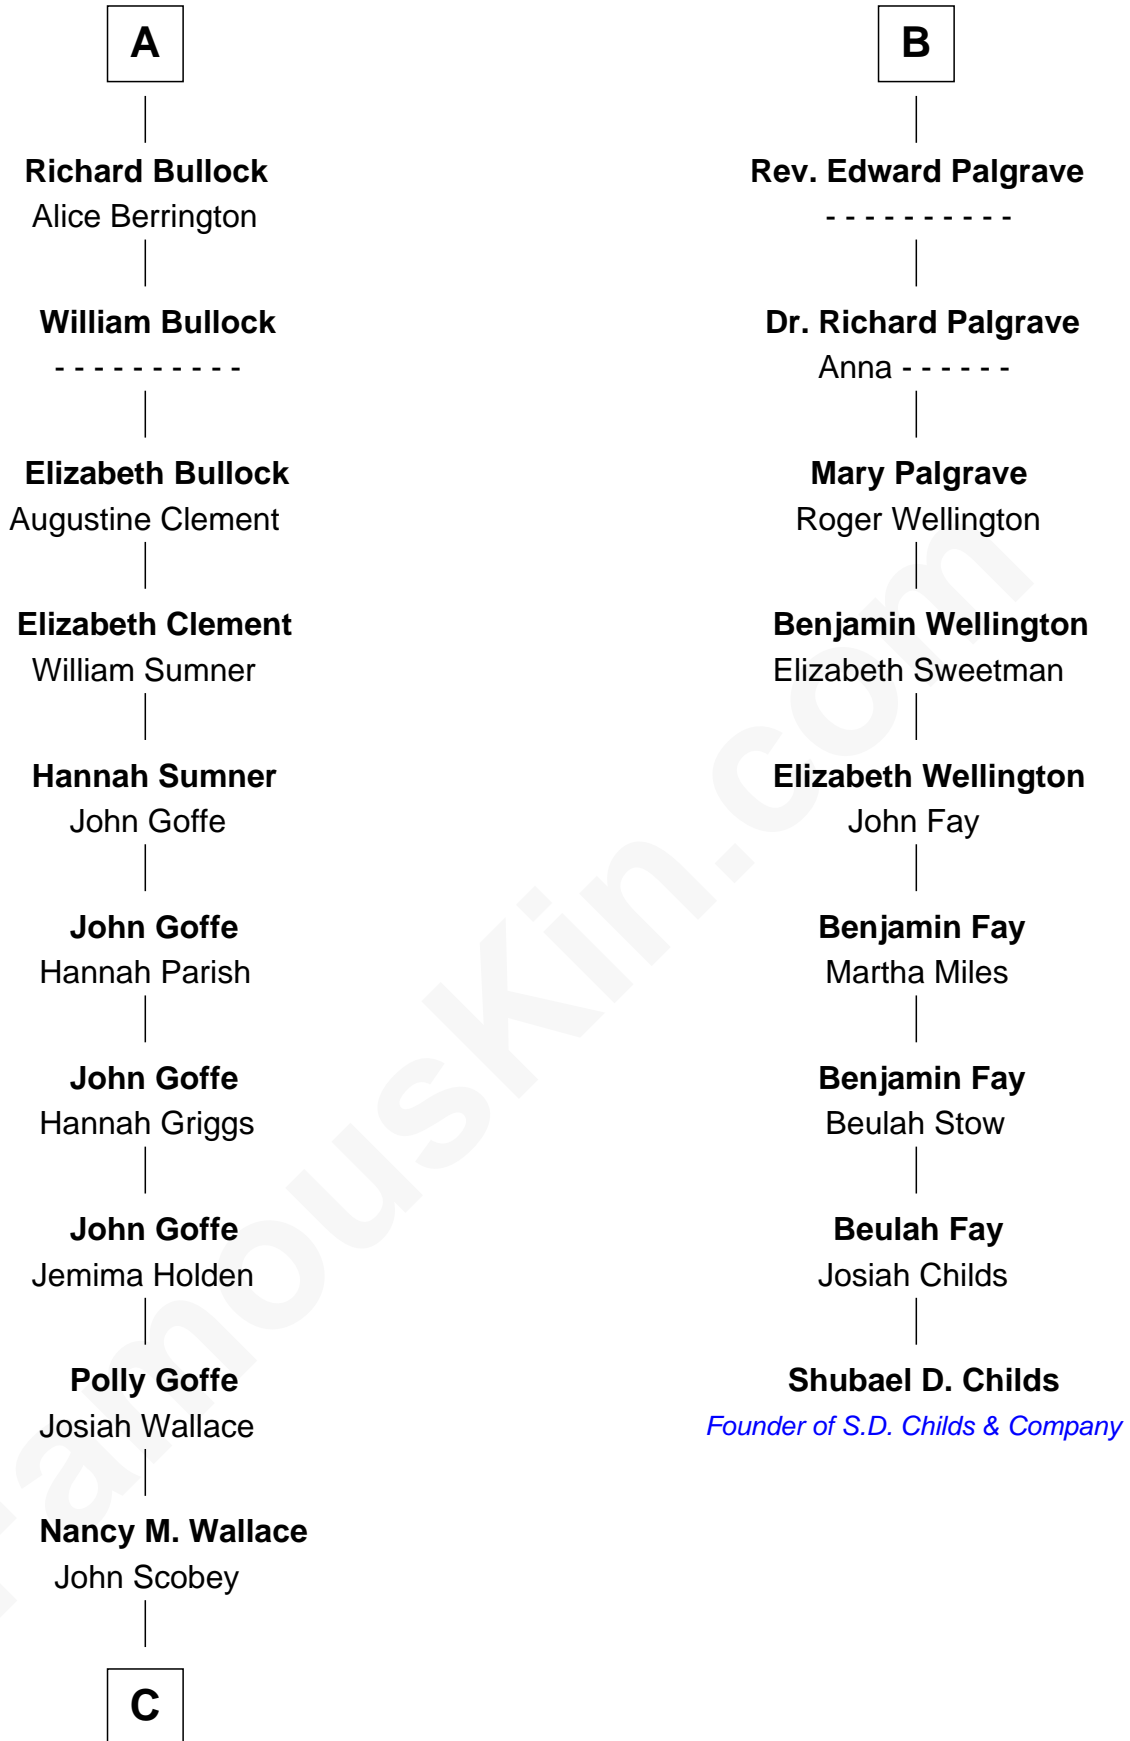

FamousKin.com

Relationship Chart of

Lou (Henry) Hoover

First Lady of President Herbert Hoover

15th cousin 4 times removed of

Shubael D. Childs

Founder of S.D. Childs & Company

C

Philomelia Sophia Scobey

Phineas Weed

Florence Ida Weed

Charles Delano Henry

Lou (Henry) Hoover

First Lady of Herbert Hoover

FamousKin.com