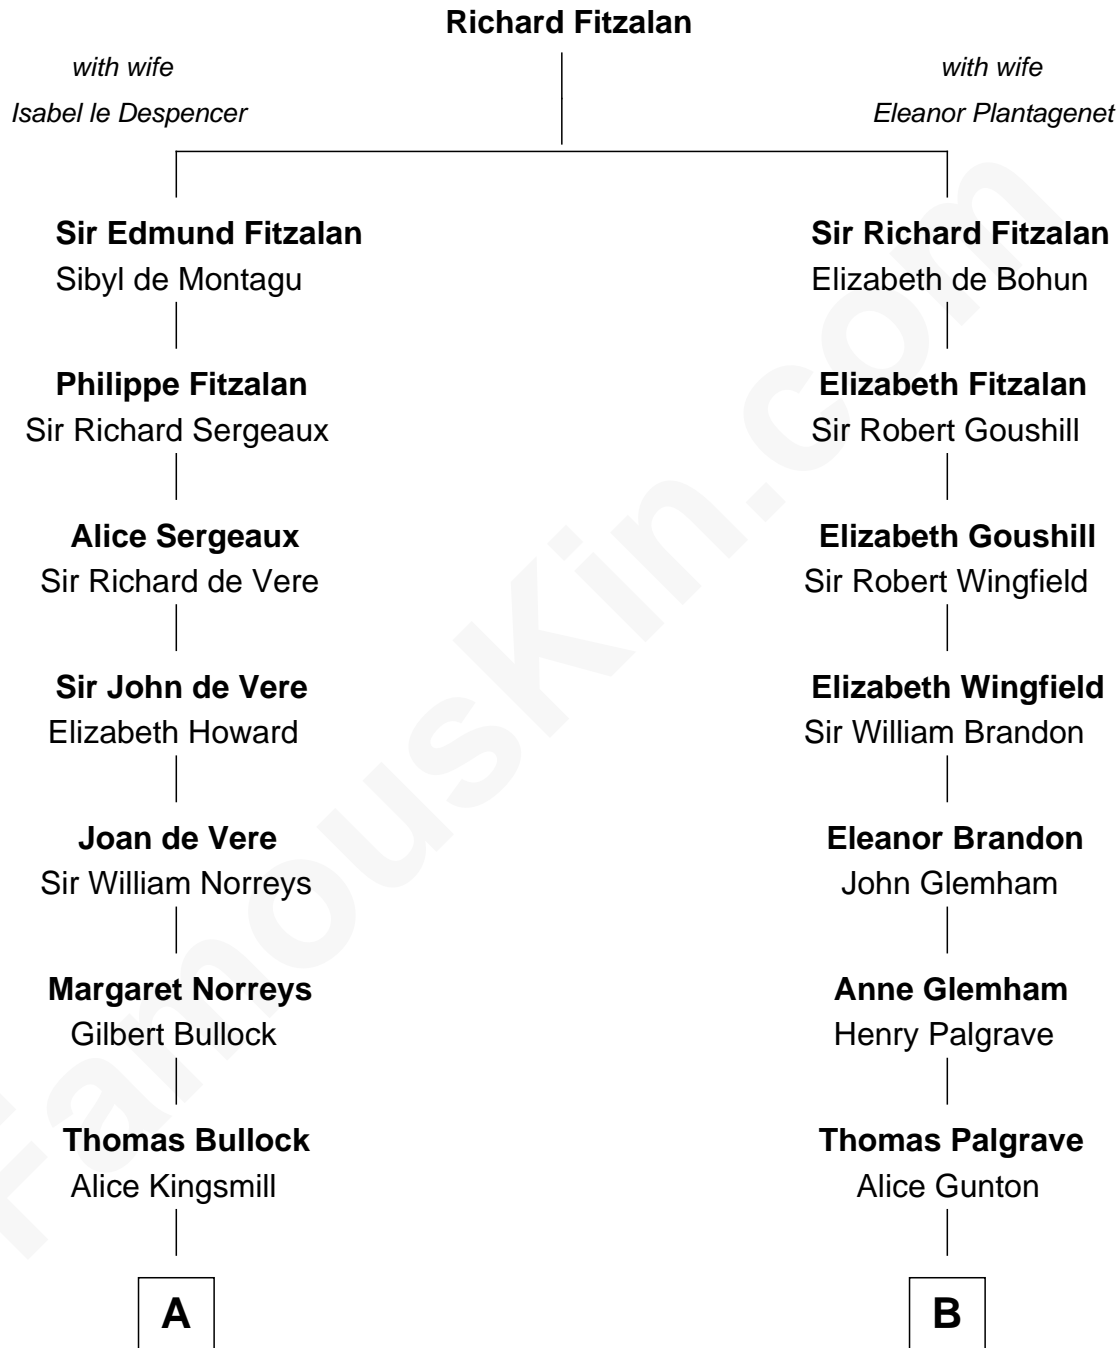

FamousKin.com

Relationship Chart of

Lou (Henry) Hoover

First Lady of President Herbert Hoover

15th cousin 4 times removed of

Shubael D. Childs

Founder of S.D. Childs & Company

C

Philomelia Sophia Scobey

Phineas Weed

Florence Ida Weed

Charles Delano Henry

Lou (Henry) Hoover

First Lady of Herbert Hoover

FamousKin.com