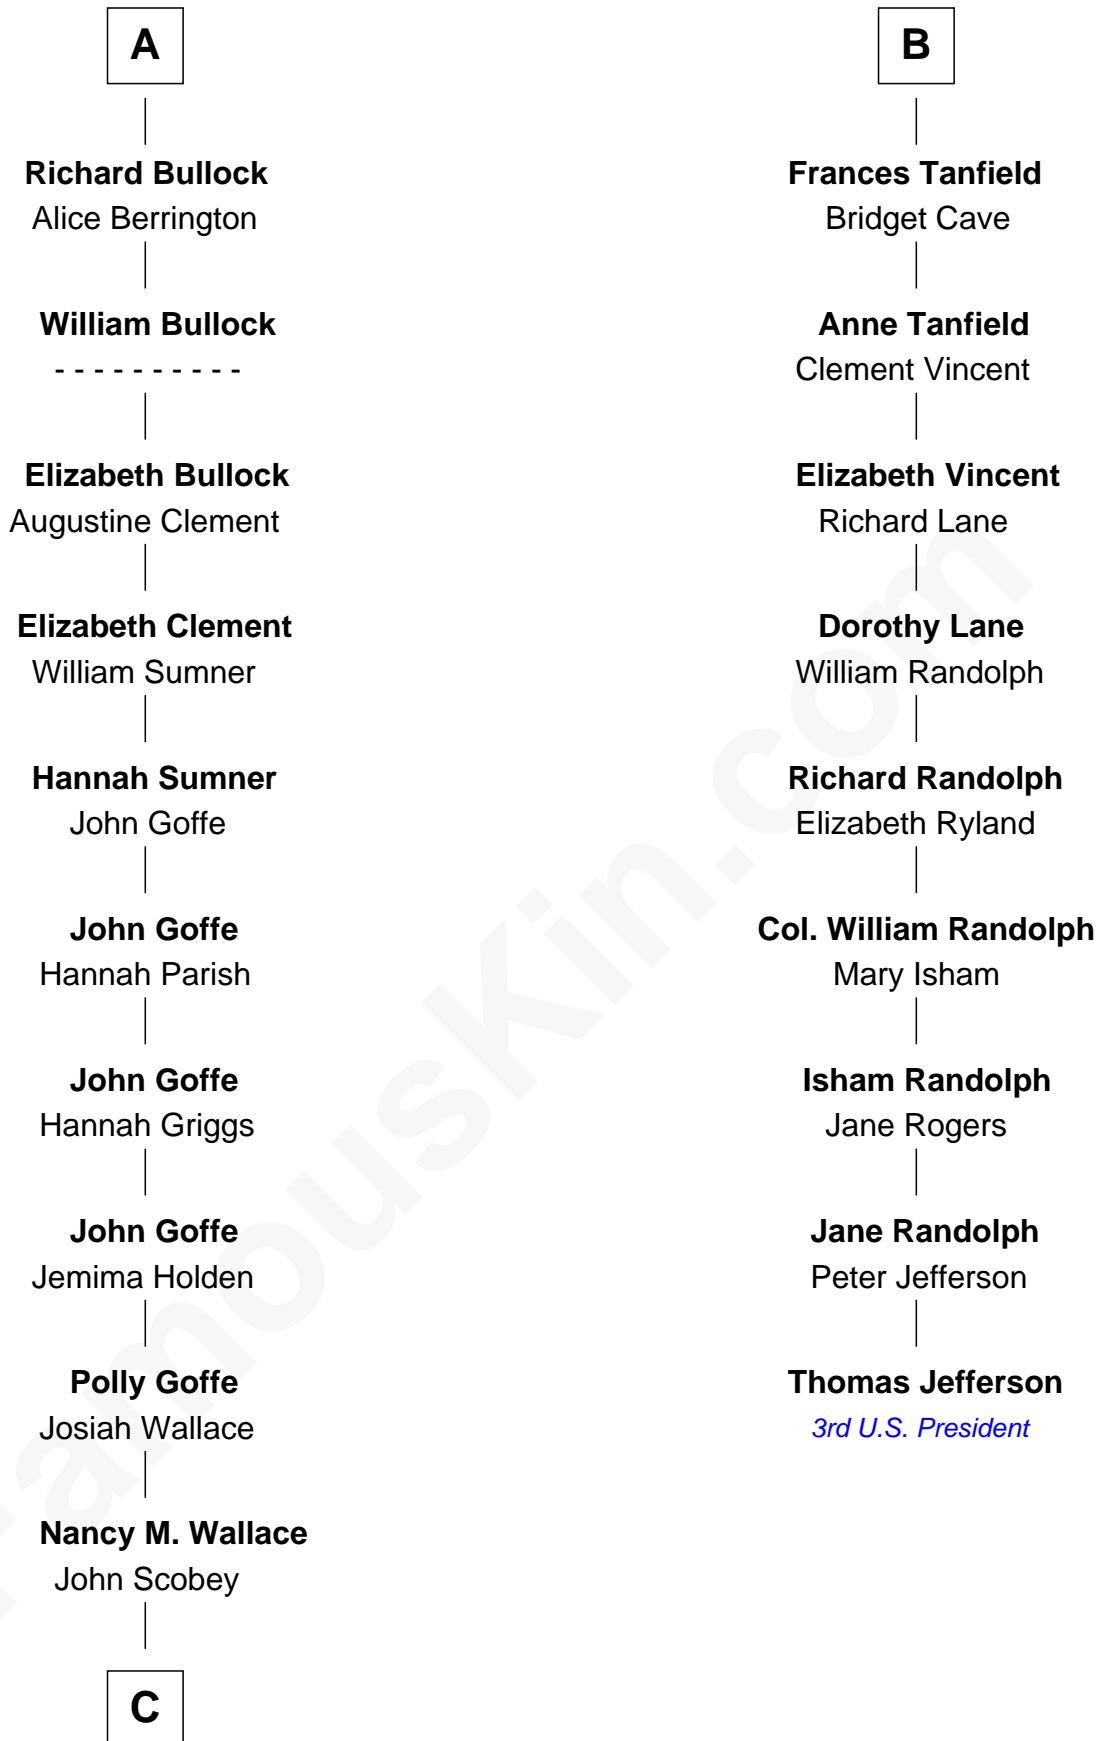

FamousKin.com

Relationship Chart of

Lou (Henry) Hoover

First Lady of President Herbert Hoover

15th cousin 4 times removed of

Thomas Jefferson

3rd U.S. President and Signer of the Declaration of Independence

C

Philomelia Sophia Scobey

Phineas Weed

Florence Ida Weed

Charles Delano Henry

Lou (Henry) Hoover

First Lady of Herbert Hoover

FamousKin.com