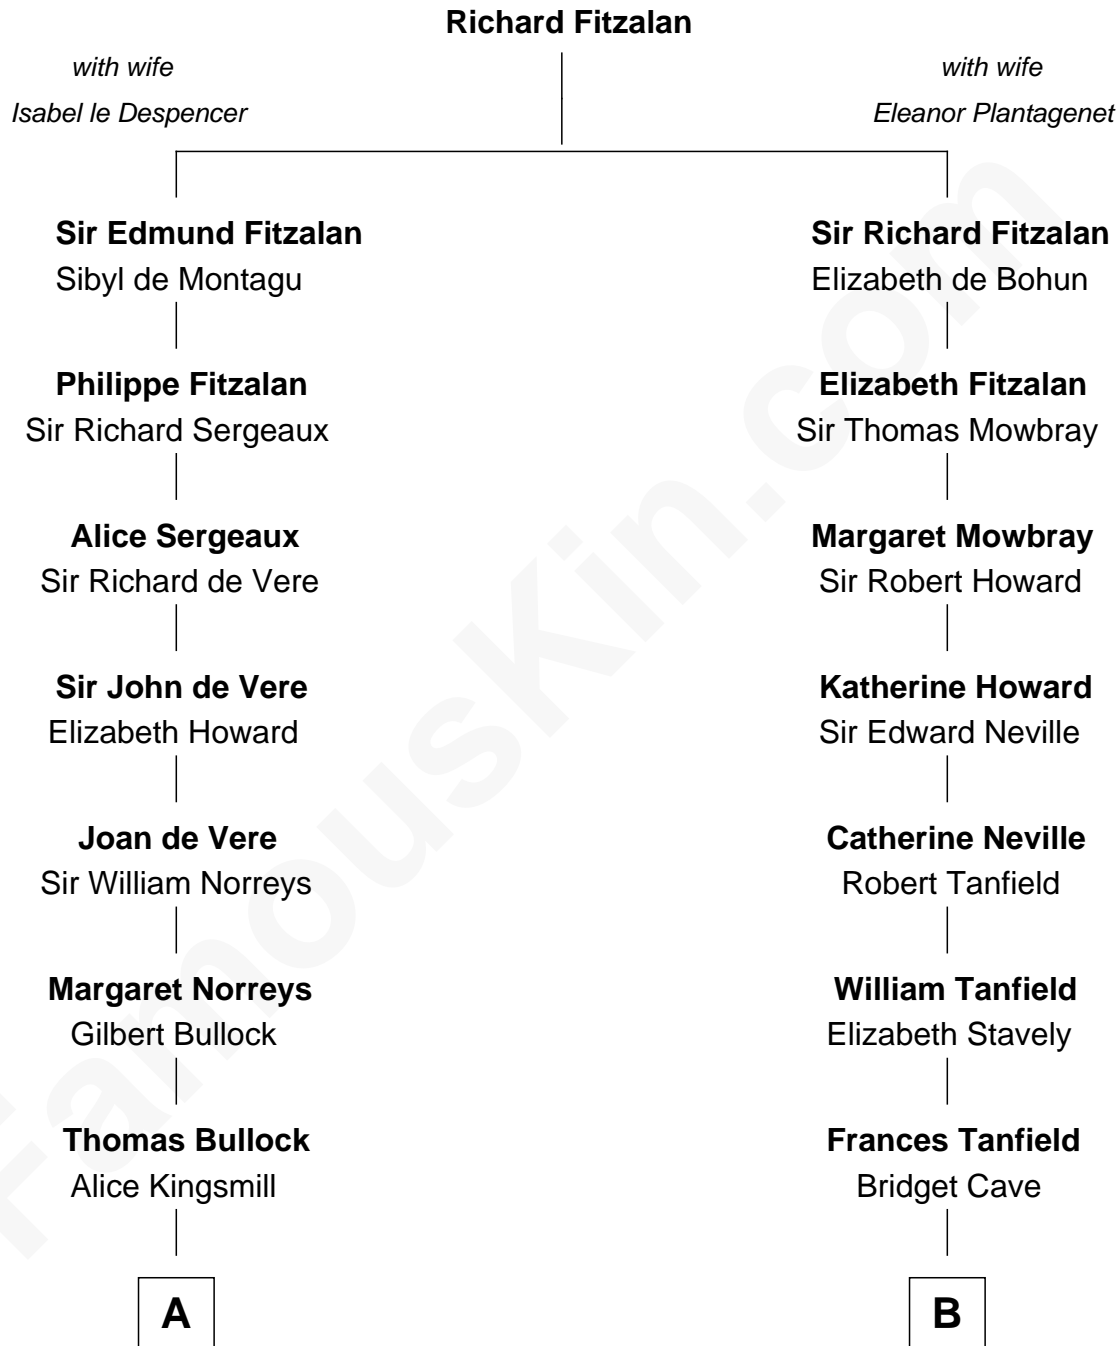

FamousKin.com

Relationship Chart of

Lou (Henry) Hoover

First Lady of President Herbert Hoover

14th cousin 5 times removed of

Thomas Jefferson

3rd U.S. President and Signer of the Declaration of Independence

C

Philomelia Sophia Scobey

Phineas Weed

Florence Ida Weed

Charles Delano Henry

Lou (Henry) Hoover

First Lady of Herbert Hoover

FamousKin.com