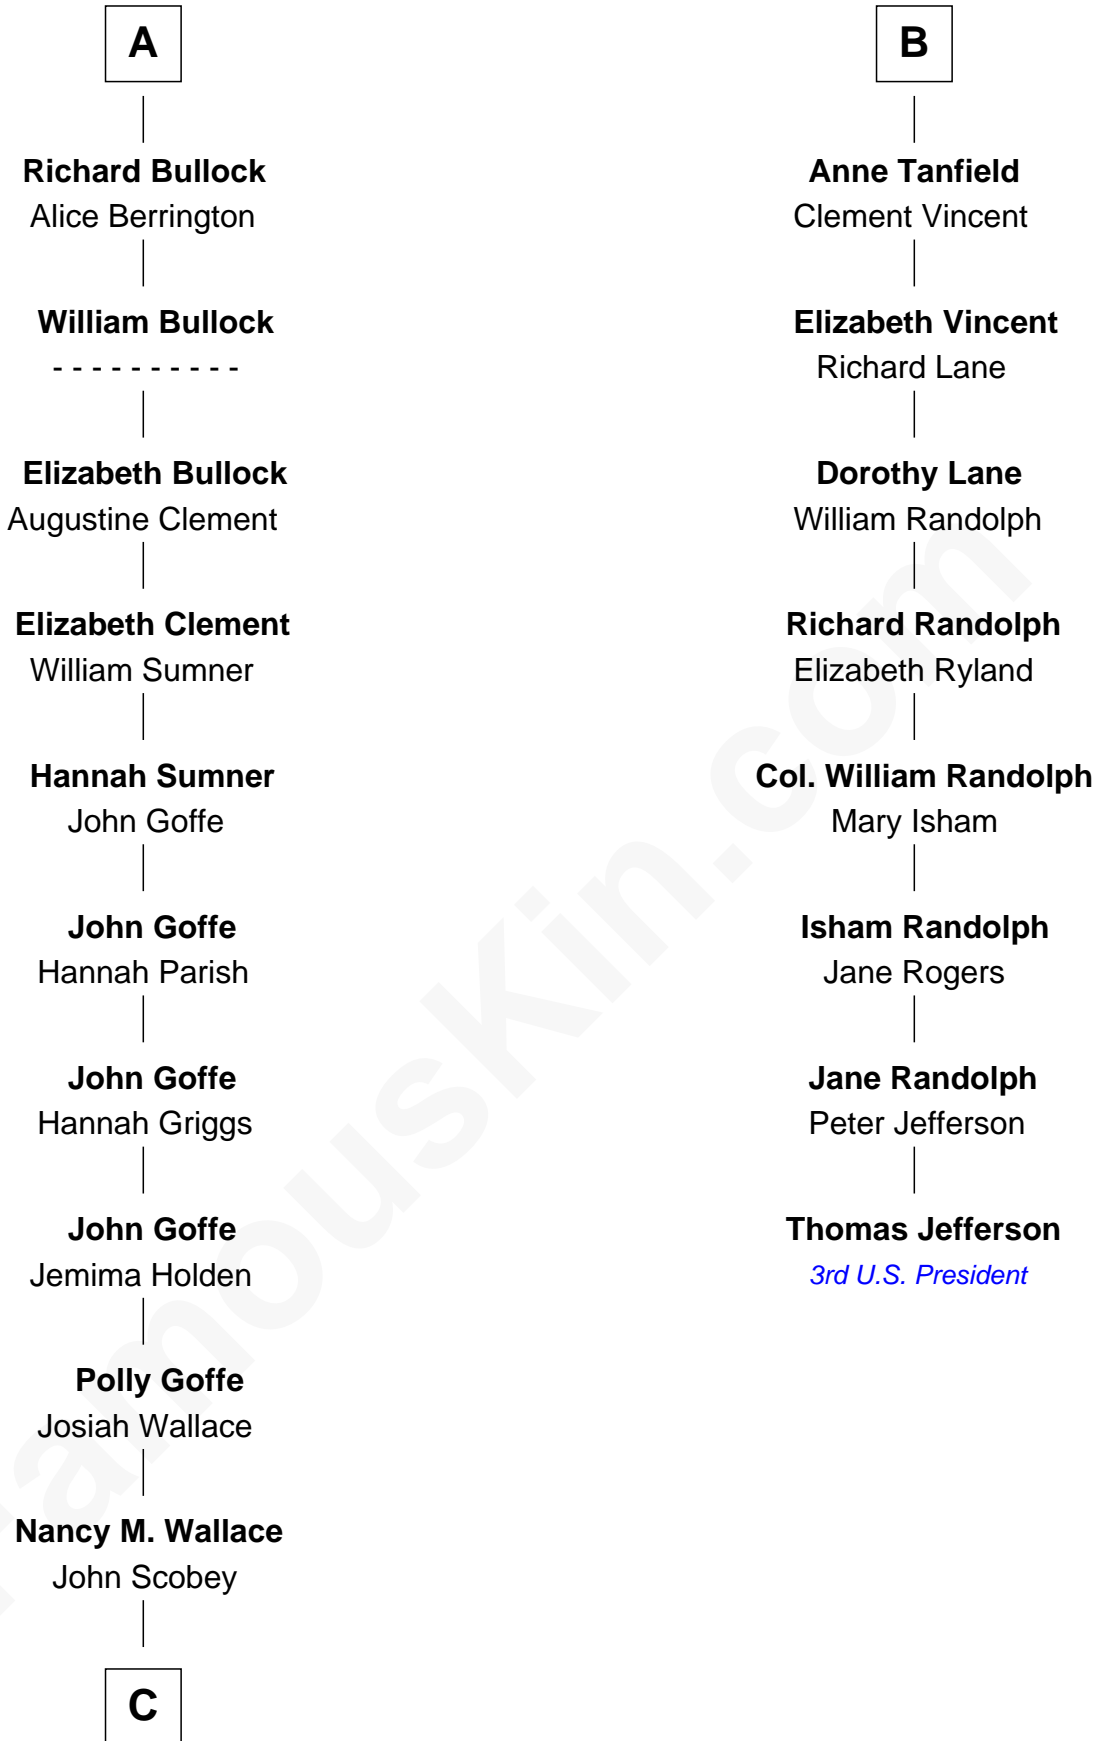

FamousKin.com

Relationship Chart of

Lou (Henry) Hoover

First Lady of President Herbert Hoover

14th cousin 5 times removed of

Thomas Jefferson

3rd U.S. President and Signer of the Declaration of Independence

C

Philomelia Sophia Scobey

Phineas Weed

Florence Ida Weed

Charles Delano Henry

Lou (Henry) Hoover

First Lady of Herbert Hoover

FamousKin.com