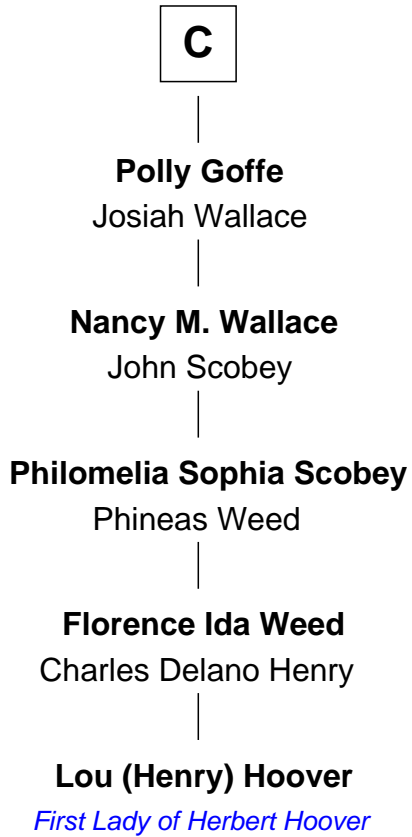

FamousKin.com

Relationship Chart of

Lou (Henry) Hoover

First Lady of President Herbert Hoover

16th cousin 5 times removed of

Thomas Jefferson

3rd U.S. President and Signer of the Declaration of Independence

Sir Hugh le Despencer
Isabella de Beauchamp

Hugh le Despencer
Eleanor de Clare

Isabel le Despencer
Richard Fitzalan

Sir Edmund Fitzalan
Sibyl de Montagu

Philippe Fitzalan
Sir Richard Sergeaux

Alice Sergeaux
Sir Richard de Vere

Sir John de Vere
Elizabeth Howard

Joan de Vere
Sir William Norreys

A

Sir Philip le Despencer
Margaret de Goushill

Sir Philip le Despencer
Joan de Cobham

Sir Philip le Despencer
Elizabeth - - - - -

Sir Philip le Despencer
Elizabeth de Tibetot

Margery Despencer
Sir Roger Wentworth

Margaret Wentworth
Sir William Hopton

Margaret Hopton
Sir Philip Booth

B

FamousKin.com