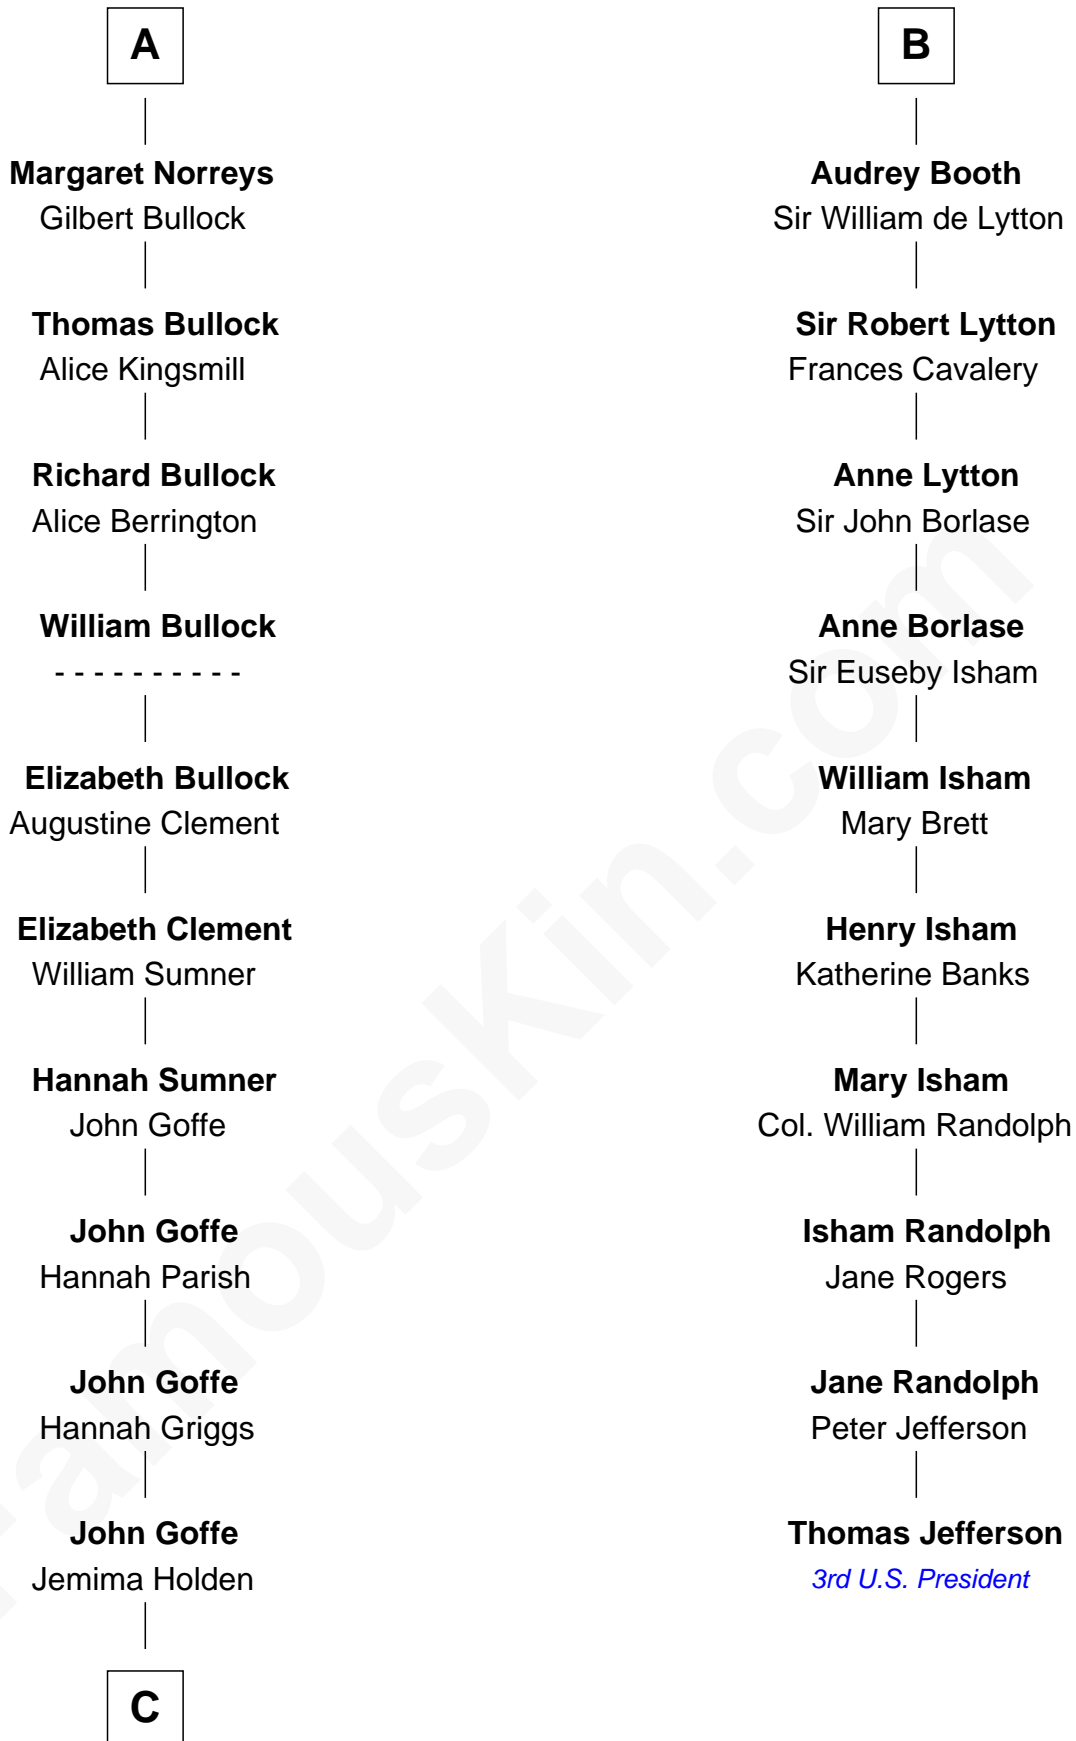

FamousKin.com

Relationship Chart of

Lou (Henry) Hoover

First Lady of President Herbert Hoover

16th cousin 5 times removed of

Thomas Jefferson

3rd U.S. President and Signer of the Declaration of Independence

Sir Hugh le Despencer
Isabella de Beauchamp

Hugh le Despencer
Eleanor de Clare

Isabel le Despencer
Richard Fitzalan

Sir Edmund Fitzalan
Sibyl de Montagu

Philippe Fitzalan
Sir Richard Sergeaux

Alice Sergeaux
Sir Richard de Vere

Sir John de Vere
Elizabeth Howard

Joan de Vere
Sir William Norreys

A

Sir Philip le Despencer
Margaret de Goushill

Sir Philip le Despencer
Joan de Cobham

Sir Philip le Despencer
Elizabeth - - - - -

Sir Philip le Despencer
Elizabeth de Tibetot

Margery Despencer
Sir Roger Wentworth

Margaret Wentworth
Sir William Hopton

Margaret Hopton
Sir Philip Booth

B

FamousKin.com