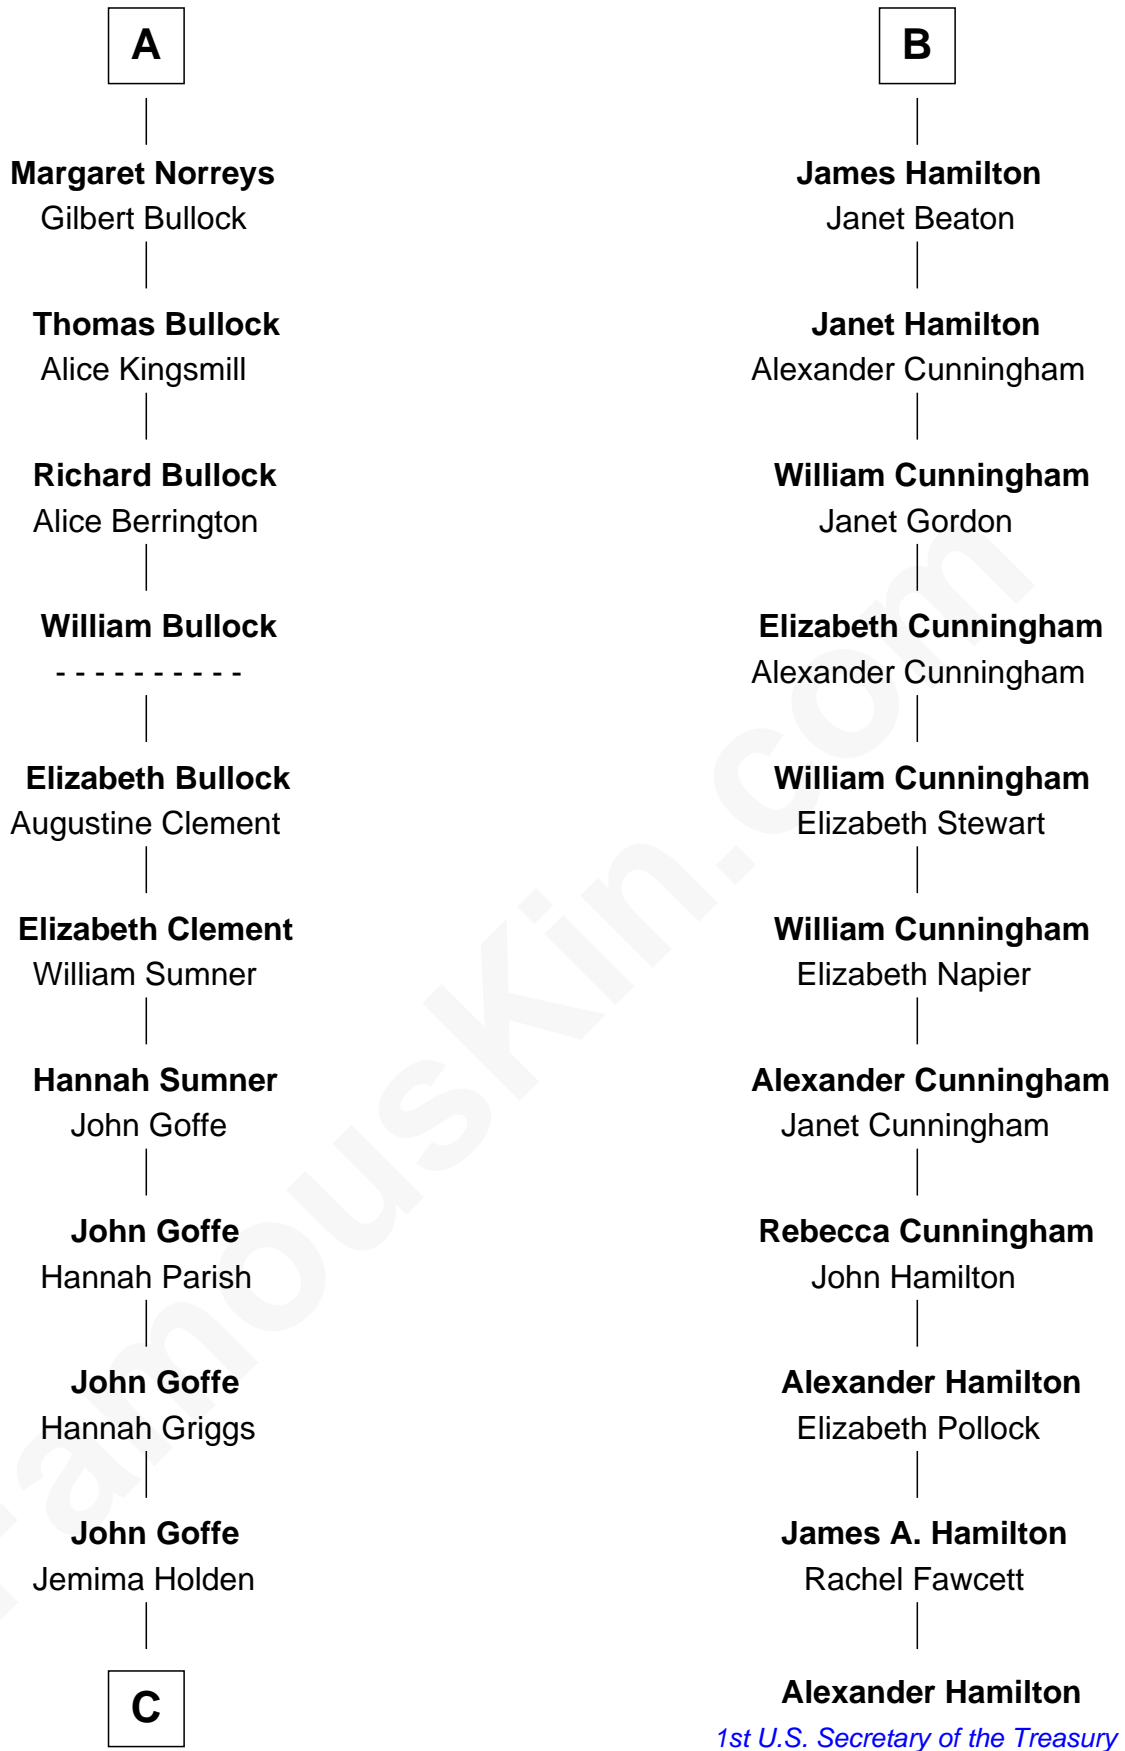

FamousKin.com

Relationship Chart of

Lou (Henry) Hoover

First Lady of President Herbert Hoover

17th cousin 4 times removed of

Alexander Hamilton

1st U.S. Secretary of the Treasury

C

—
Polly Goffe

Josiah Wallace

—
Nancy M. Wallace

John Scobey

—
Philomelia Sophia Scobey

Phineas Weed

—
Florence Ida Weed

Charles Delano Henry

—
Lou (Henry) Hoover

First Lady of Herbert Hoover