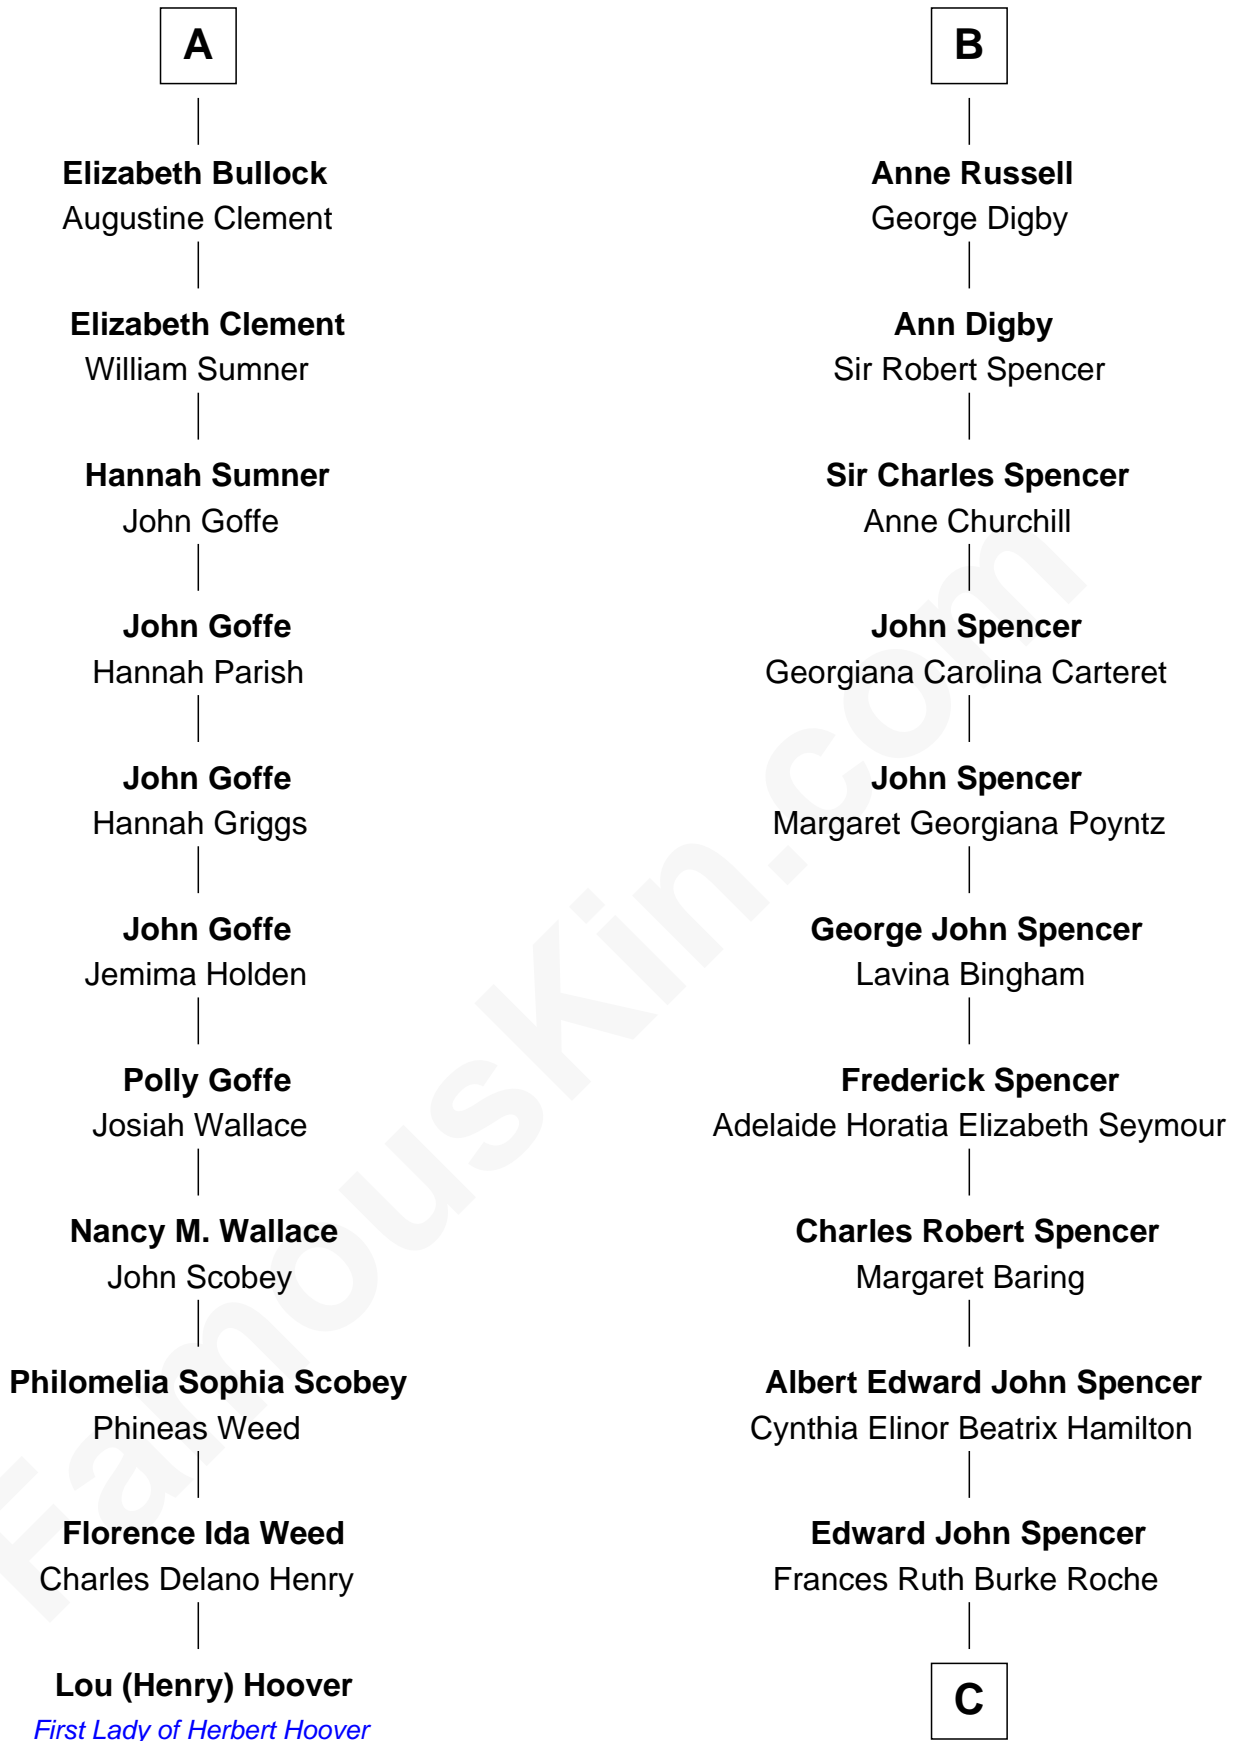

## Relationship Chart of

### Lou (Henry) Hoover

First Lady of President Herbert Hoover

17th cousin 1 time removed of

**Prince William**  
Prince of Wales

C

**Princess Diana Frances Spencer**  
Charles III, King of the United Kingdom