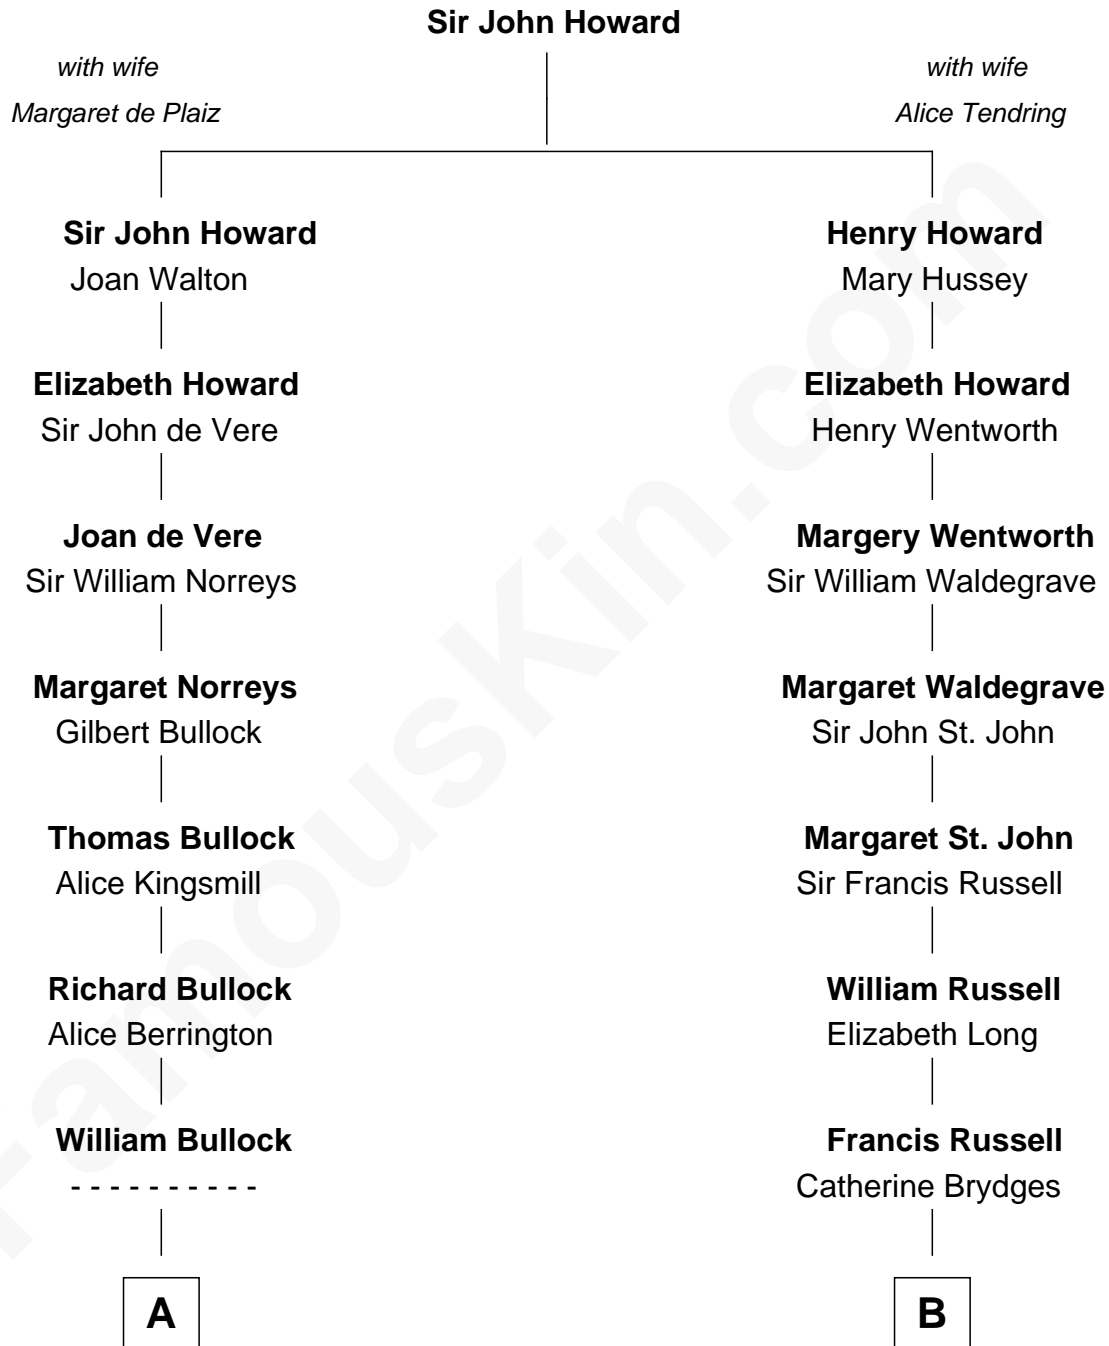

# FamousKin.com

## Relationship Chart of

### Lou (Henry) Hoover

First Lady of President Herbert Hoover

17th cousin 1 time removed of

**Prince William**  
Prince of Wales

C

**Princess Diana Frances Spencer**  
Charles III, King of the United Kingdom