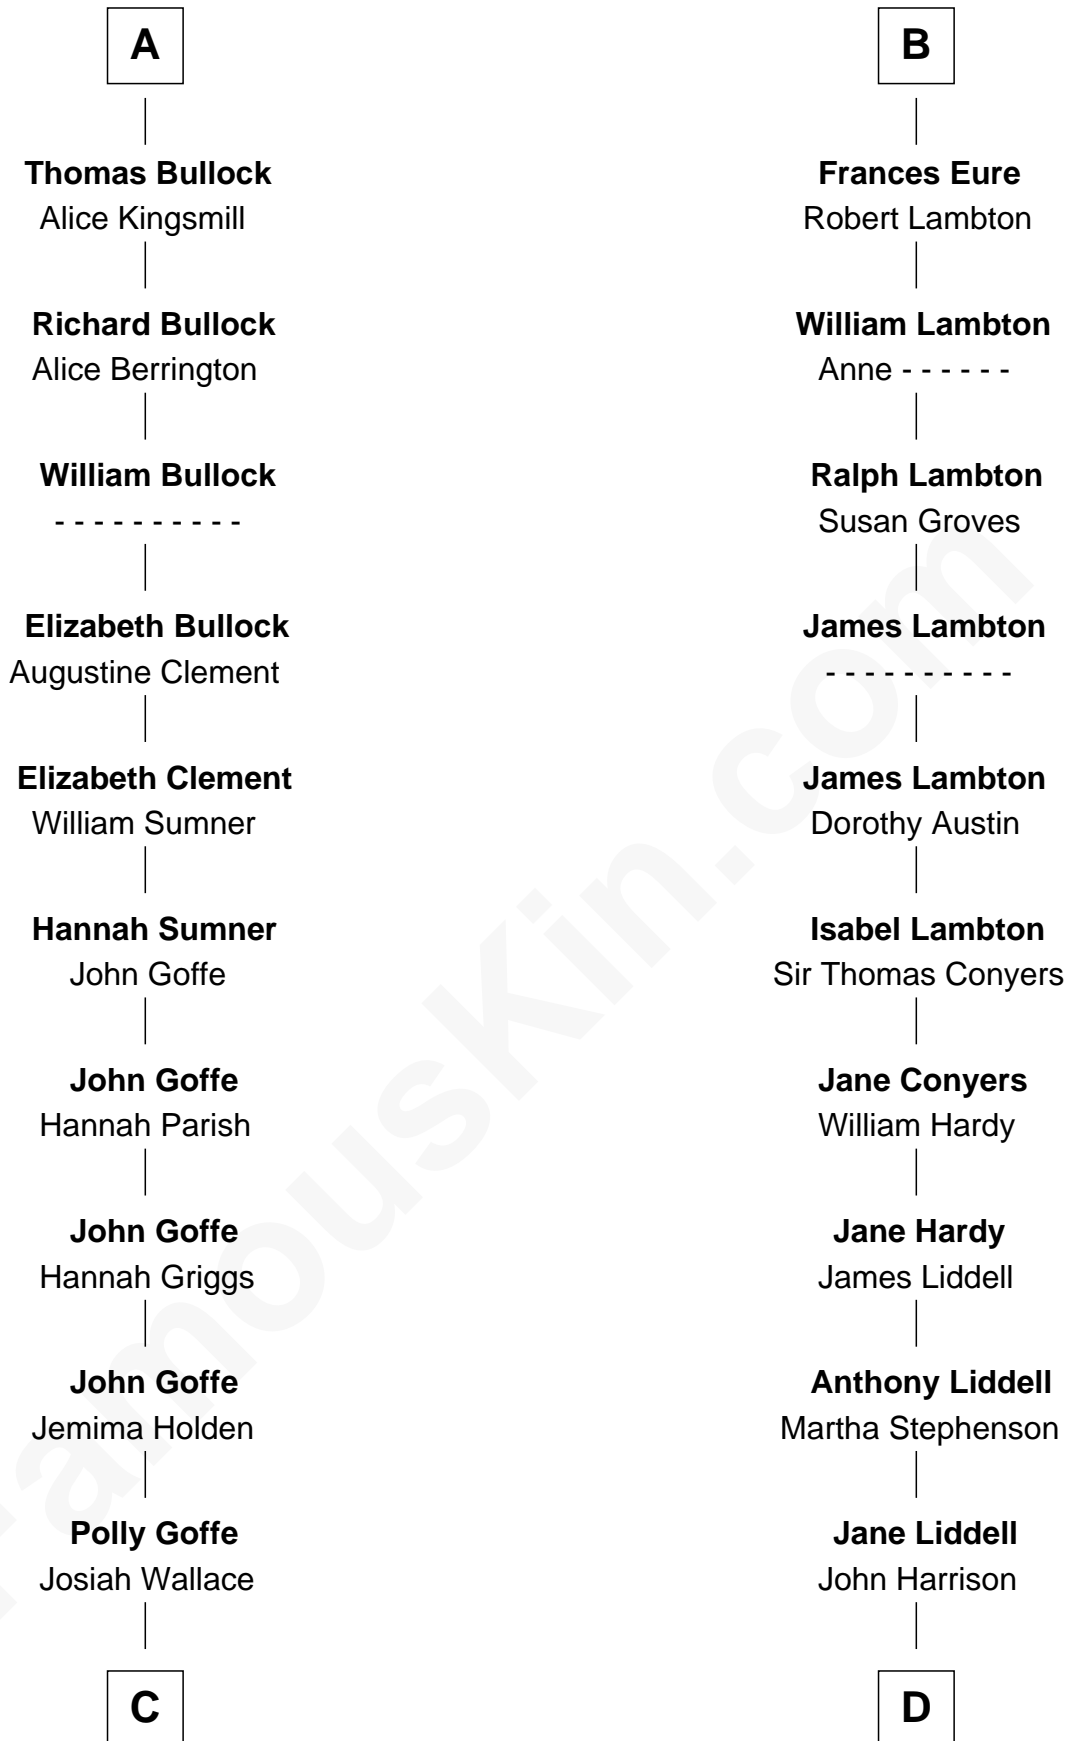

FamousKin.com

Relationship Chart of

Lou (Henry) Hoover

First Lady of President Herbert Hoover

20th cousin 1 time removed of

Catherine Middleton

Princess of Wales

Edmund Fitzalan

Alice de Warenne

C

Nancy M. Wallace

John Scobey

Philomelia Sophia Scobey

Phineas Weed

Florence Ida Weed

Charles Delano Henry

Lou (Henry) Hoover

First Lady of Herbert Hoover

D

John Harrison

Jane Hill

Thomas Harrison

Elizabeth Mary Temple

Dorothy Harrison