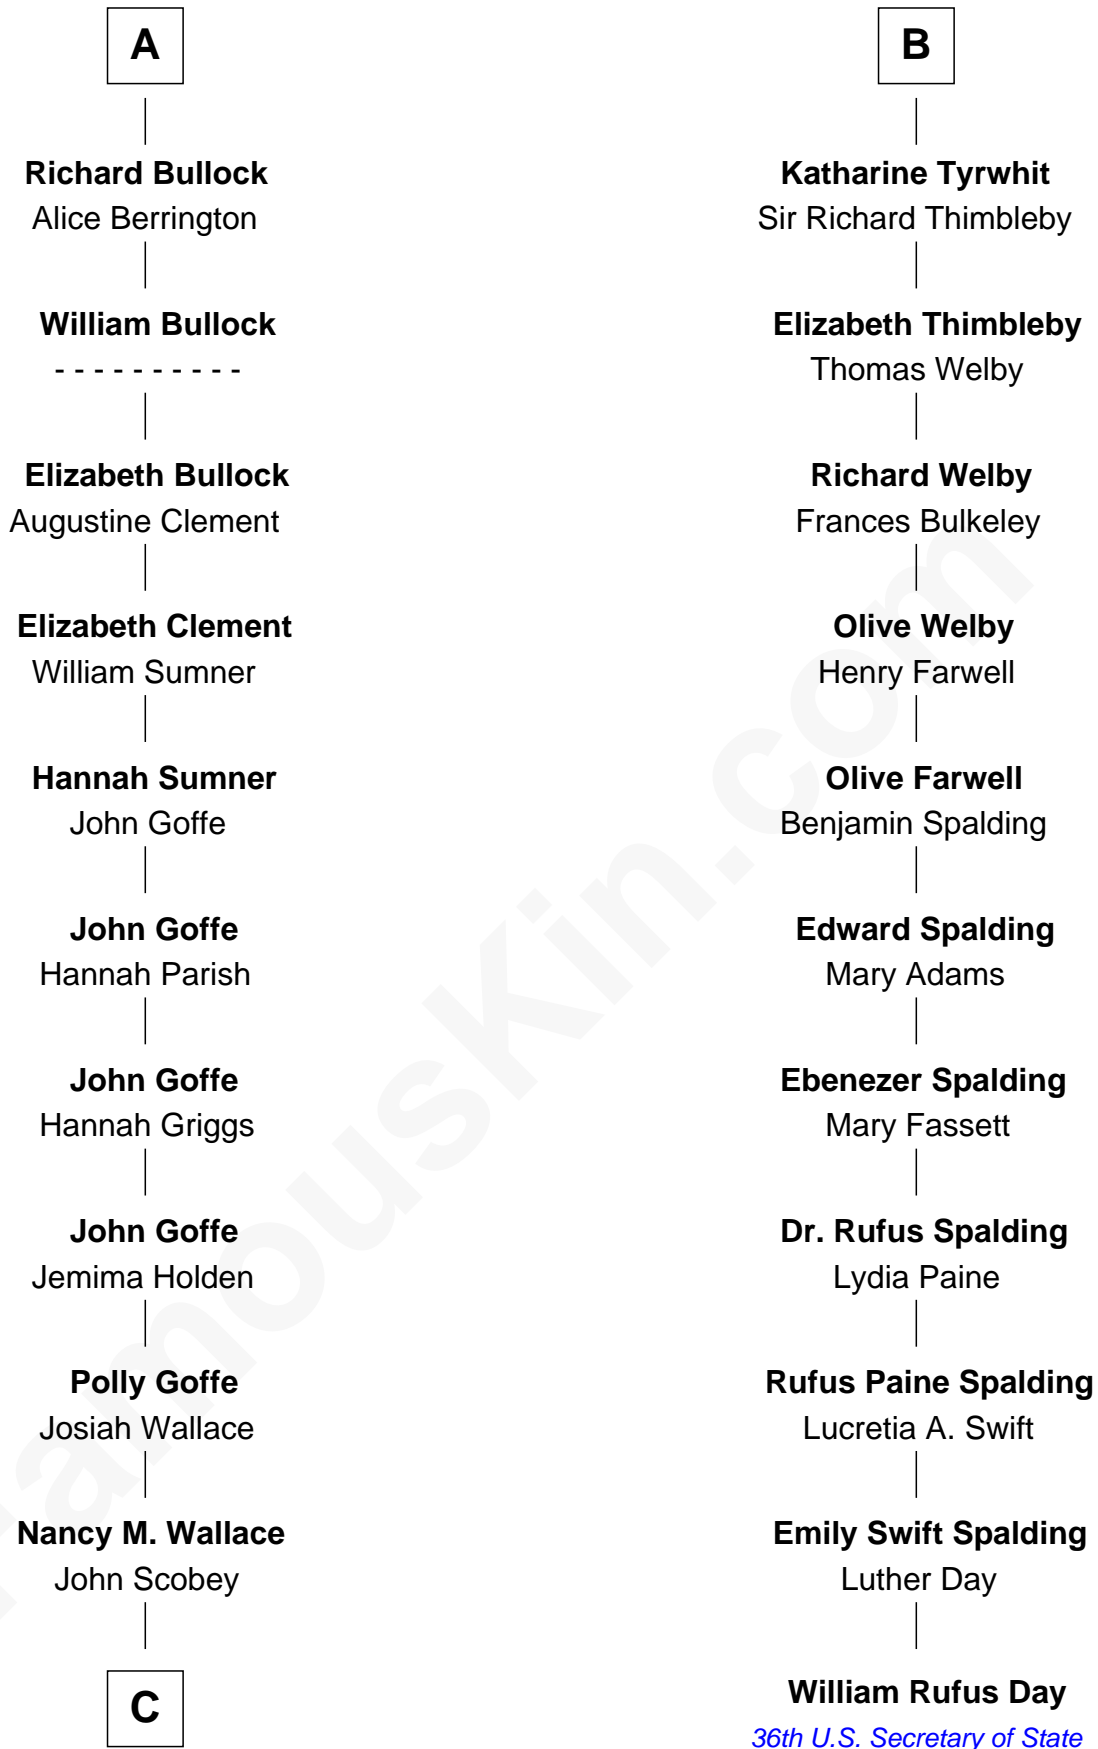

FamousKin.com

Relationship Chart of

Lou (Henry) Hoover

First Lady of President Herbert Hoover

17th cousin 2 times removed of

William Rufus Day

36th U.S. Secretary of State

Bartholomew de Badlesmere

Margaret de Clare

C

Philomelia Sophia Scobey

Phineas Weed

Florence Ida Weed

Charles Delano Henry

Lou (Henry) Hoover

First Lady of Herbert Hoover