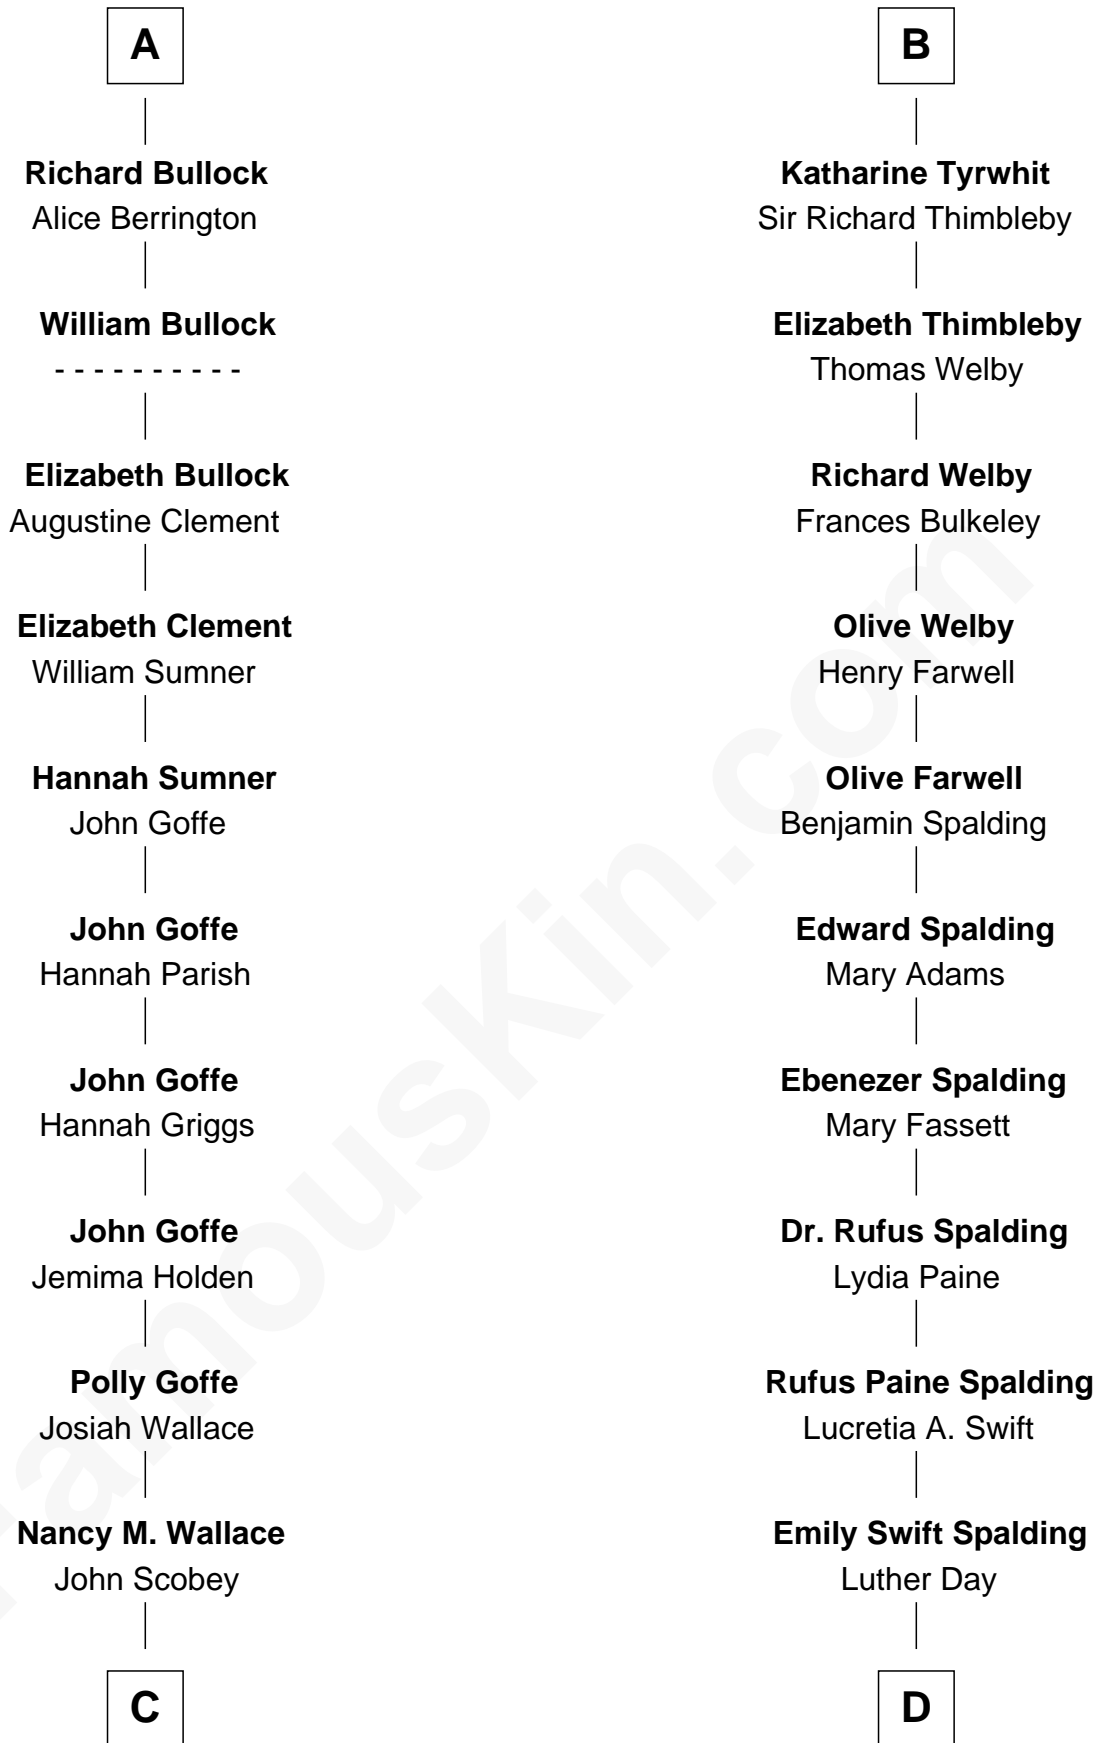

FamousKin.com

Relationship Chart of

Lou (Henry) Hoover

First Lady of President Herbert Hoover

19th cousin 2 times removed of

Anna Gunn

TV and Movie Actress

Bartholomew de Badlesmere

Margaret de Clare

C

Philomelia Sophia Scobey

Phineas Weed

Florence Ida Weed

Charles Delano Henry

Lou (Henry) Hoover

First Lady of Herbert Hoover

D

William Rufus Day

Mary Elizabeth Schaefer

Luther N. Day

Ida McKinley Barber

Ida McKinley Day

Clemens Earl Gunn

Clemens Earl Gunn