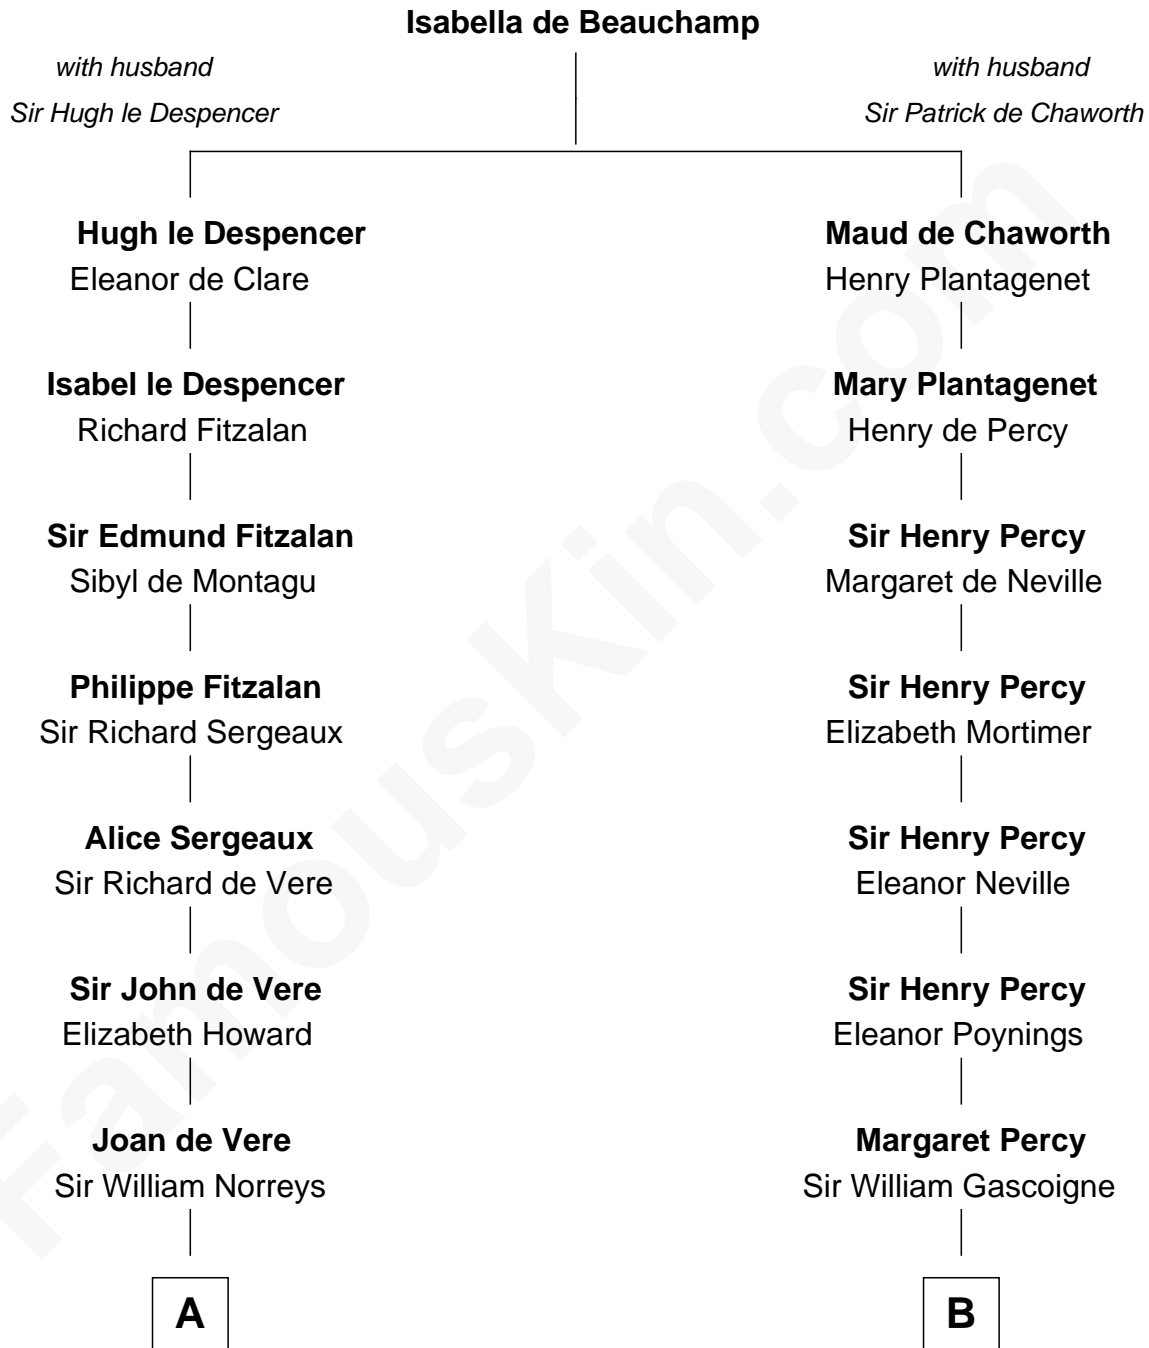

FamousKin.com

Relationship Chart of

Lou (Henry) Hoover

First Lady of President Herbert Hoover

16th cousin 5 times removed of

Harriet Martineau

Author of The Hour and the Man

C

Polly Goffe
Josiah Wallace

Nancy M. Wallace
John Scobey

Philomelia Sophia Scobey
Phineas Weed

Florence Ida Weed
Charles Delano Henry

Lou (Henry) Hoover
First Lady of Herbert Hoover

FamousKin.com