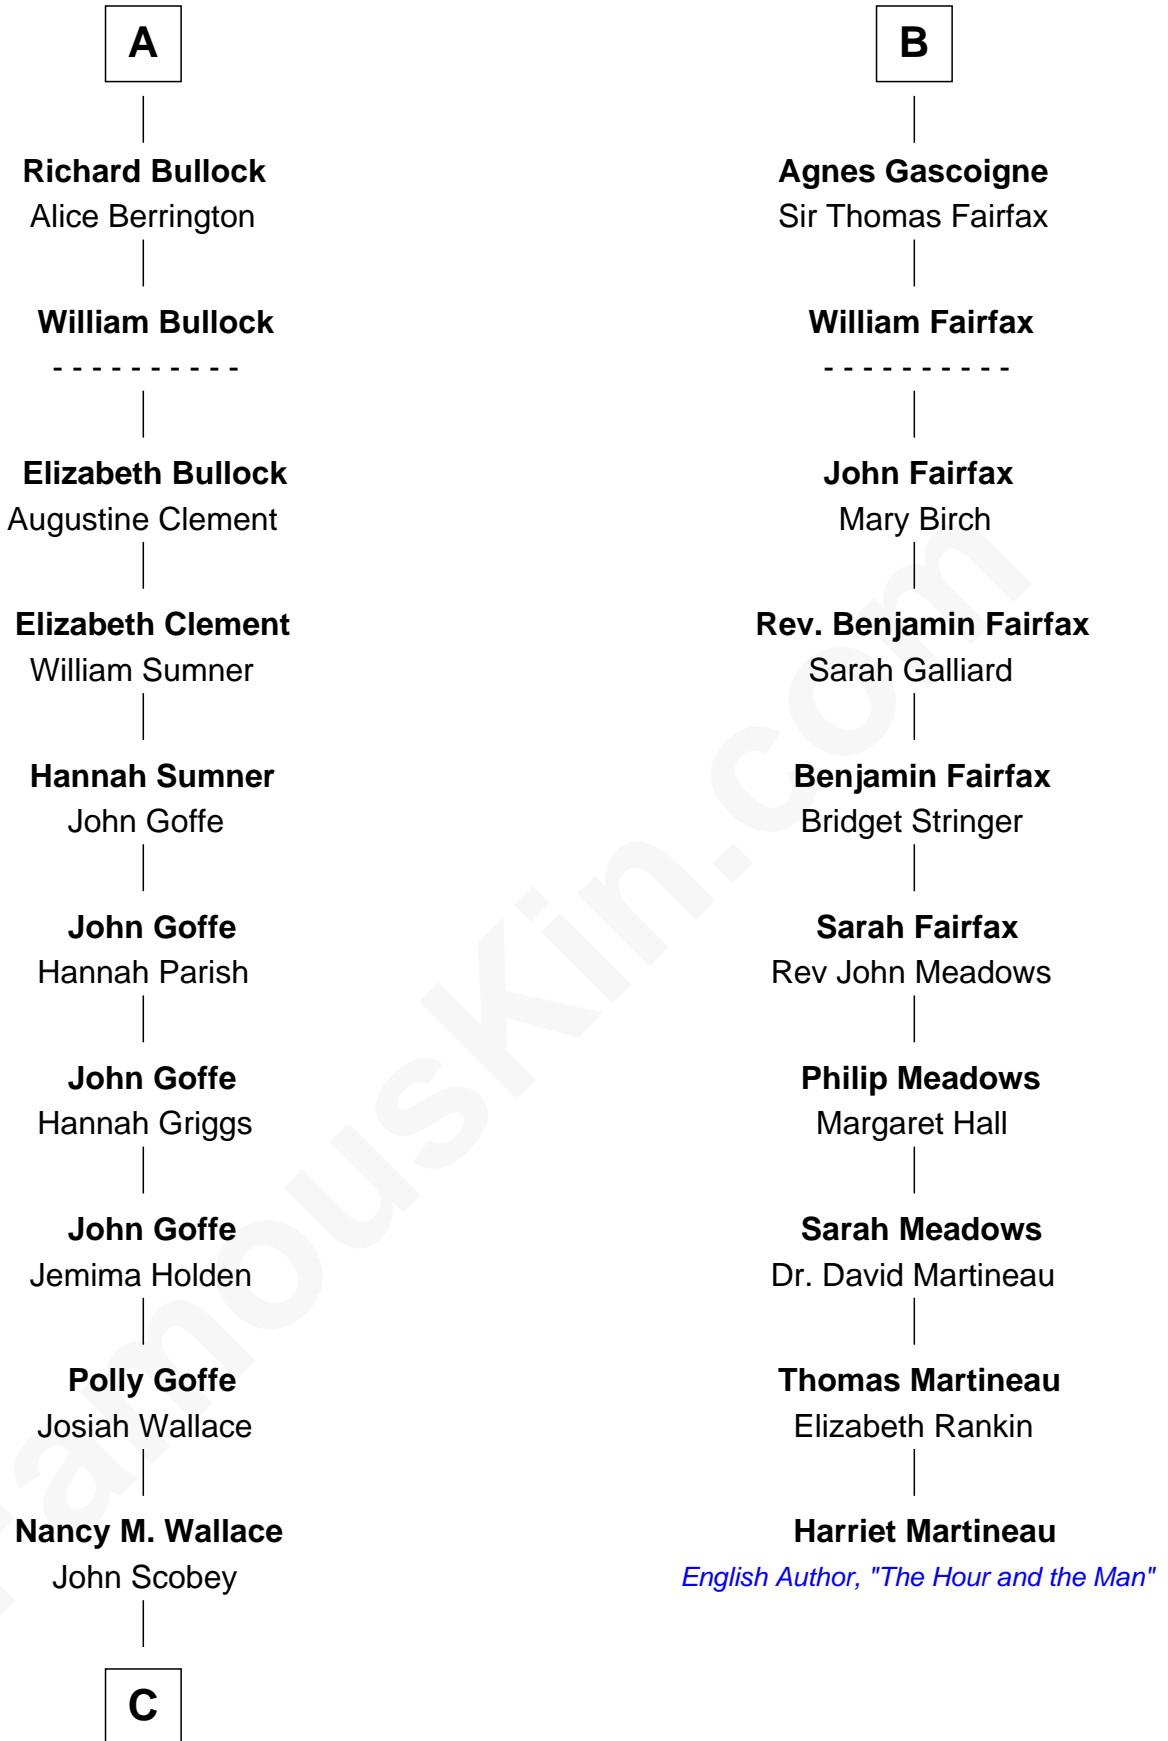

FamousKin.com

Relationship Chart of

Lou (Henry) Hoover

First Lady of President Herbert Hoover

16th cousin 3 times removed of

Harriet Martineau

Author of The Hour and the Man

C

—
Philomelia Sophia Scobey

Phineas Weed

—
Florence Ida Weed

Charles Delano Henry

—
Lou (Henry) Hoover

First Lady of Herbert Hoover

FamousKin.com