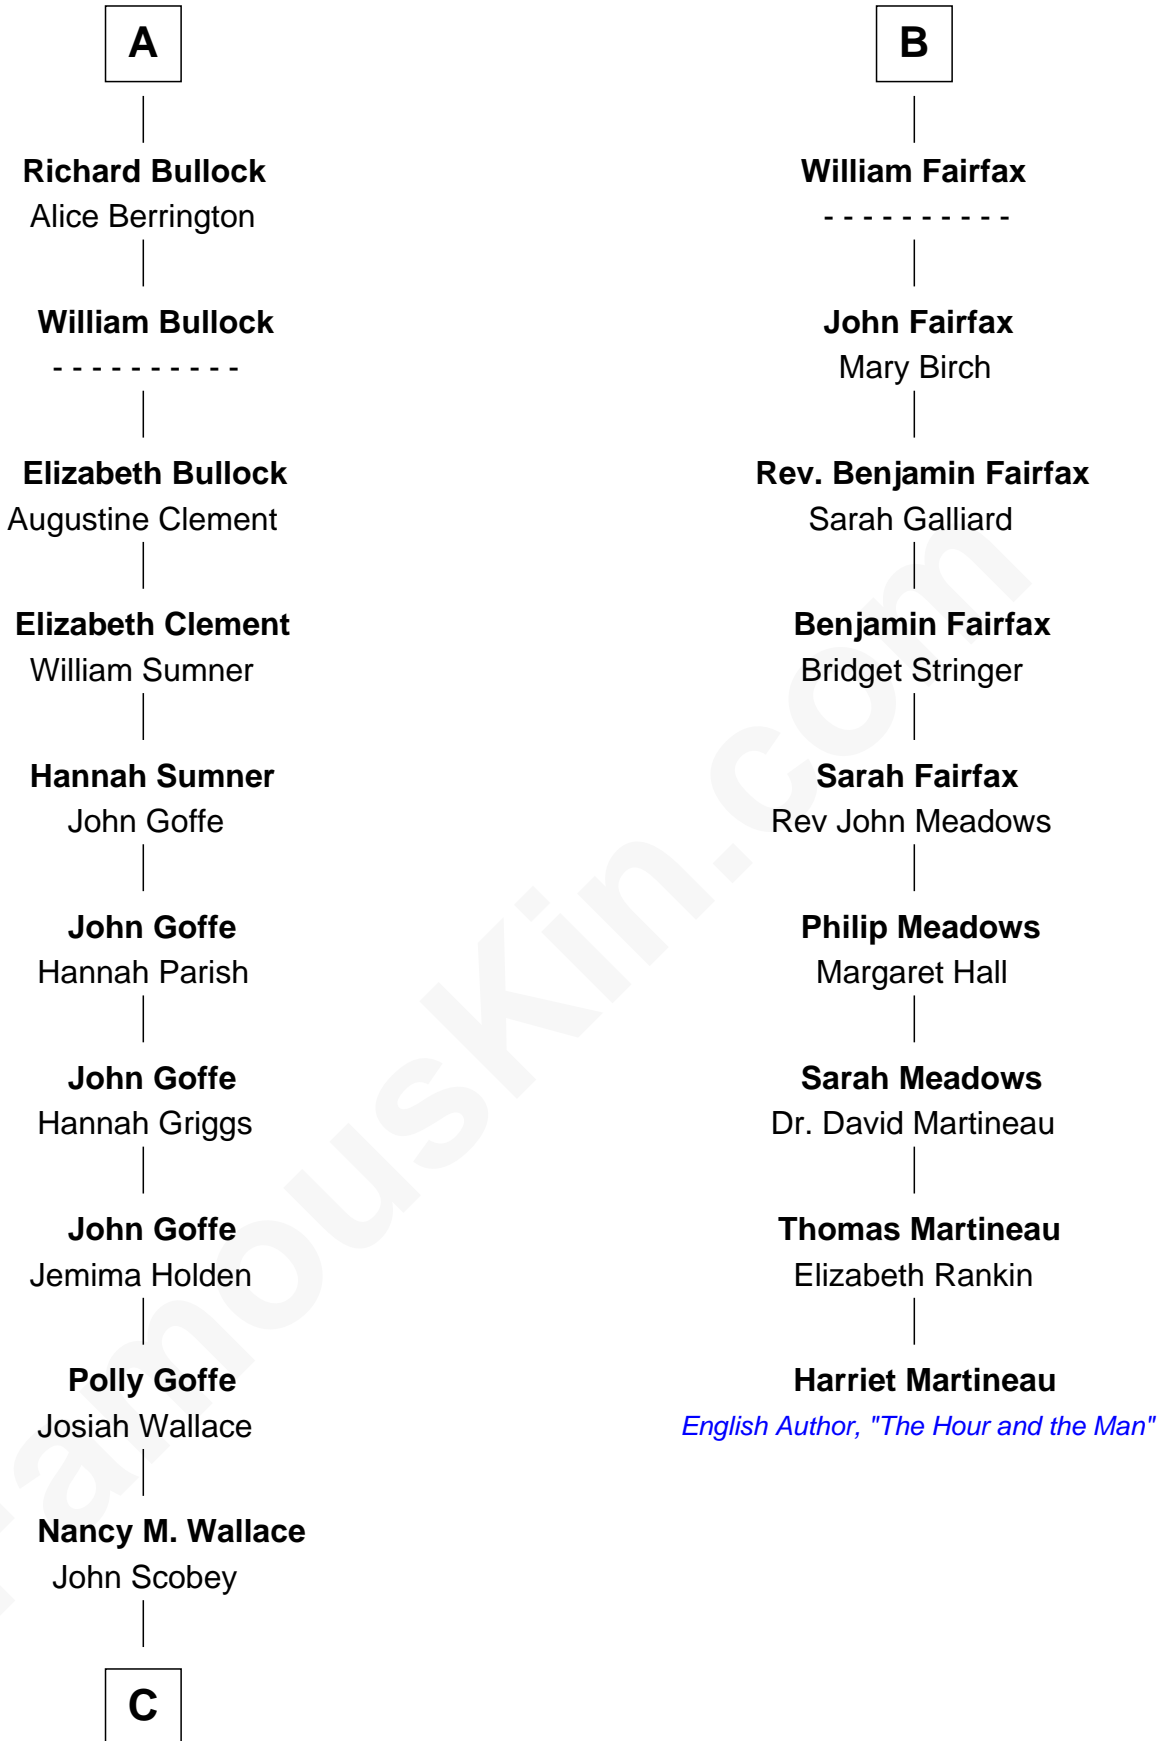

FamousKin.com

Relationship Chart of

Lou (Henry) Hoover

First Lady of President Herbert Hoover

15th cousin 4 times removed of

Harriet Martineau

Author of The Hour and the Man

William de Montagu
Katherine de Grandison

Sibyl de Montagu
Sir Edmund Fitzalan

Philippe Fitzalan
Sir Richard Sergeaux

Alice Sergeaux
Sir Richard de Vere

Sir John de Vere
Elizabeth Howard

Joan de Vere
Sir William Norreys

Margaret Norreys
Gilbert Bullock

Thomas Bullock
Alice Kingsmill

A

Philippa de Montagu
Sir Roger de Mortimer

Edmund Mortimer
Philippa Plantagenet

Elizabeth Mortimer
Sir Henry Percy

Sir Henry Percy
Eleanor Neville

Sir Henry Percy
Eleanor Poynings

Margaret Percy
Sir William Gascoigne

Agnes Gascoigne
Sir Thomas Fairfax

B

C

Philomelia Sophia Scobey

Phineas Weed

Florence Ida Weed

Charles Delano Henry