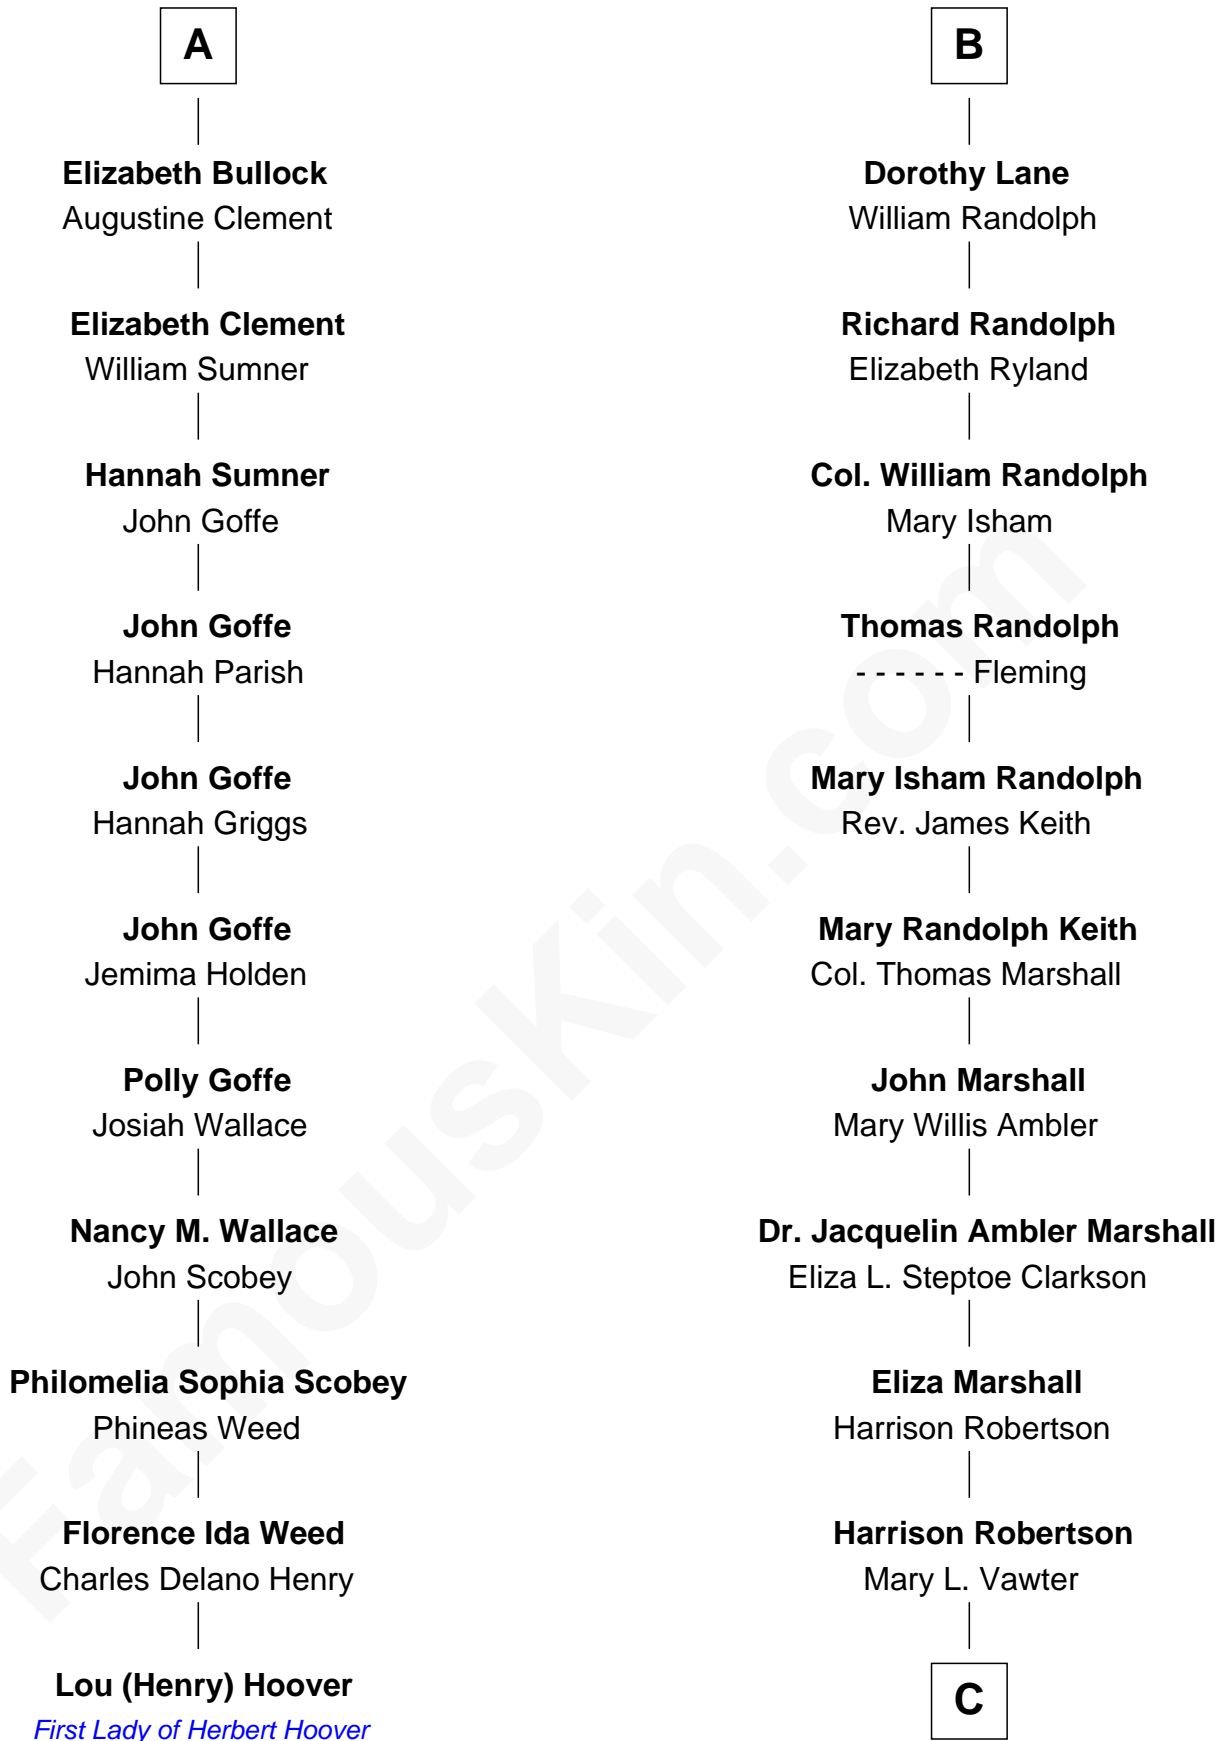

FamousKin.com

Relationship Chart of

Lou (Henry) Hoover

First Lady of President Herbert Hoover

17th cousin 2 times removed of

Mary Chapin Carpenter
Singer and Songwriter

C

Harrison Marshall Robertson

Mary MacKenzie

Mary Bowie Robertson

Chapin Carpenter

Mary Chapin Carpenter

Singer and Songwriter

FamousKin.com