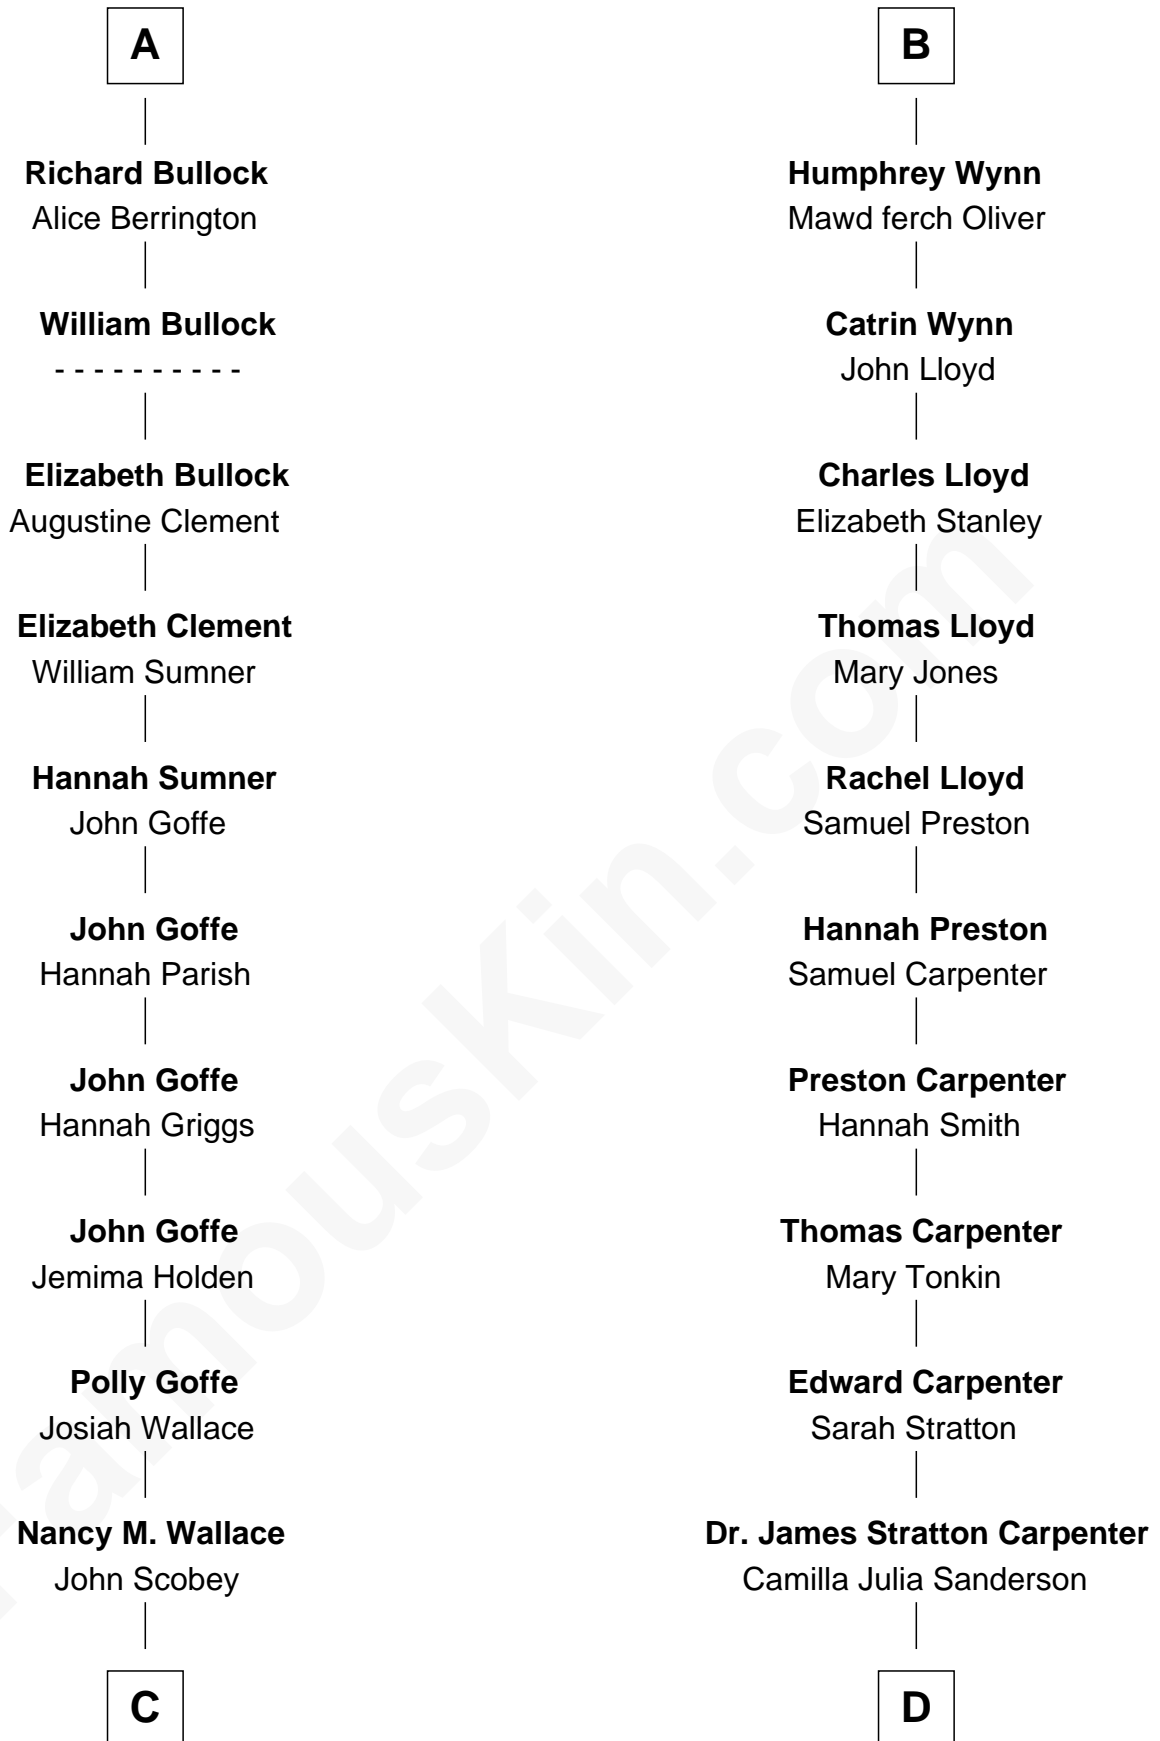

FamousKin.com

Relationship Chart of

Lou (Henry) Hoover

First Lady of President Herbert Hoover

19th cousin 2 times removed of

Mary Chapin Carpenter
Singer and Songwriter

C

Philomelia Sophia Scobey

Phineas Weed

Florence Ida Weed

Charles Delano Henry

Lou (Henry) Hoover

First Lady of Herbert Hoover

D

Dr. John Thomas Carpenter

Eliza Adelaide Hill