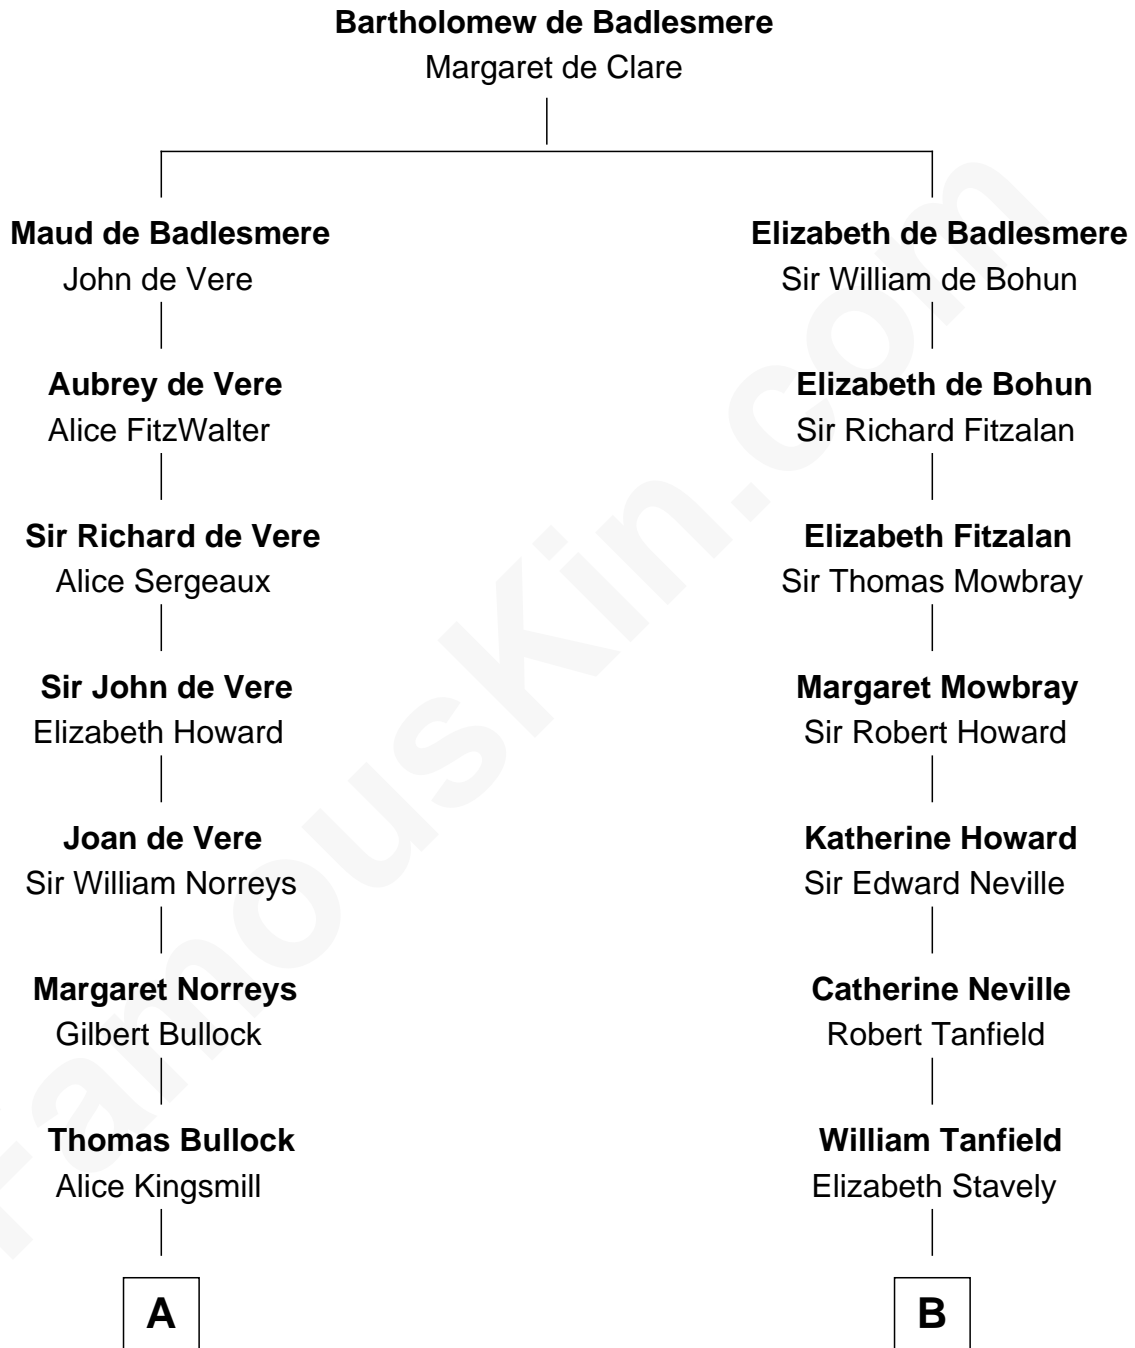

## Relationship Chart of

### Lou (Henry) Hoover

*First Lady of President Herbert Hoover*

16th cousin 3 times removed of

### John Marshall

*4th Chief Justice of the U.S. Supreme Court*

**C**

Philomelia Sophia Scobey

Phineas Weed

Florence Ida Weed

Charles Delano Henry

**Lou (Henry) Hoover**