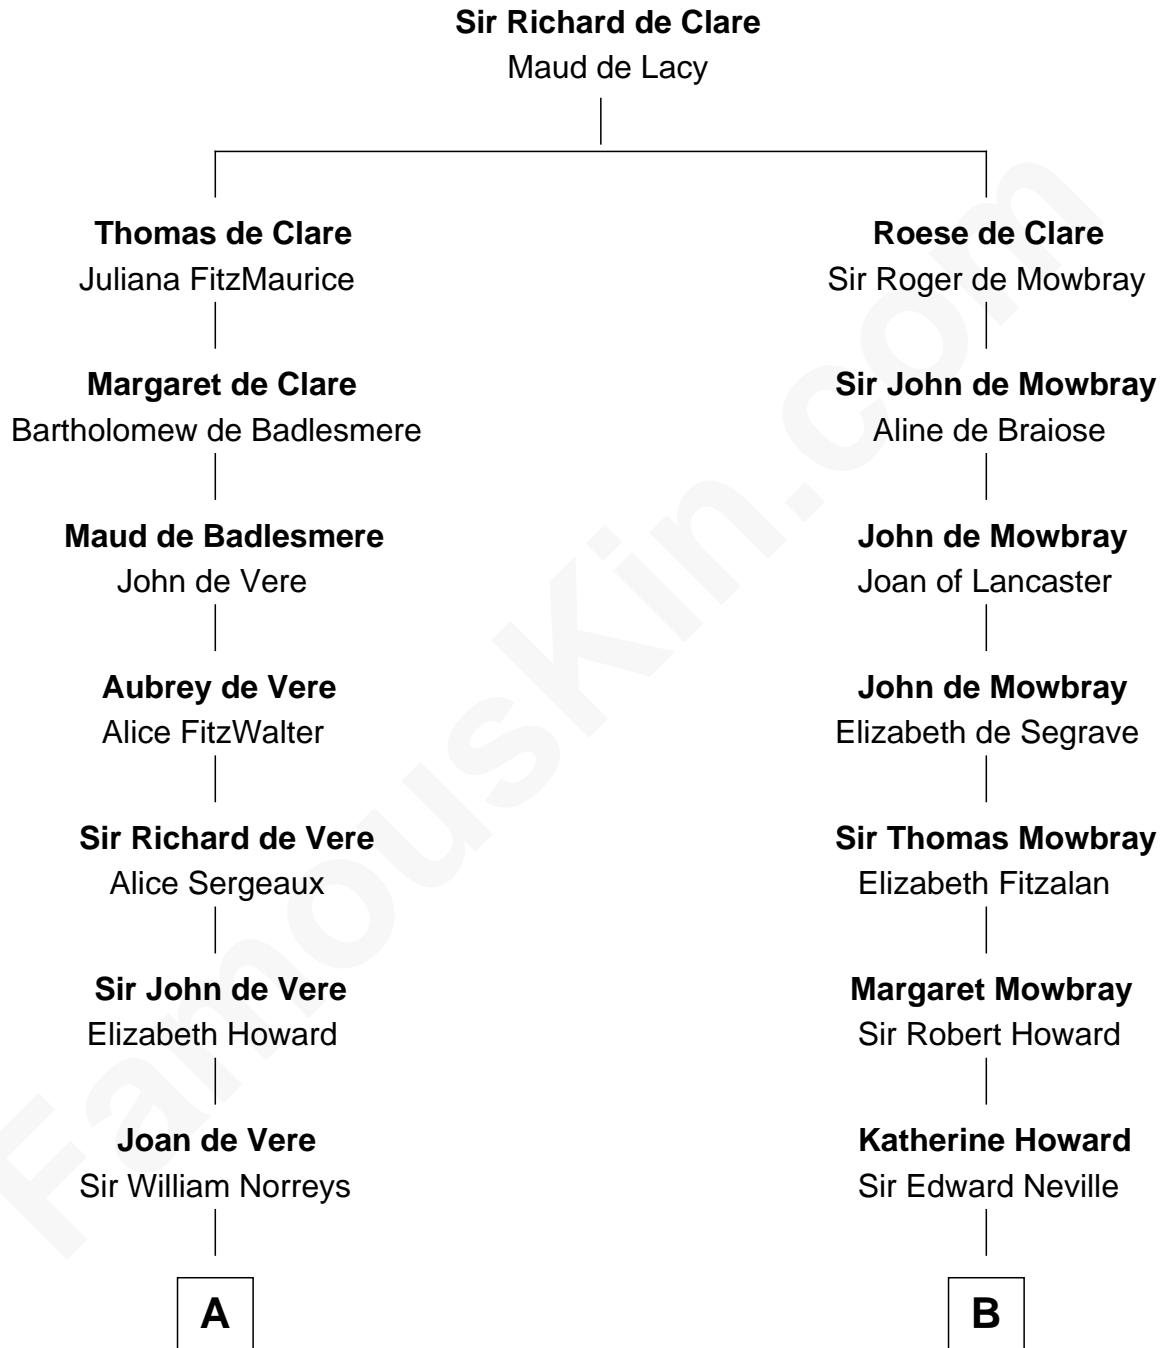

FamousKin.com

Relationship Chart of

Lou (Henry) Hoover

First Lady of President Herbert Hoover

18th cousin 3 times removed of

John Marshall

4th Chief Justice of the U.S. Supreme Court

C

Polly Goffe
Josiah Wallace

Nancy M. Wallace
John Scobey

Philomelia Sophia Scobey
Phineas Weed

Florence Ida Weed
Charles Delano Henry

Lou (Henry) Hoover
First Lady of Herbert Hoover

D

Mary Randolph Keith
Col. Thomas Marshall

John Marshall
U.S. Supreme Court Chief Justice