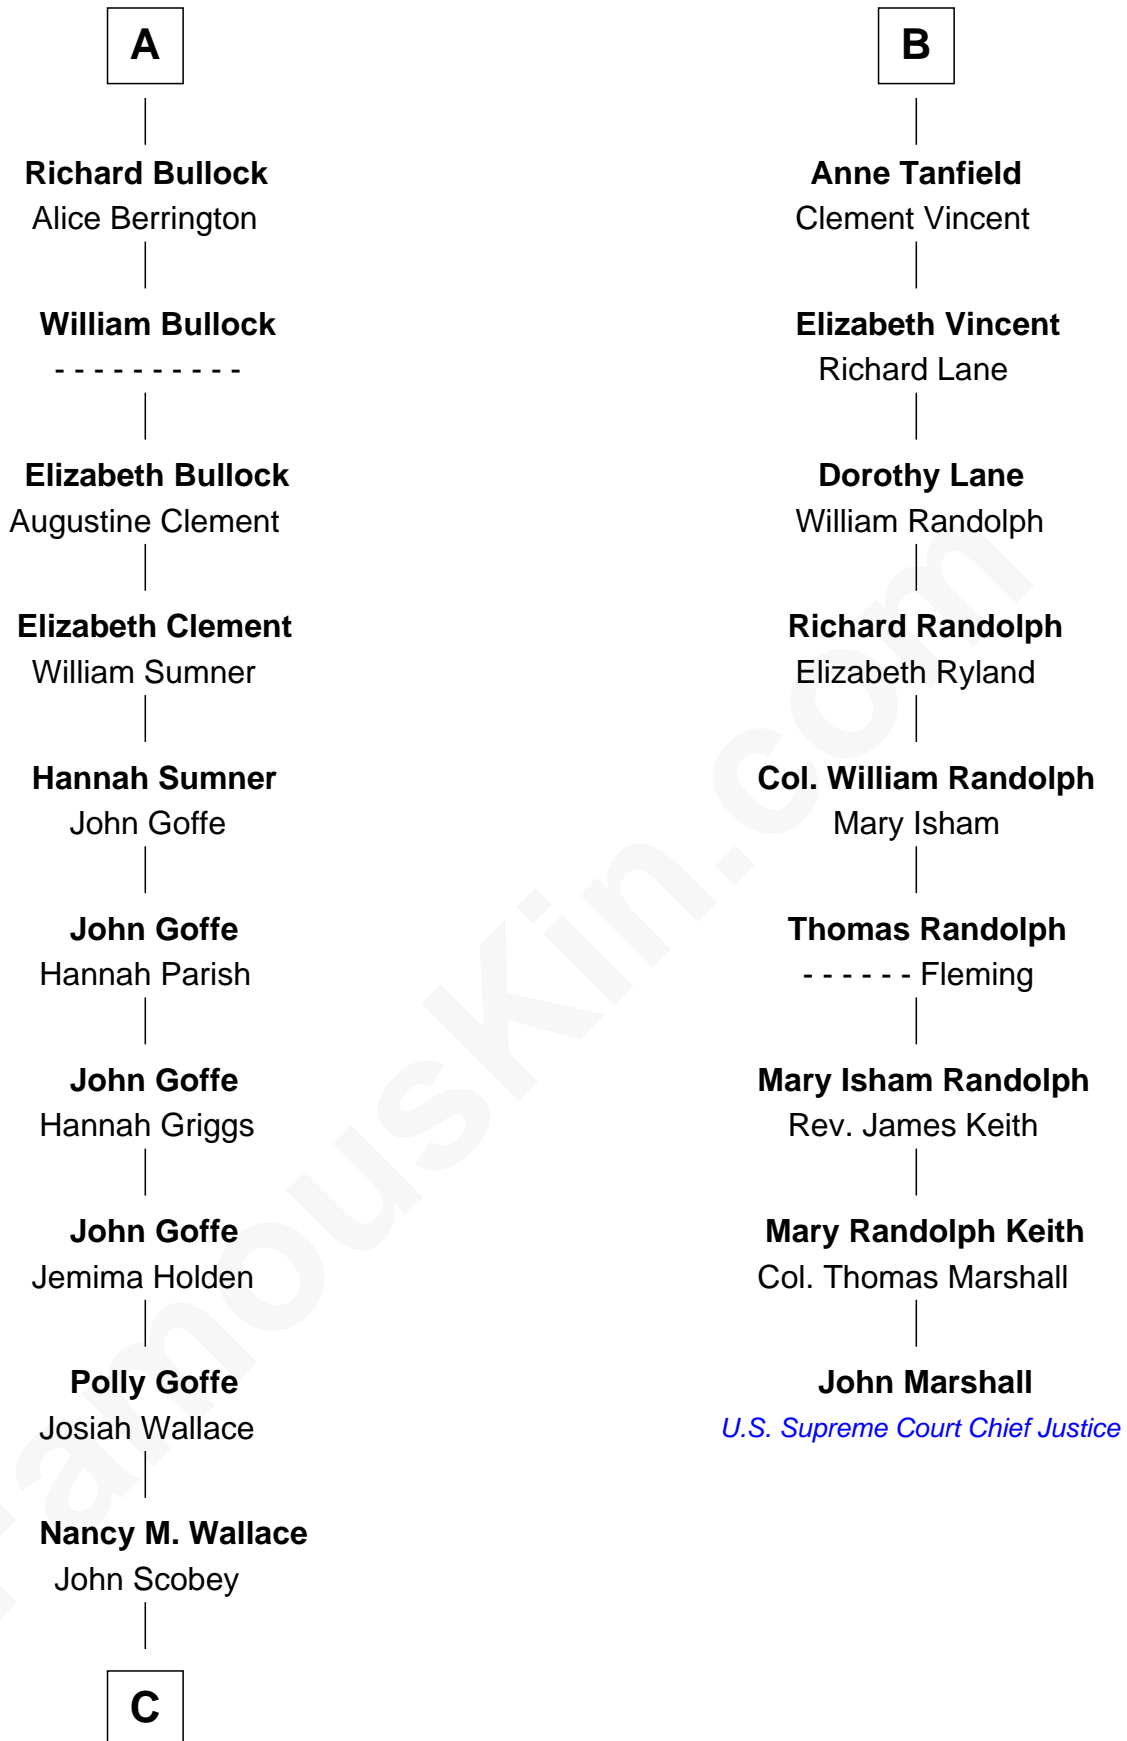

FamousKin.com

Relationship Chart of

Lou (Henry) Hoover

First Lady of President Herbert Hoover

15th cousin 4 times removed of

John Marshall

4th Chief Justice of the U.S. Supreme Court

C

—
Philomelia Sophia Scobey

Phineas Weed

—
Florence Ida Weed

Charles Delano Henry

—
Lou (Henry) Hoover

First Lady of Herbert Hoover

FamousKin.com