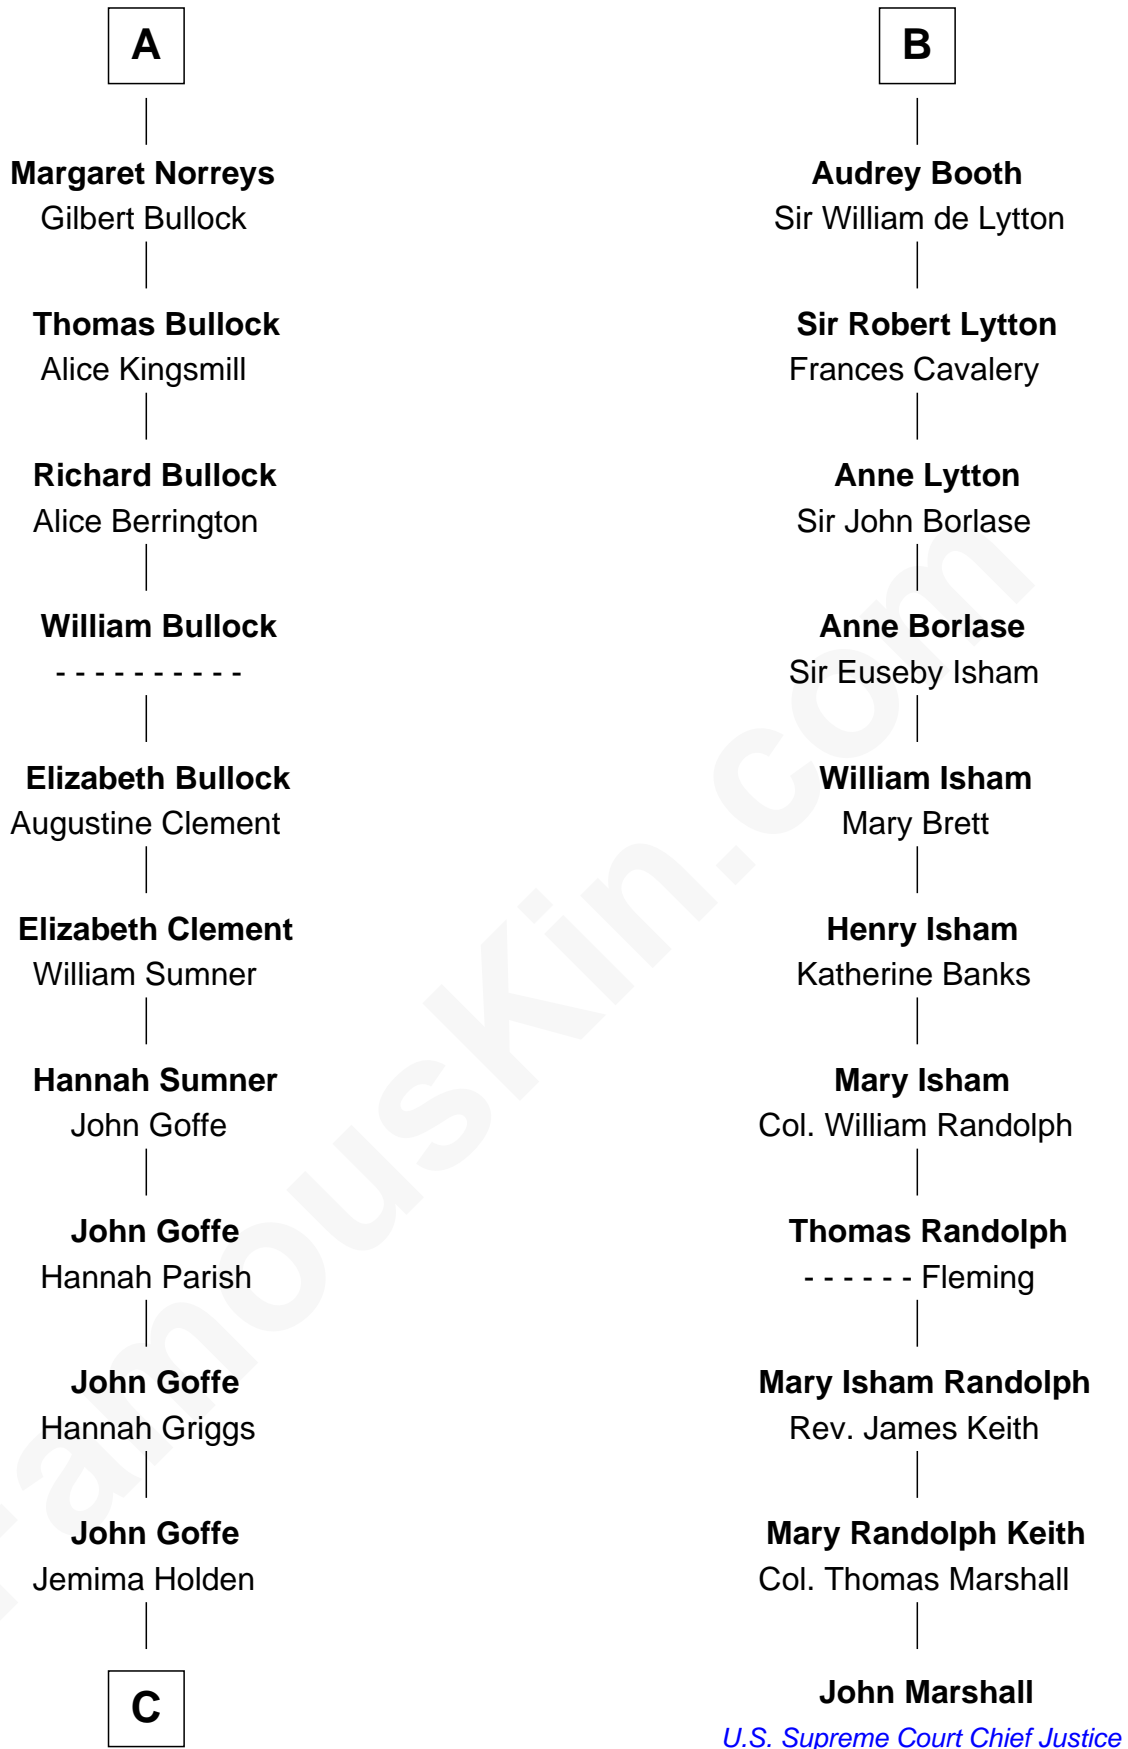

## Relationship Chart of

### Lou (Henry) Hoover

*First Lady of President Herbert Hoover*

17th cousin 4 times removed of

### John Marshall

*4th Chief Justice of the U.S. Supreme Court*

**C**

**Polly Goffe**  
Josiah Wallace

**Nancy M. Wallace**  
John Scobey

**Philomelia Sophia Scobey**  
Phineas Weed

**Florence Ida Weed**  
Charles Delano Henry