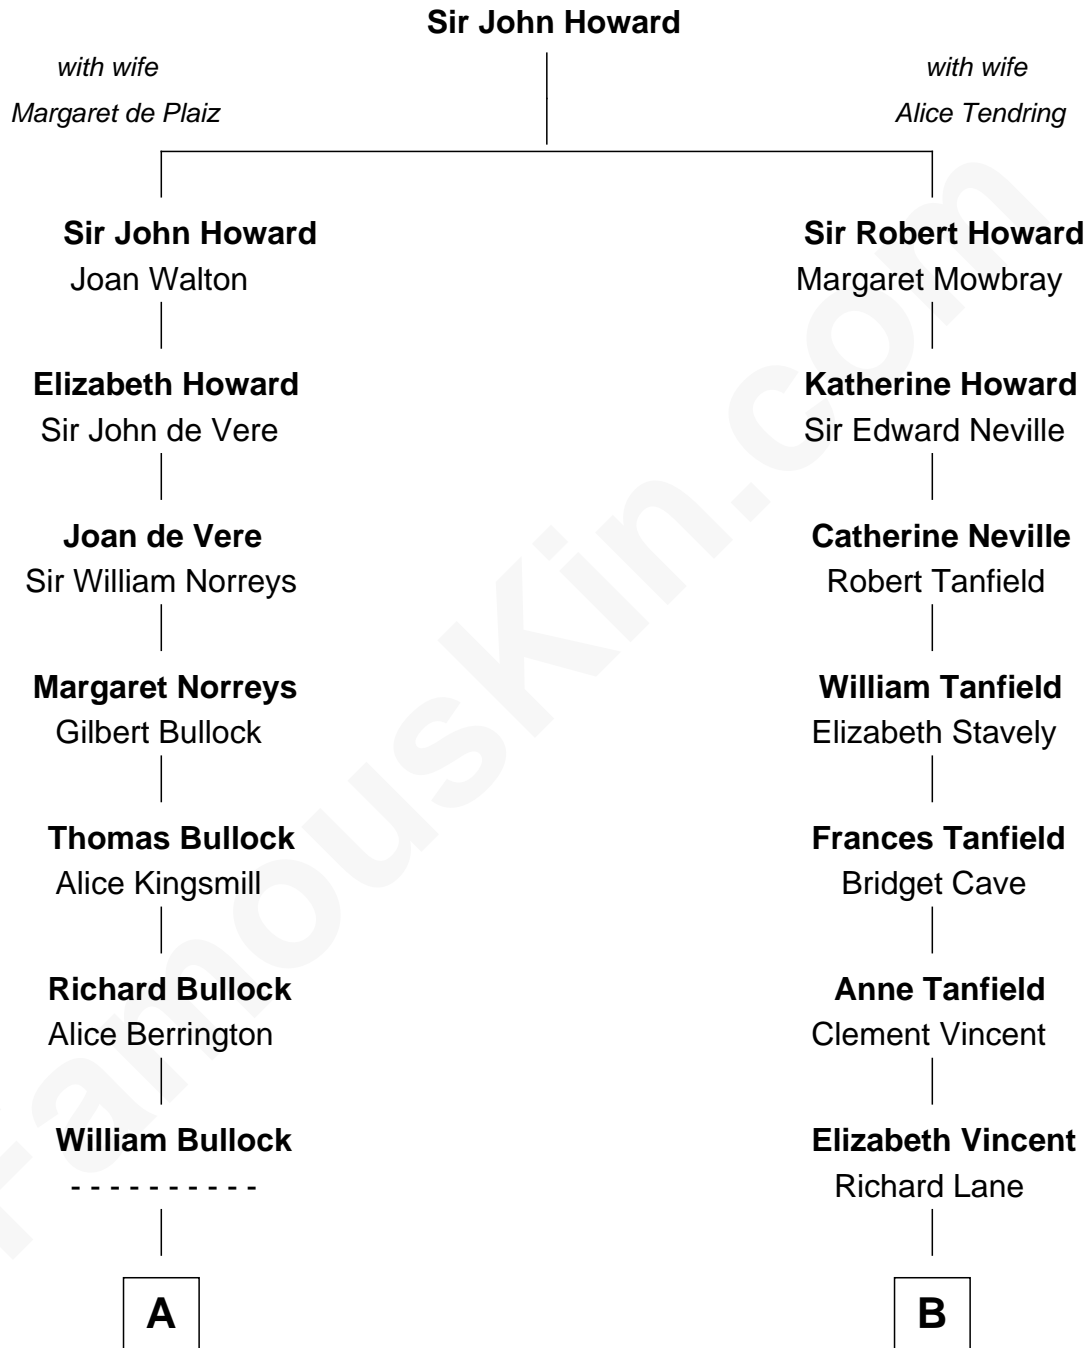

FamousKin.com

Relationship Chart of

Lou (Henry) Hoover

First Lady of President Herbert Hoover

17th cousin 2 times removed of

Edward Norton

Movie Actor

C