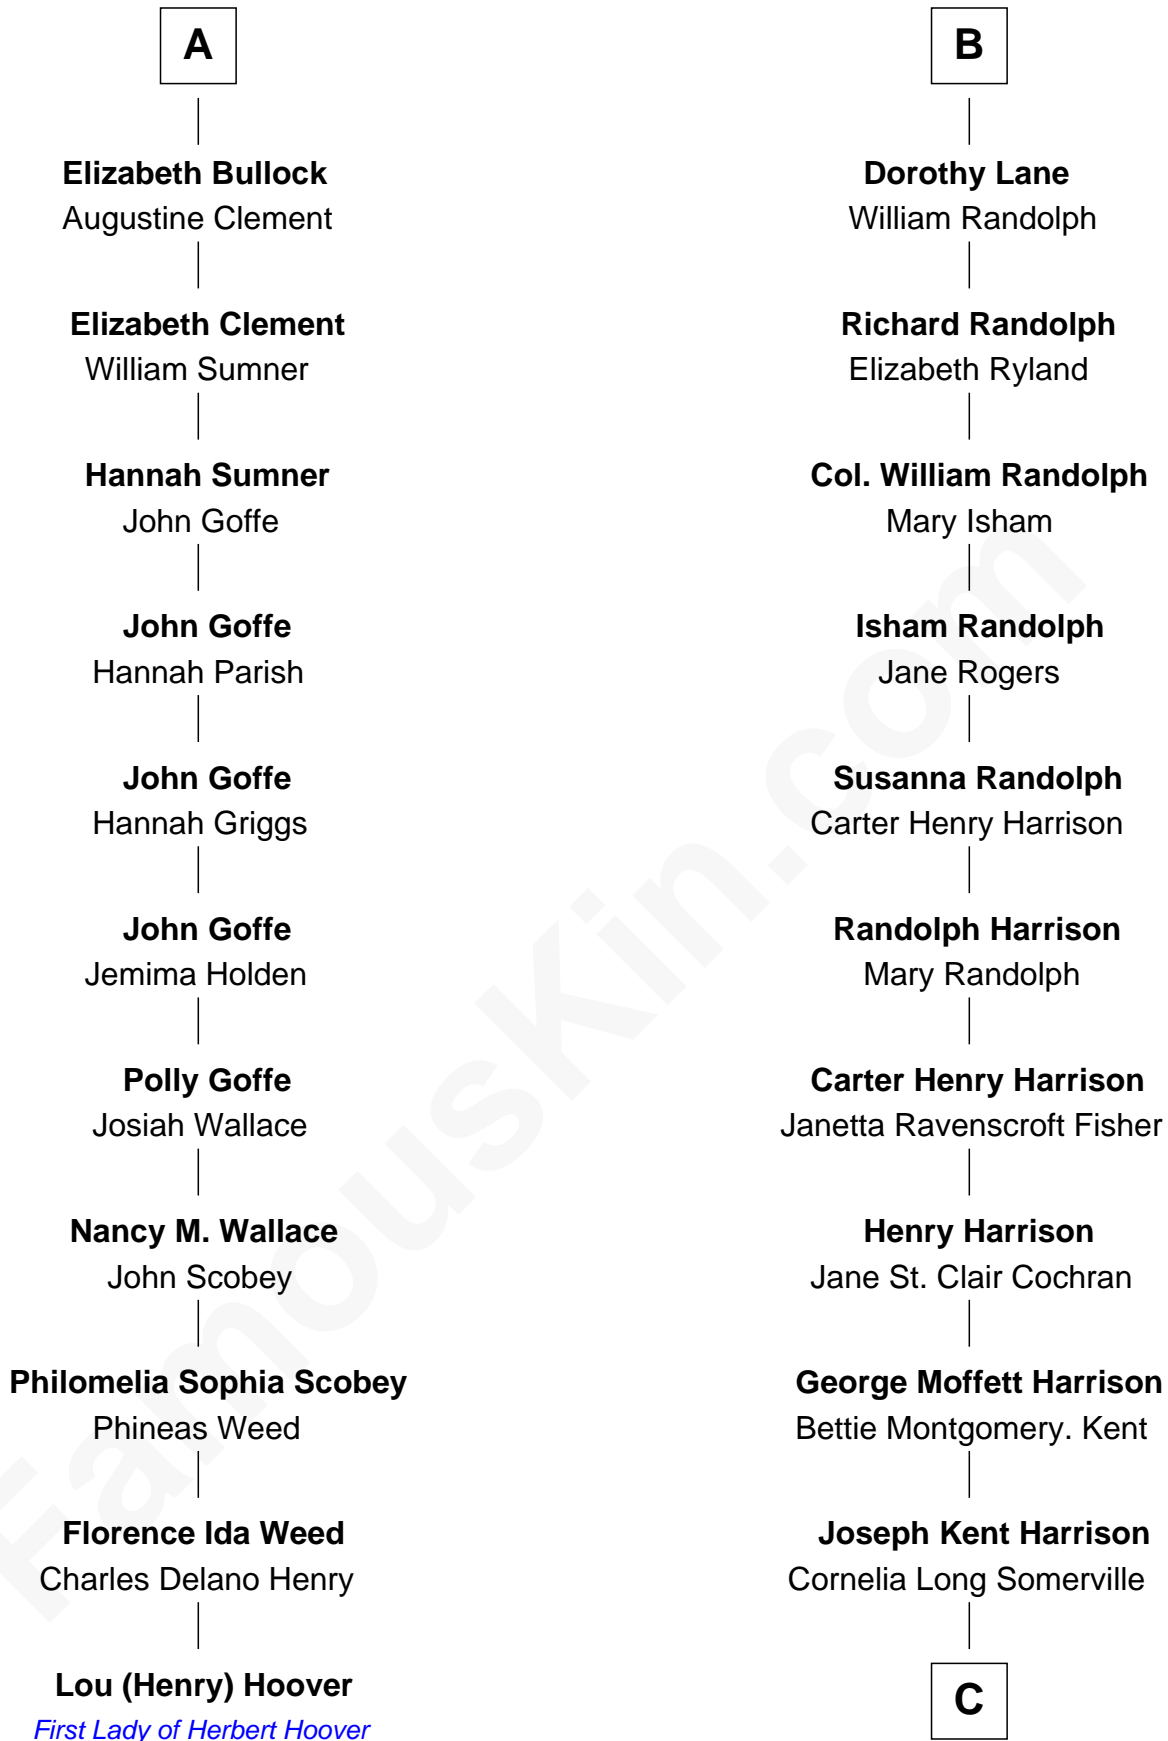

FamousKin.com

Relationship Chart of

Lou (Henry) Hoover

First Lady of President Herbert Hoover

17th cousin 2 times removed of

Edward Norton

Movie Actor

C

Betty Kent Harrison
Edward Mower Norton

Edward Mower Norton
Lydia Robinson Rouse

Edward Norton
Movie Actor

FamousKin.com