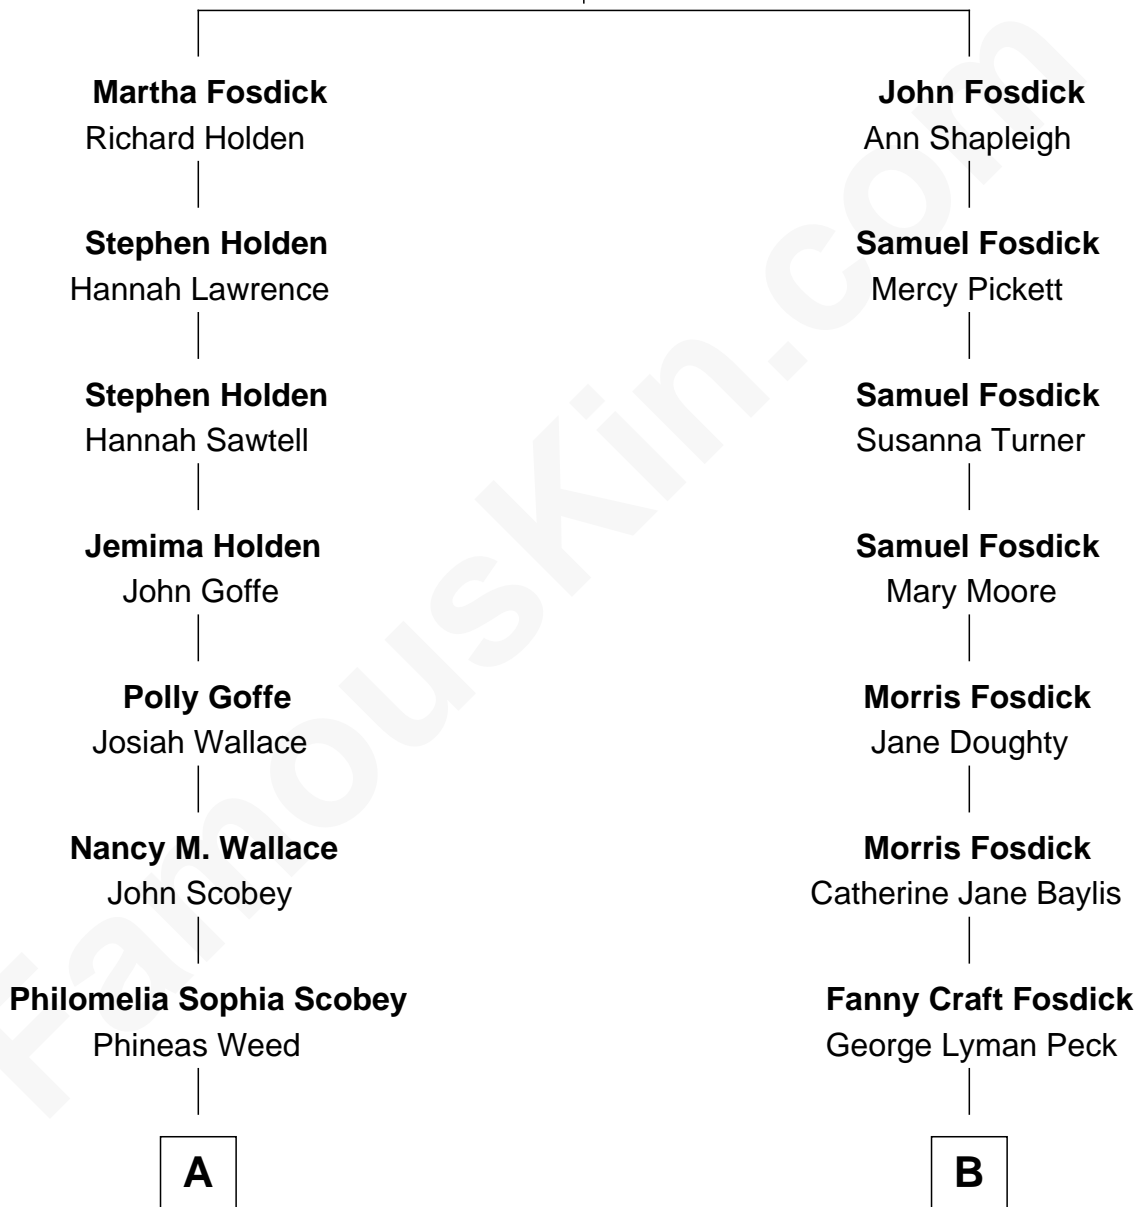

## Relationship Chart of

### Lou (Henry) Hoover

*First Lady of President Herbert Hoover*

8th cousin 2 times removed of

**Mizuo Peck**

*TV and Movie Actress*

**Stephen Fosdick**

Anna Harre

**A**

**Florence Ida Weed**  
Charles Delano Henry

**Lou (Henry) Hoover**  
*First Lady of Herbert Hoover*

**B**

**George Leete Peck**  
Katharine May Tolles

**Laurence Tolles Peck**  
Barbara Field

**George Leete Peck**  
Sanae Mizusawa