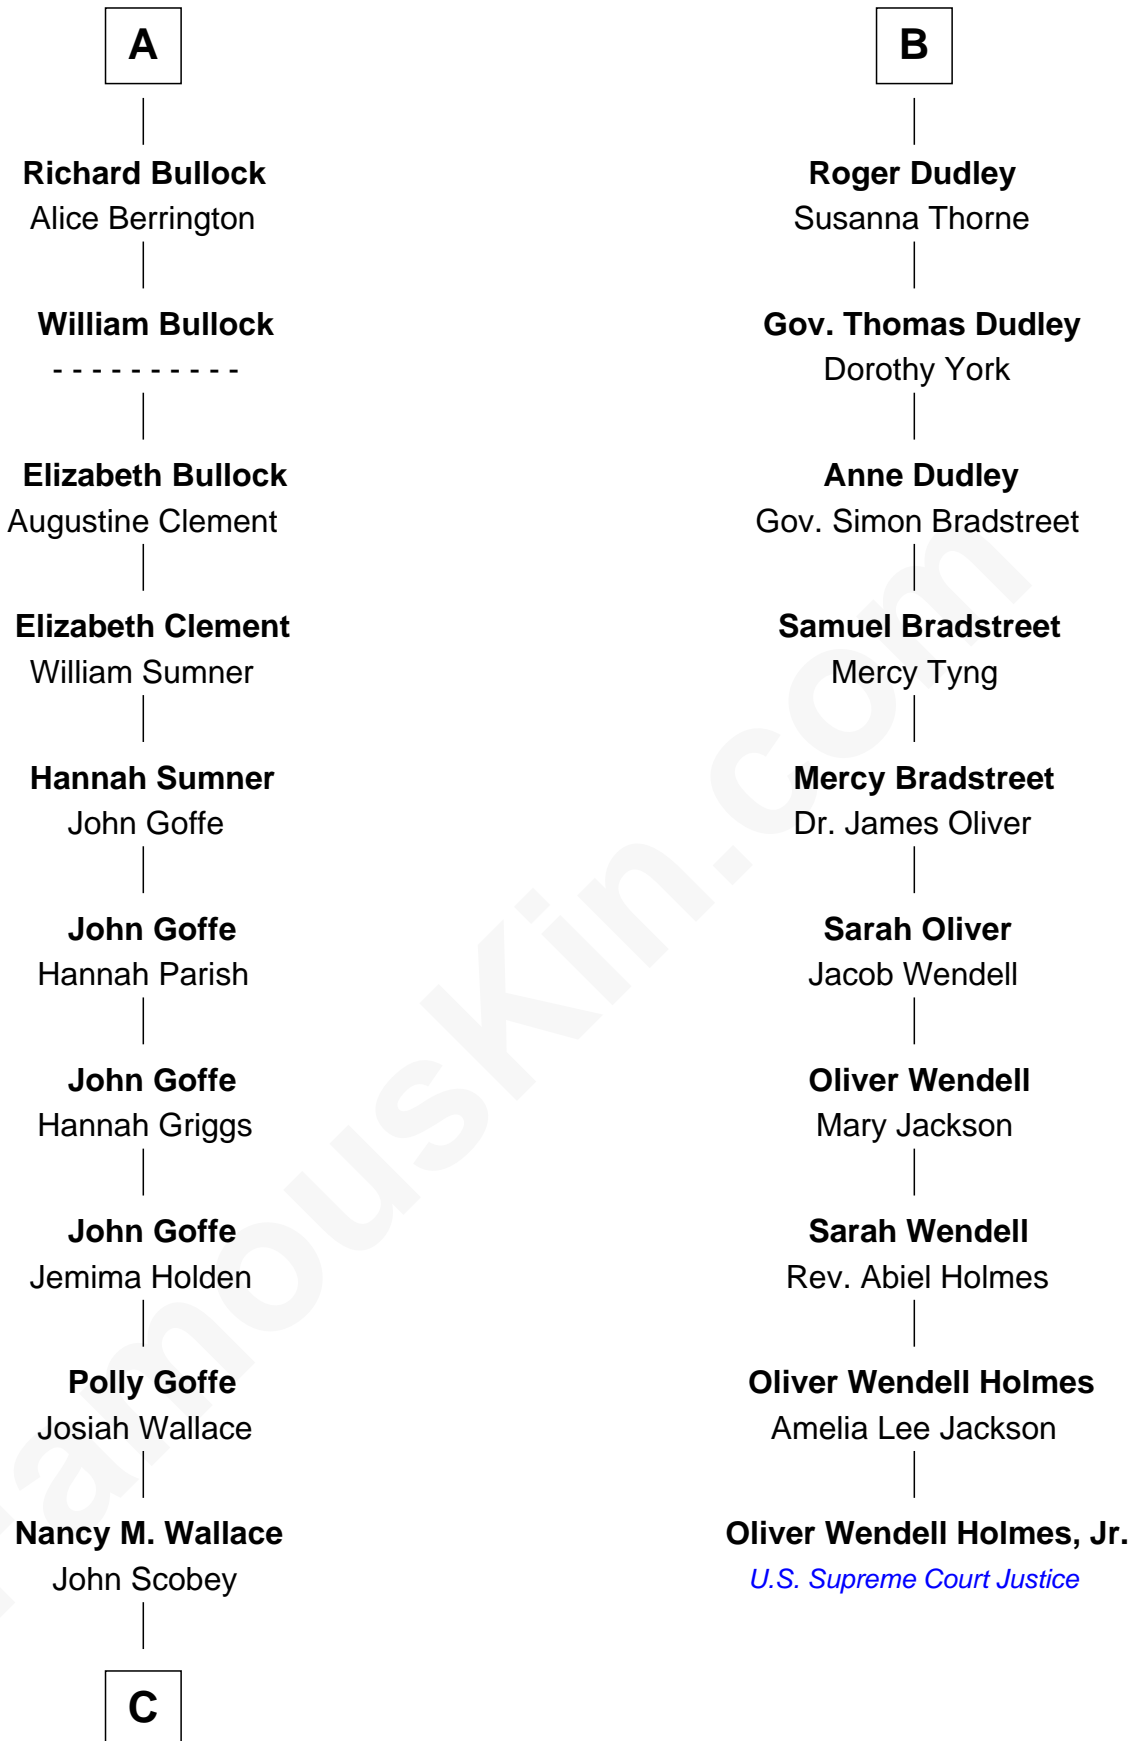

FamousKin.com

Relationship Chart of

Lou (Henry) Hoover

First Lady of President Herbert Hoover

16th cousin 3 times removed of

Oliver Wendell Holmes, Jr.

U.S. Supreme Court Justice

C

Philomelia Sophia Scobey

Phineas Weed

Florence Ida Weed

Charles Delano Henry

Lou (Henry) Hoover

First Lady of Herbert Hoover

FamousKin.com