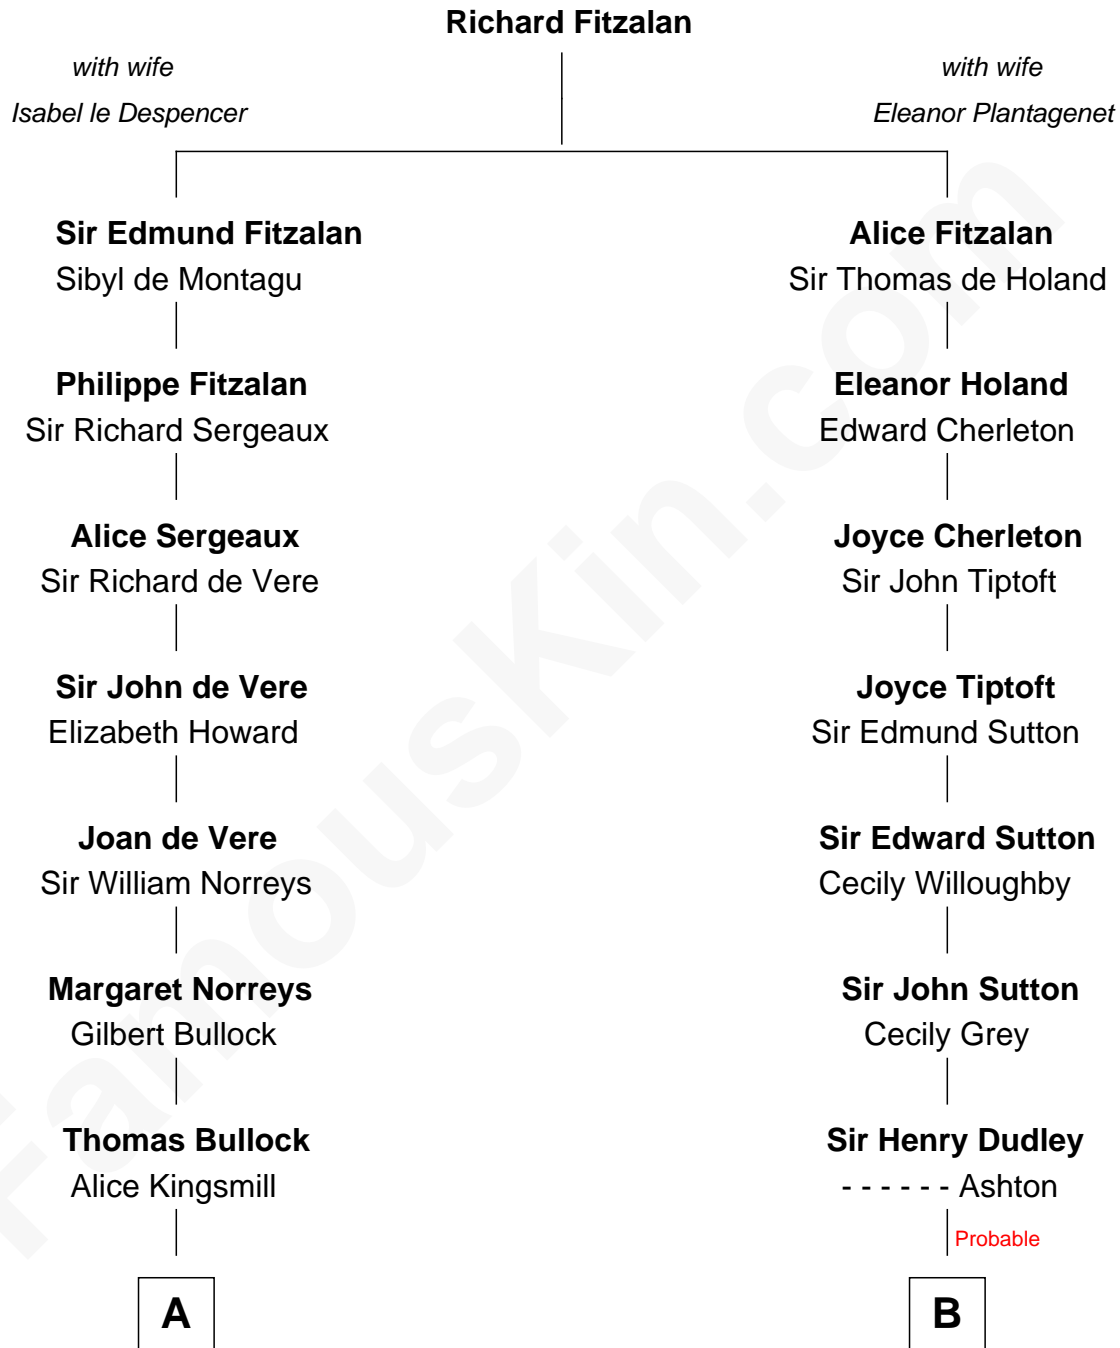

FamousKin.com

Relationship Chart of

Lou (Henry) Hoover

First Lady of President Herbert Hoover

16th cousin 3 times removed of

Oliver Wendell Holmes, Jr.

U.S. Supreme Court Justice

C

Philomelia Sophia Scobey

Phineas Weed

Florence Ida Weed

Charles Delano Henry

Lou (Henry) Hoover

First Lady of Herbert Hoover

FamousKin.com