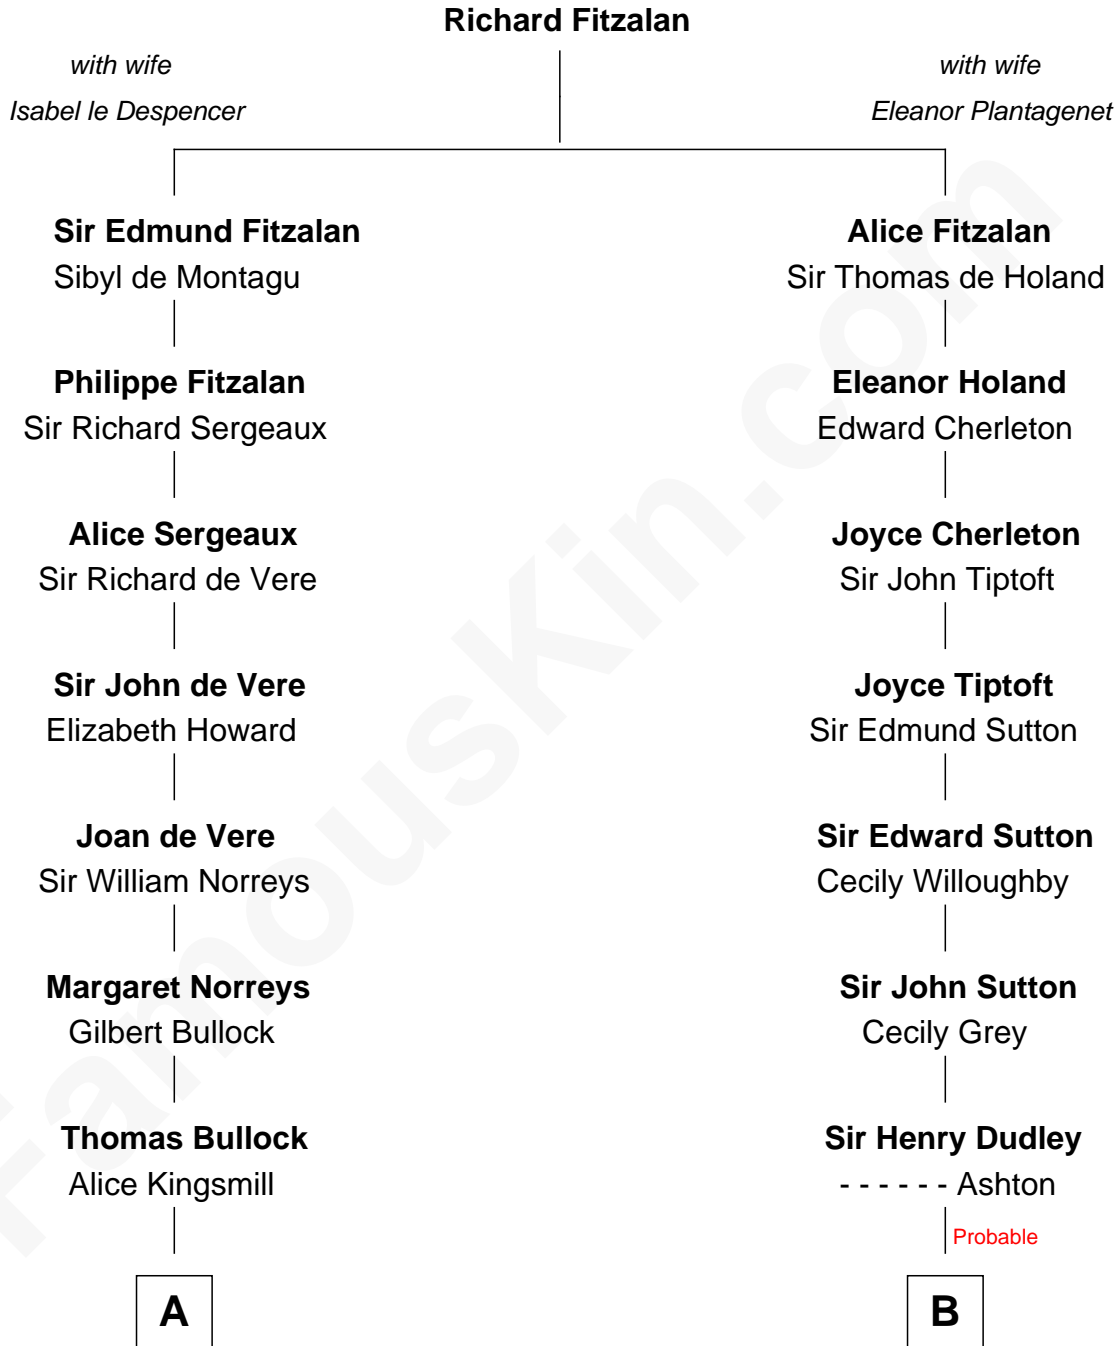

FamousKin.com

Relationship Chart of

Lou (Henry) Hoover

First Lady of President Herbert Hoover

15th cousin 4 times removed of

Oliver Wendell Holmes, Sr.
American "Fireside" Poet

C

—
Philomelia Sophia Scobey

Phineas Weed

—
Florence Ida Weed

Charles Delano Henry

—
Lou (Henry) Hoover

First Lady of Herbert Hoover

FamousKin.com