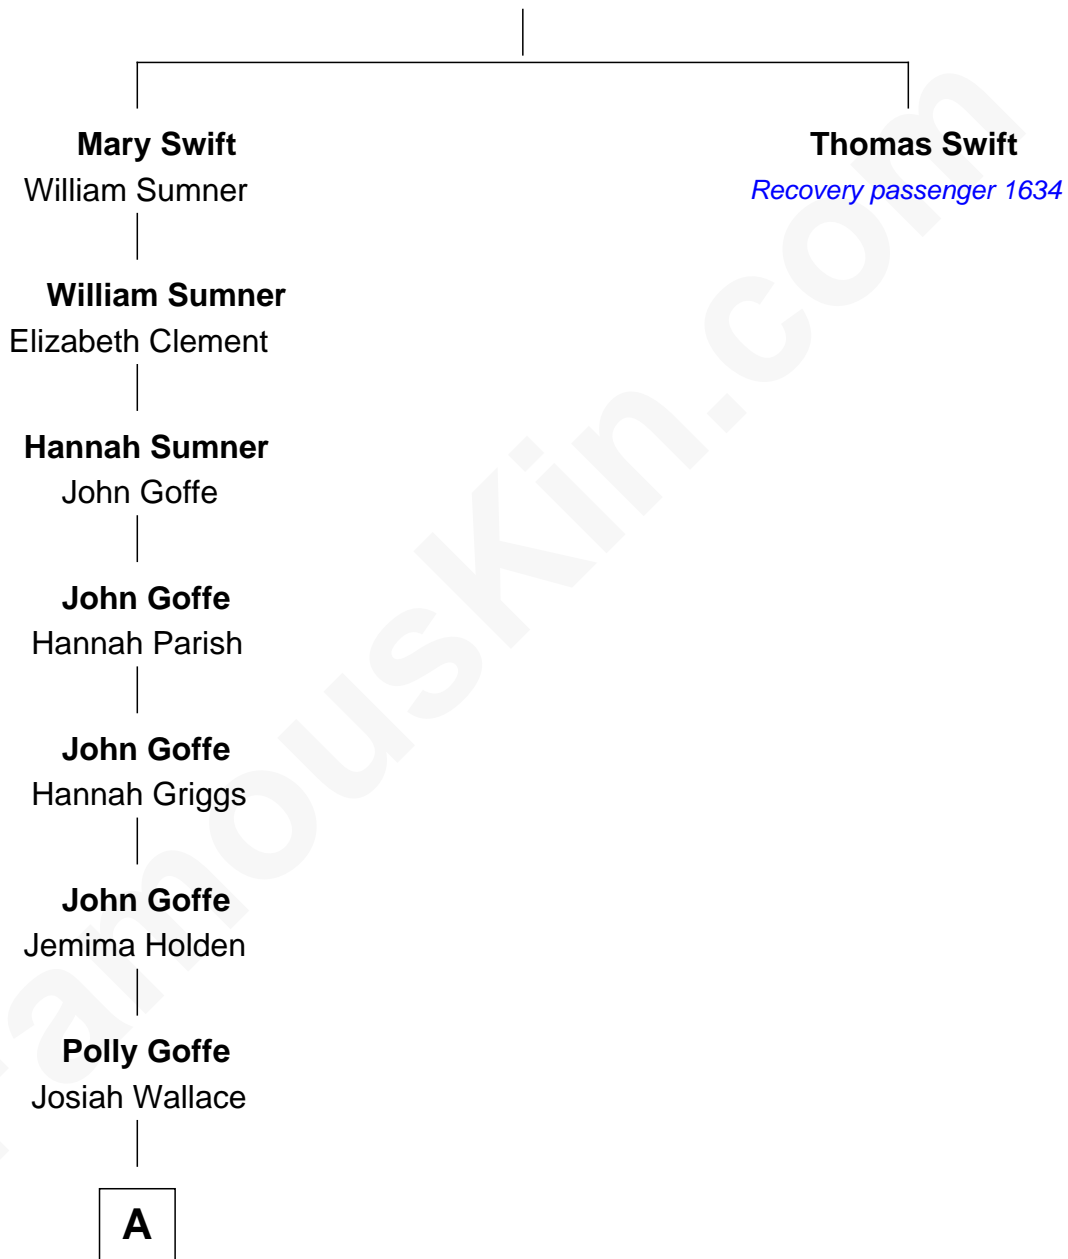

FamousKin.com Relationship Chart of

Lou (Henry) Hoover

First Lady of President Herbert Hoover

8th great-grandniece of

Thomas Swift

(1605 - 1675) Recovery passenger 1634

----- Swift

A

—
Nancy M. Wallace

John Scobey

—
Philomelia Sophia Scobey

Phineas Weed

—
Florence Ida Weed

Charles Delano Henry

—
Lou (Henry) Hoover

First Lady of Herbert Hoover