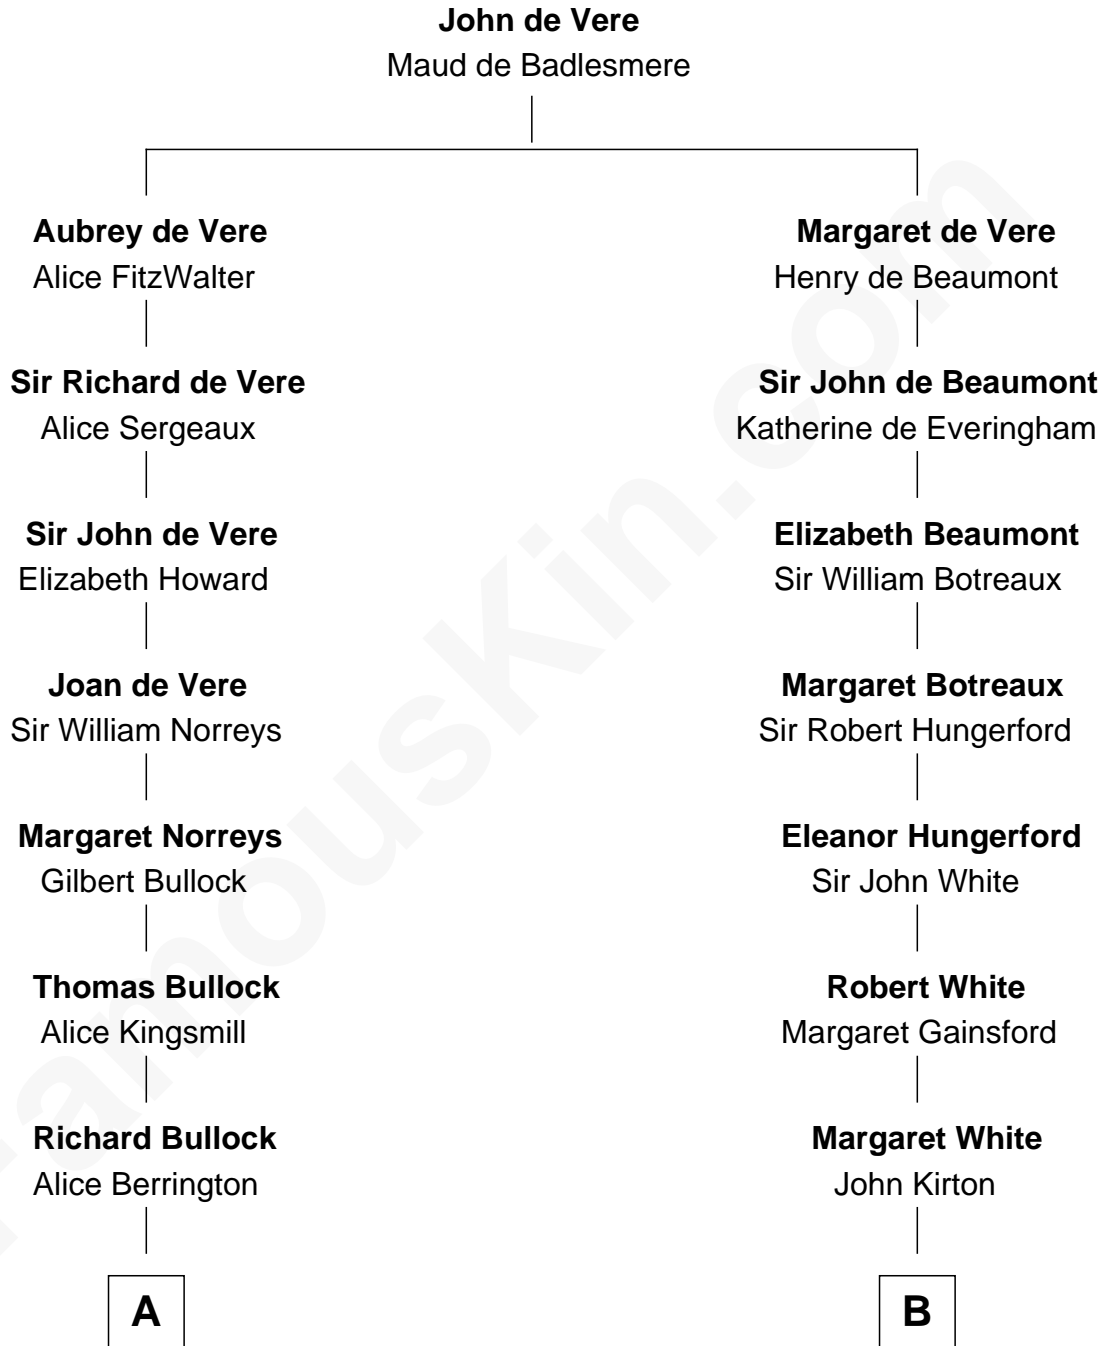

FamousKin.com

Relationship Chart of

Lou (Henry) Hoover

First Lady of President Herbert Hoover

18th cousin 3 times removed of

Endicott Peabody

62nd Governor of Massachusetts

C

Florence Ida Weed
Charles Delano Henry

Lou (Henry) Hoover
First Lady of Herbert Hoover

D

Harriet Paine Rose
John Clarke Lee

Marianne Cabot Lee
Samuel Endicott Peabody

Rev. Dr. Endicott Peabody
Fannie Peabody