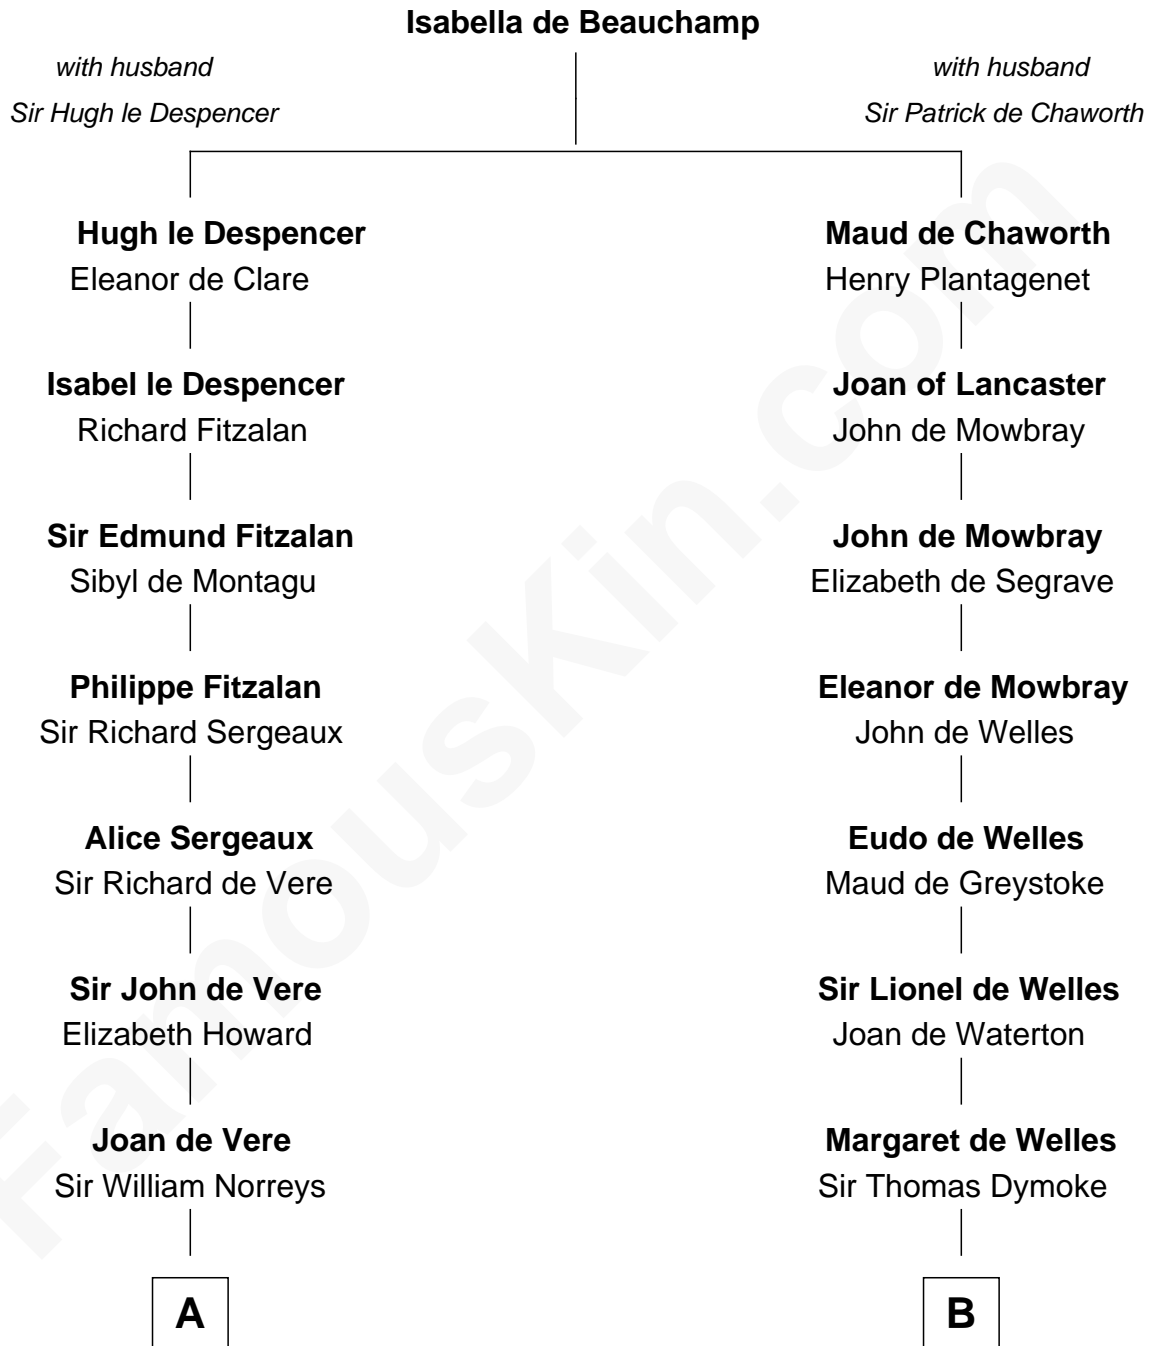

FamousKin.com

Relationship Chart of

Lou (Henry) Hoover

First Lady of President Herbert Hoover

18th cousin 3 times removed of

Ichabod Goodwin

27th Governor of New Hampshire

C

Ichabod Goodwin
27th Governor of New Hampshire

FamousKin.com