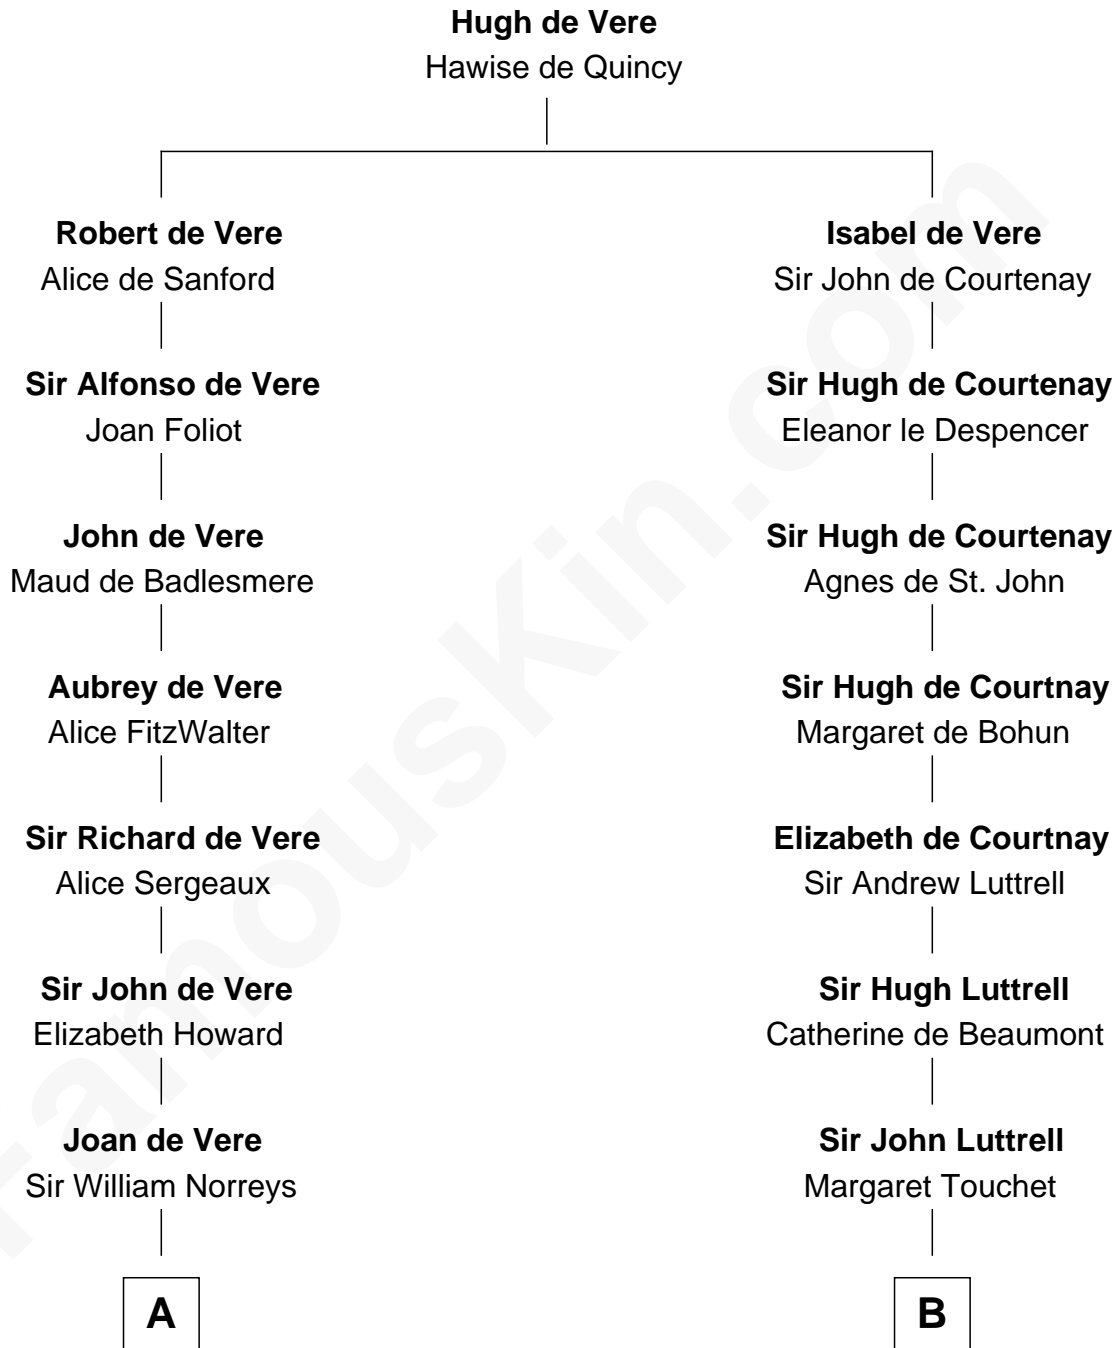

FamousKin.com

Relationship Chart of

Lou (Henry) Hoover

First Lady of President Herbert Hoover

18th cousin 3 times removed of

Ichabod Goodwin

27th Governor of New Hampshire