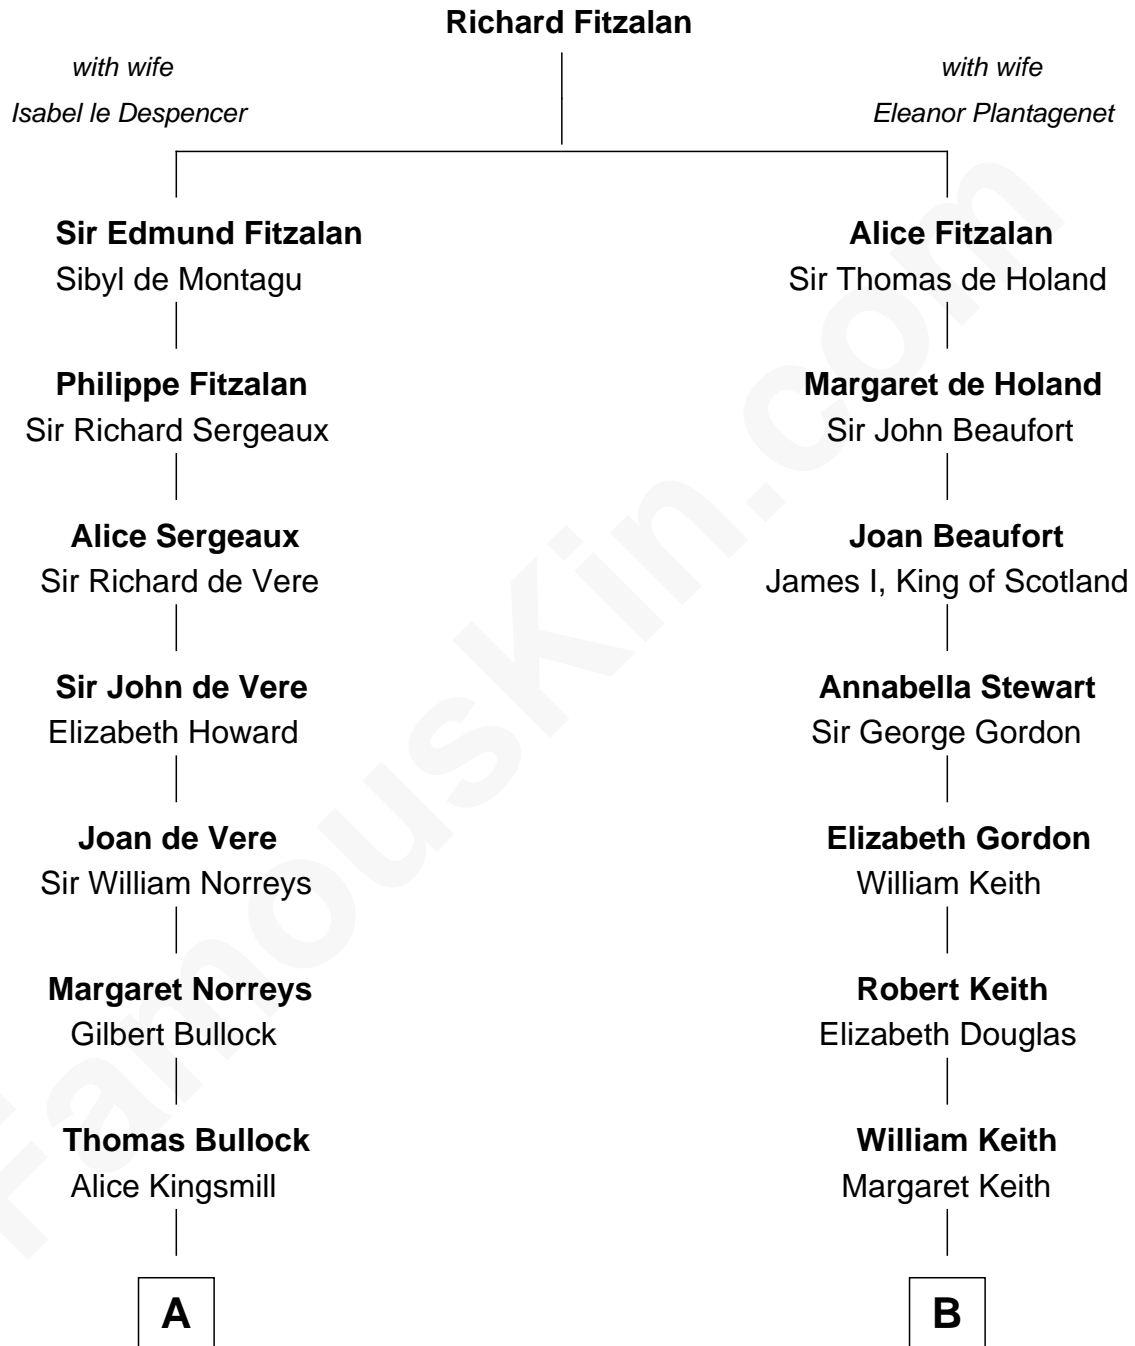

FamousKin.com

Relationship Chart of Lou (Henry) Hoover

First Lady of President Herbert Hoover

19th cousin 1 time removed of

Wernher von Braun
Rocket Scientist

C

Philomelia Sophia Scobey

Phineas Weed

Florence Ida Weed

Charles Delano Henry

Lou (Henry) Hoover

First Lady of Herbert Hoover

D

Karl Emil Gustav von Below

Eleonore Melitta Behrend

Marie Eleonore Dorothea von Below