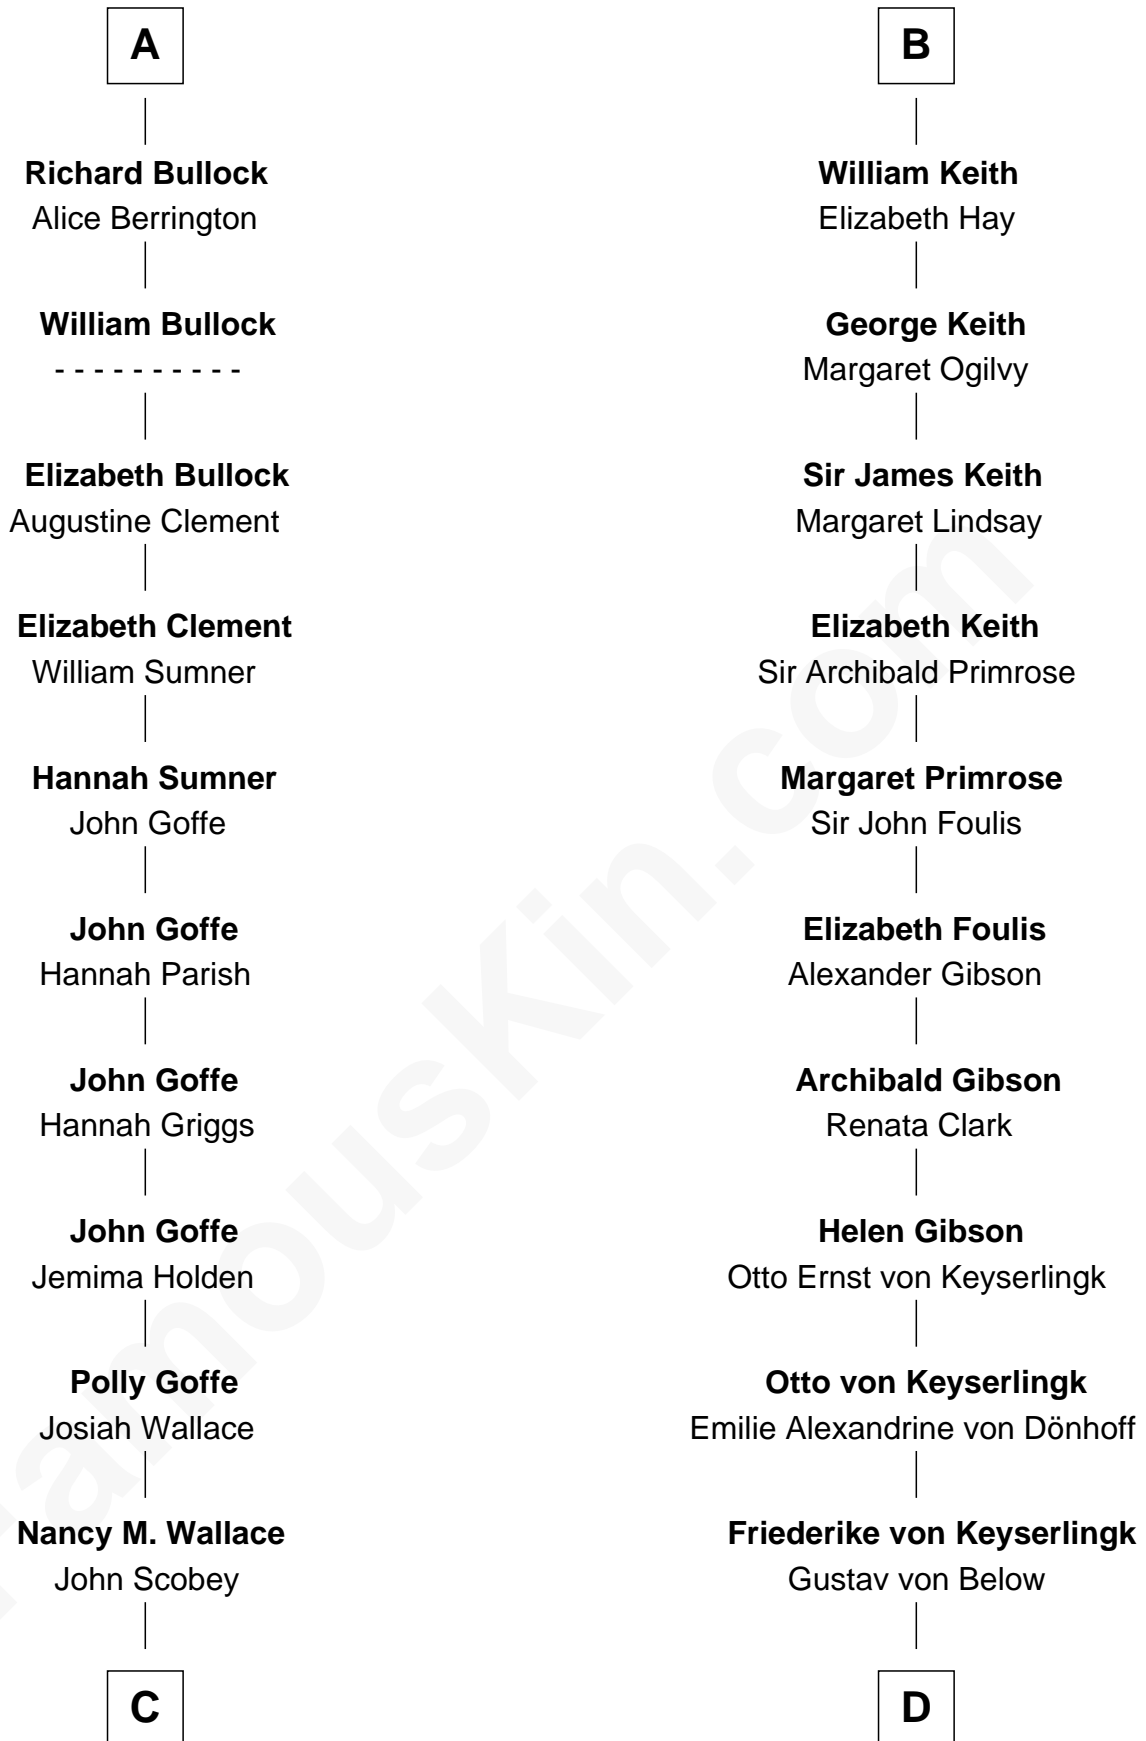

FamousKin.com

Relationship Chart of Lou (Henry) Hoover

First Lady of President Herbert Hoover

19th cousin 1 time removed of

Wernher von Braun
Rocket Scientist

C

Philomelia Sophia Scobey

Phineas Weed

Florence Ida Weed

Charles Delano Henry

Lou (Henry) Hoover

First Lady of Herbert Hoover

D

Karl Emil Gustav von Below

Eleonore Melitta Behrend

Marie Eleonore Dorothea von Below

Wernher von Quistorp

Emmy von Quistorp

Magnus von Braun

Wernher von Braun

Rocket Scientist

FamousKin.com