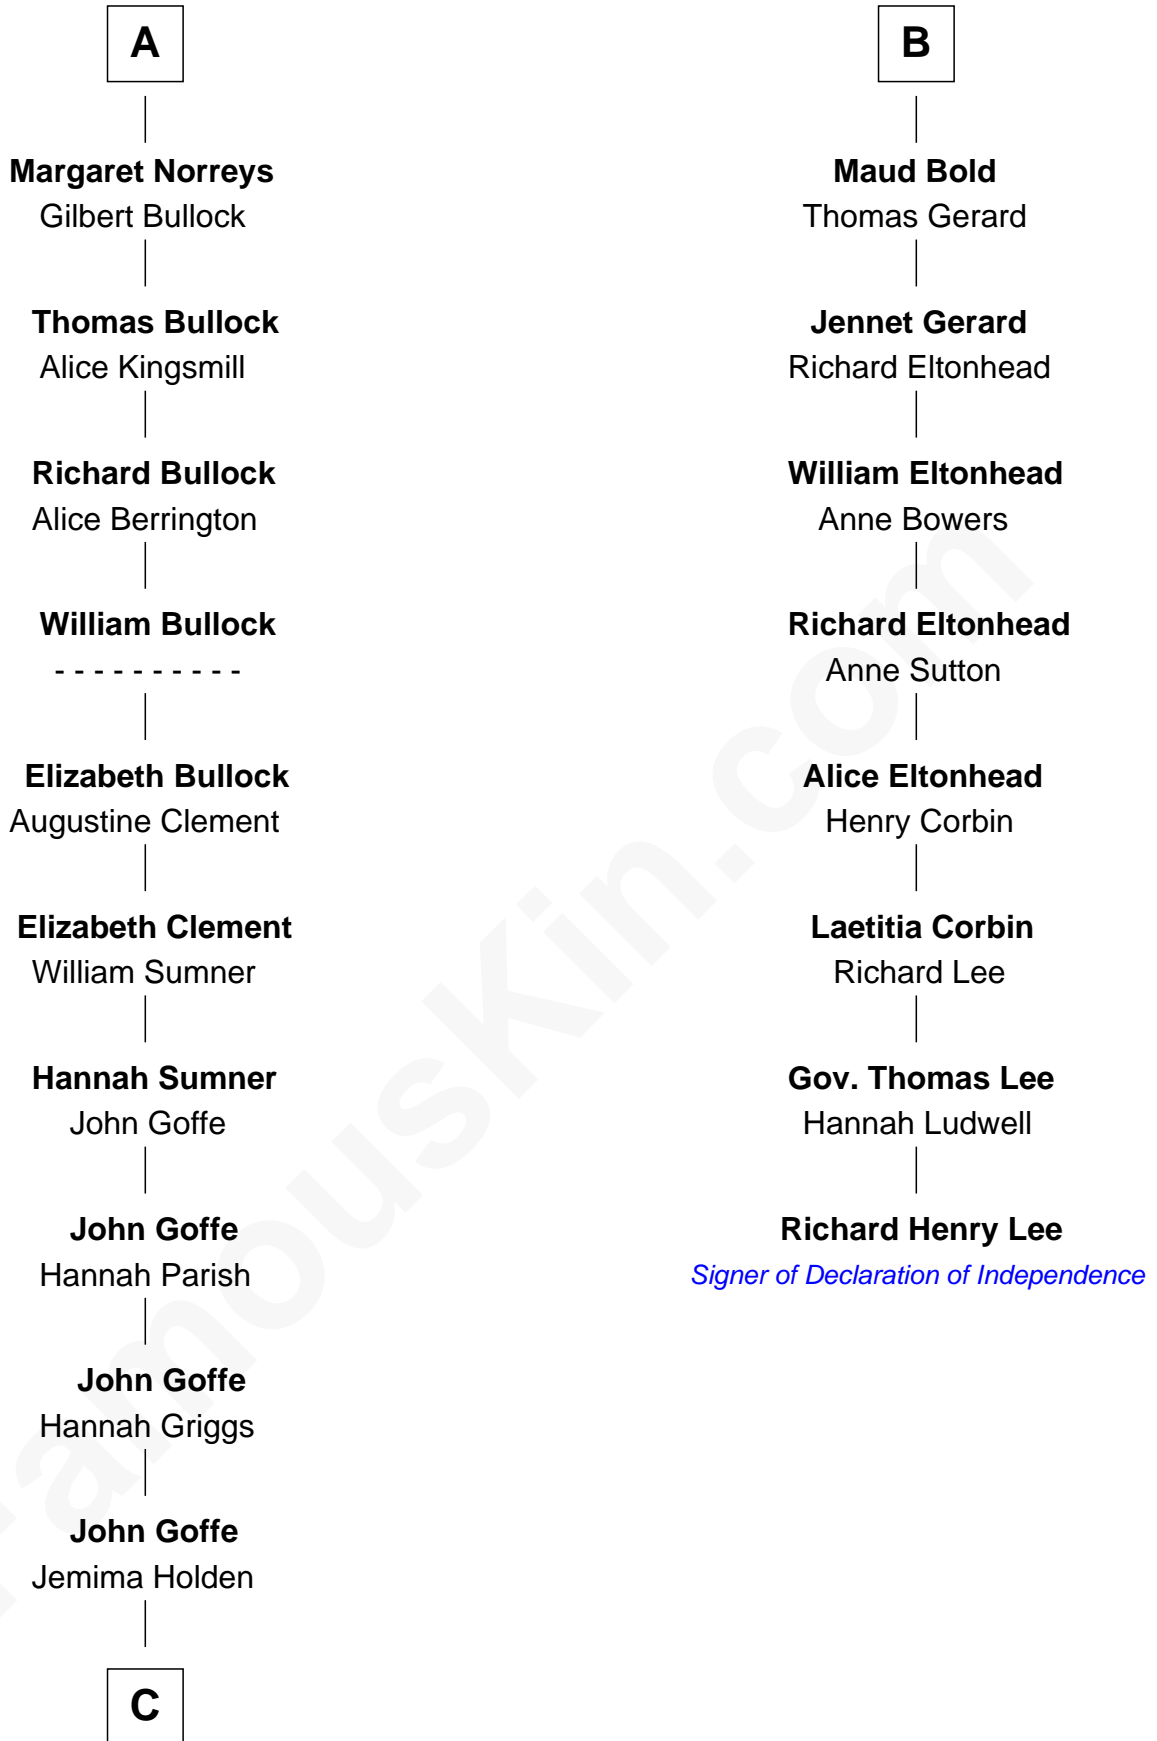

FamousKin.com

Relationship Chart of

Lou (Henry) Hoover

First Lady of President Herbert Hoover

14th cousin 7 times removed of

Richard Henry Lee

Signer of the Declaration of Independence

C

Polly Goffe
Josiah Wallace

Nancy M. Wallace
John Scobey

Philomelia Sophia Scobey
Phineas Weed

Florence Ida Weed
Charles Delano Henry

Lou (Henry) Hoover
First Lady of Herbert Hoover