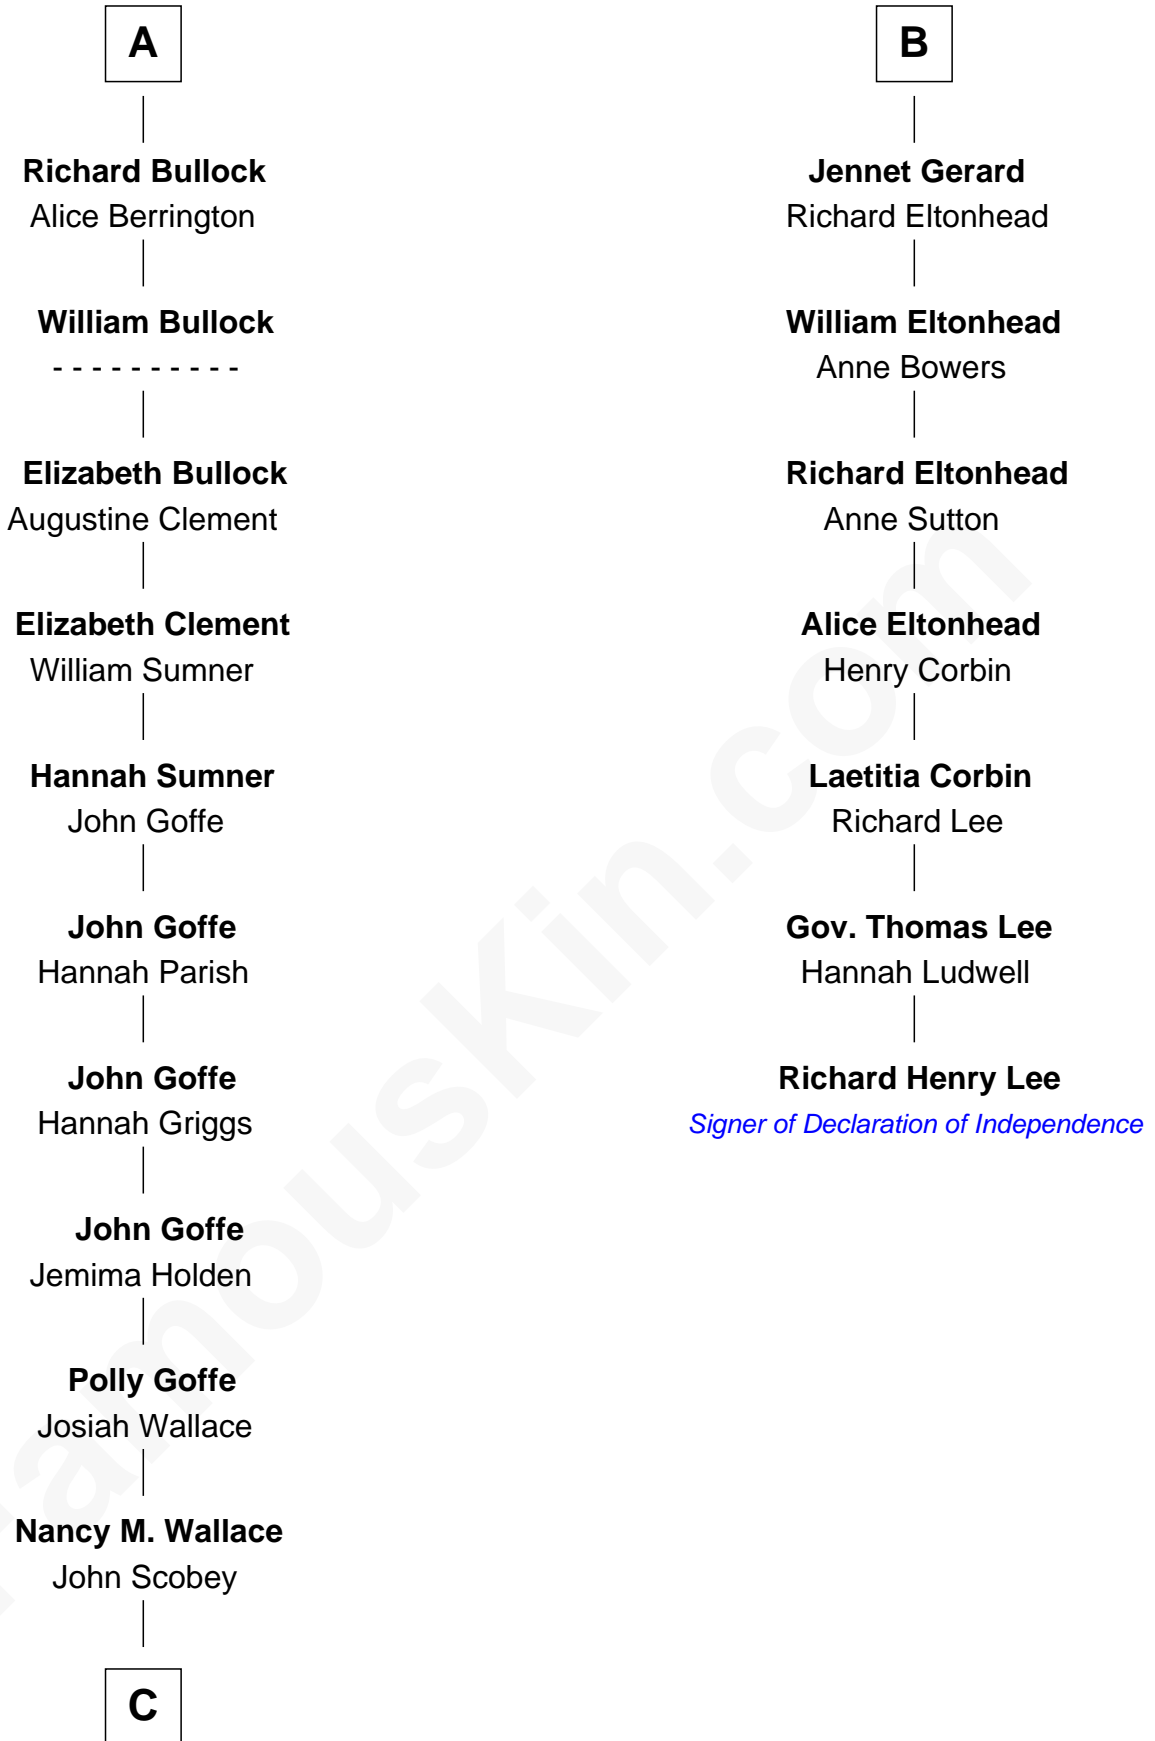

FamousKin.com

Relationship Chart of

Lou (Henry) Hoover

First Lady of President Herbert Hoover

13th cousin 6 times removed of

Richard Henry Lee

Signer of the Declaration of Independence

C

Philomelia Sophia Scobey

Phineas Weed

Florence Ida Weed

Charles Delano Henry

Lou (Henry) Hoover

First Lady of Herbert Hoover

FamousKin.com