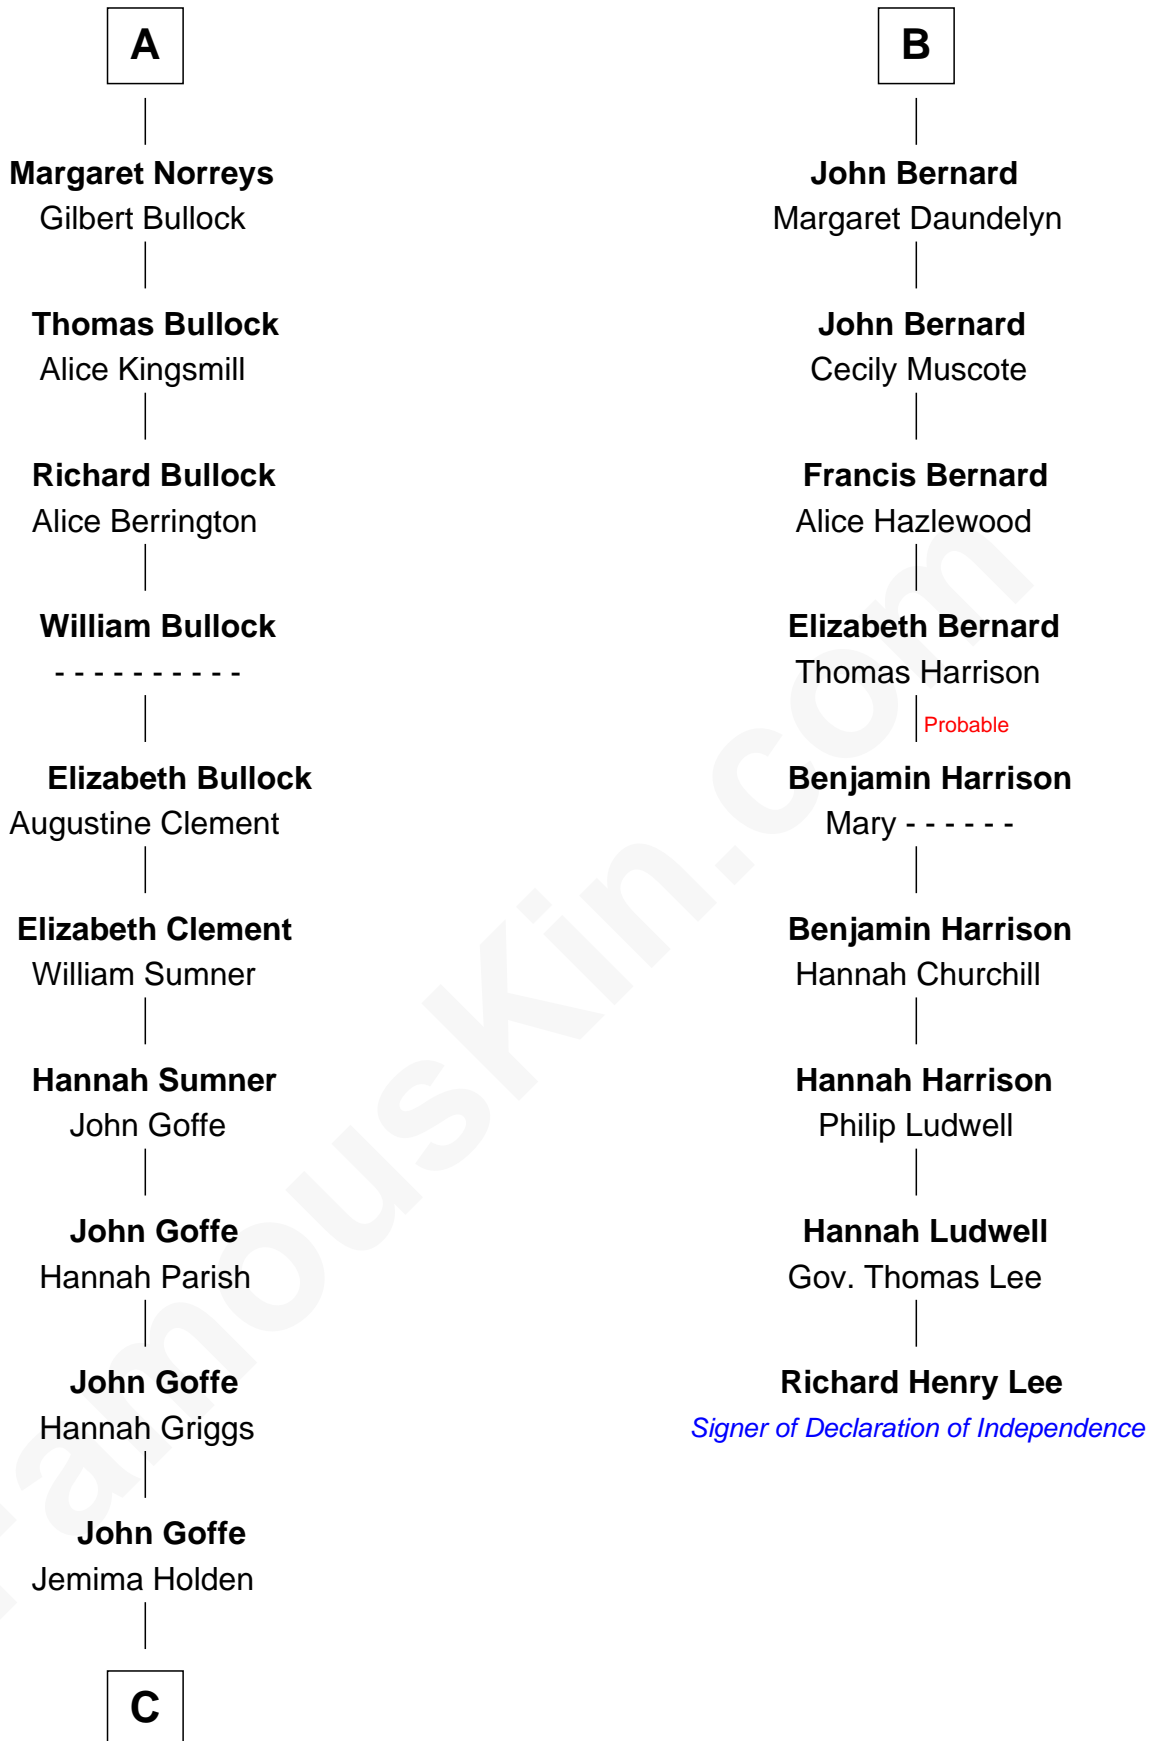

FamousKin.com

Relationship Chart of

Lou (Henry) Hoover

First Lady of President Herbert Hoover

15th cousin 6 times removed of

Richard Henry Lee

Signer of the Declaration of Independence

Sir Gilbert de Clare

Joan of Acre

C

Polly Goffe
Josiah Wallace

Nancy M. Wallace
John Scobey

Philomelia Sophia Scobey
Phineas Weed

Florence Ida Weed
Charles Delano Henry

Lou (Henry) Hoover
First Lady of Herbert Hoover