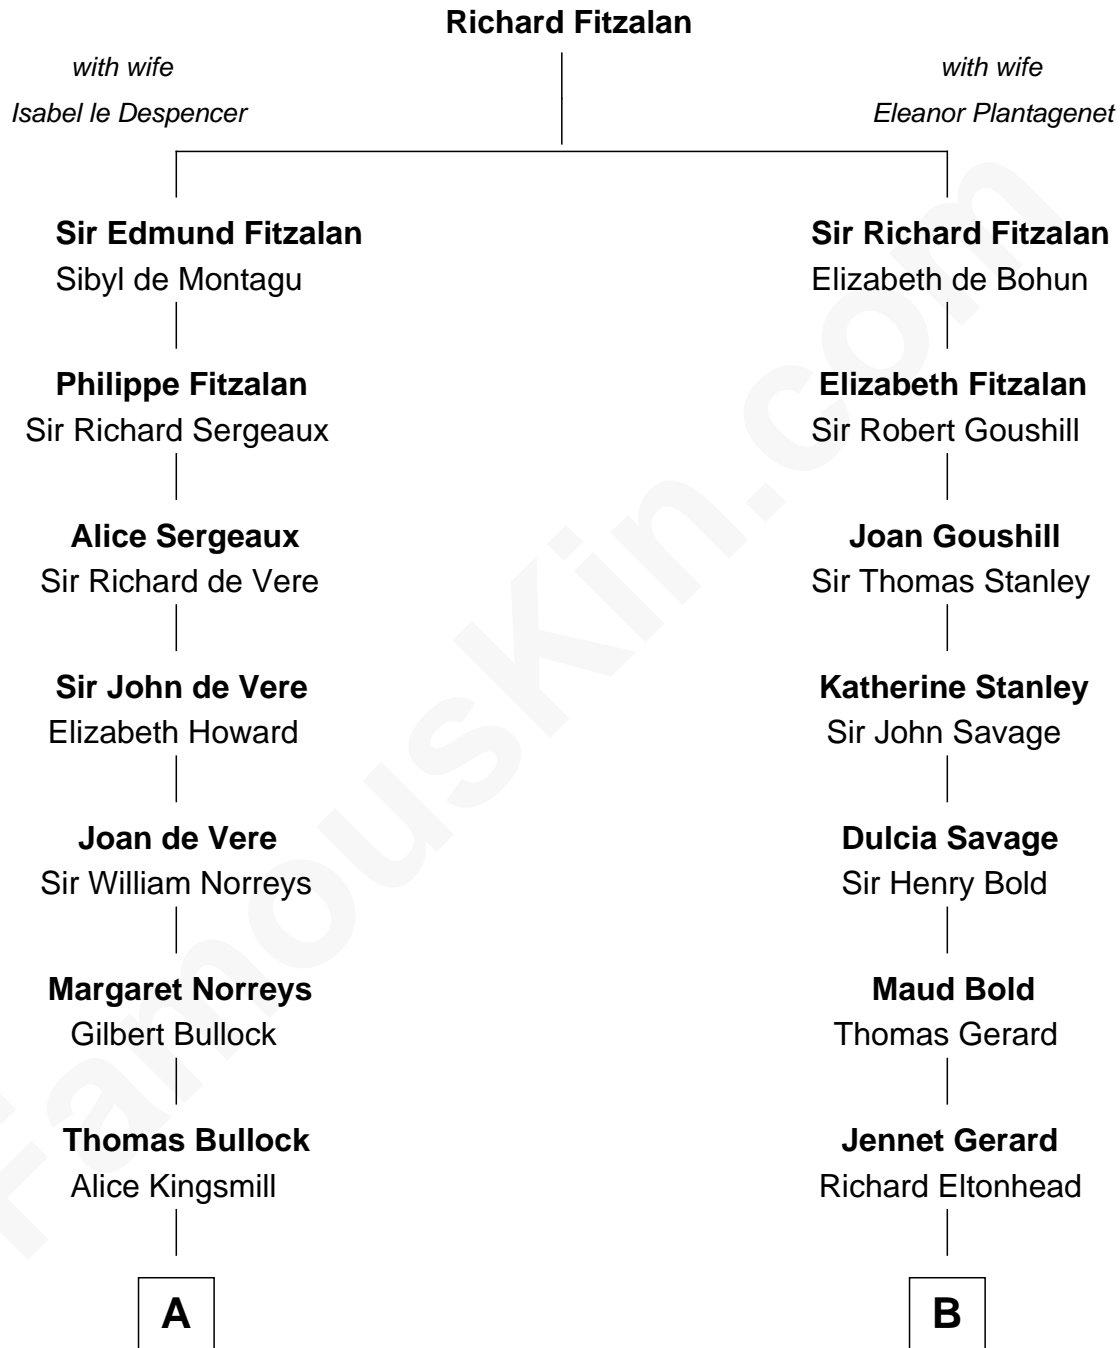

FamousKin.com

Relationship Chart of

Lou (Henry) Hoover

First Lady of President Herbert Hoover

12th cousin 7 times removed of

Richard Henry Lee

Signer of the Declaration of Independence

C

Philomelia Sophia Scobey

Phineas Weed

Florence Ida Weed

Charles Delano Henry

Lou (Henry) Hoover

First Lady of Herbert Hoover

FamousKin.com