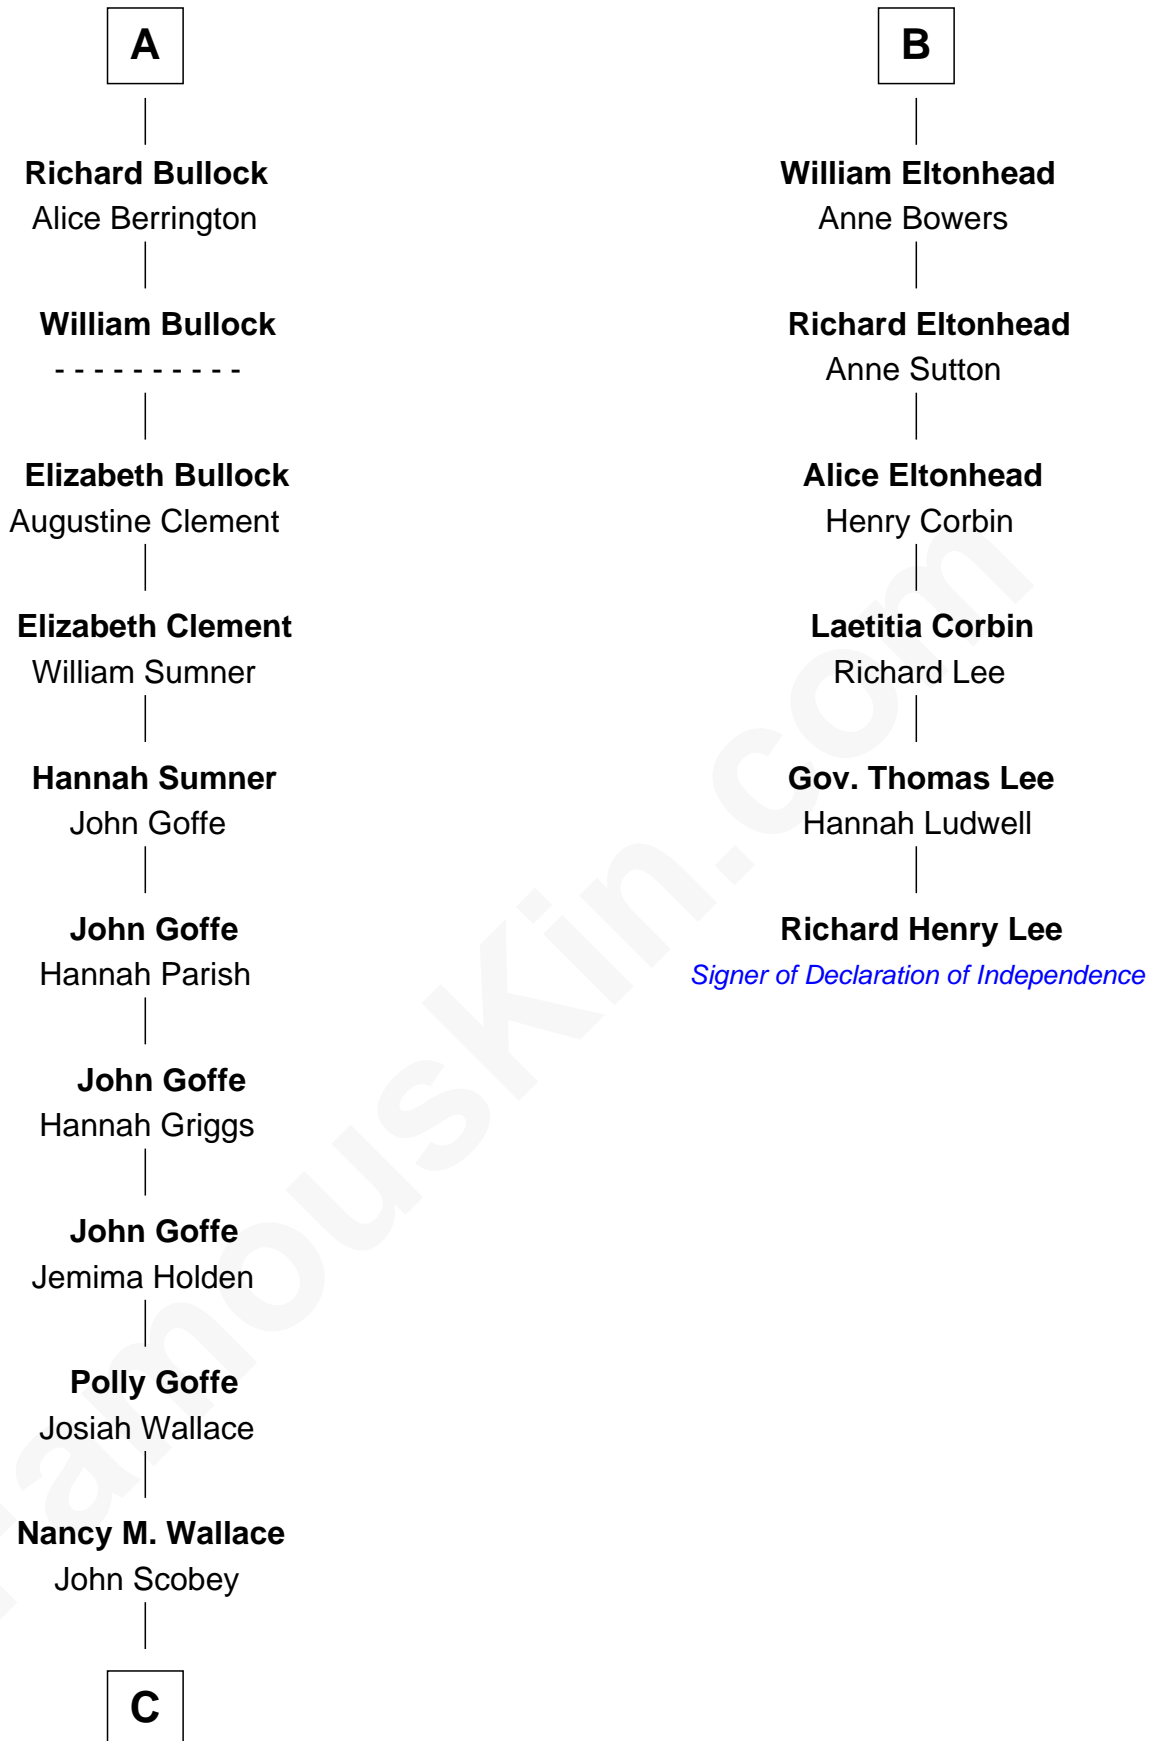

FamousKin.com

Relationship Chart of

Lou (Henry) Hoover

First Lady of President Herbert Hoover

12th cousin 7 times removed of

Richard Henry Lee

Signer of the Declaration of Independence

C

Philomelia Sophia Scobey

Phineas Weed

Florence Ida Weed

Charles Delano Henry

Lou (Henry) Hoover

First Lady of Herbert Hoover

FamousKin.com