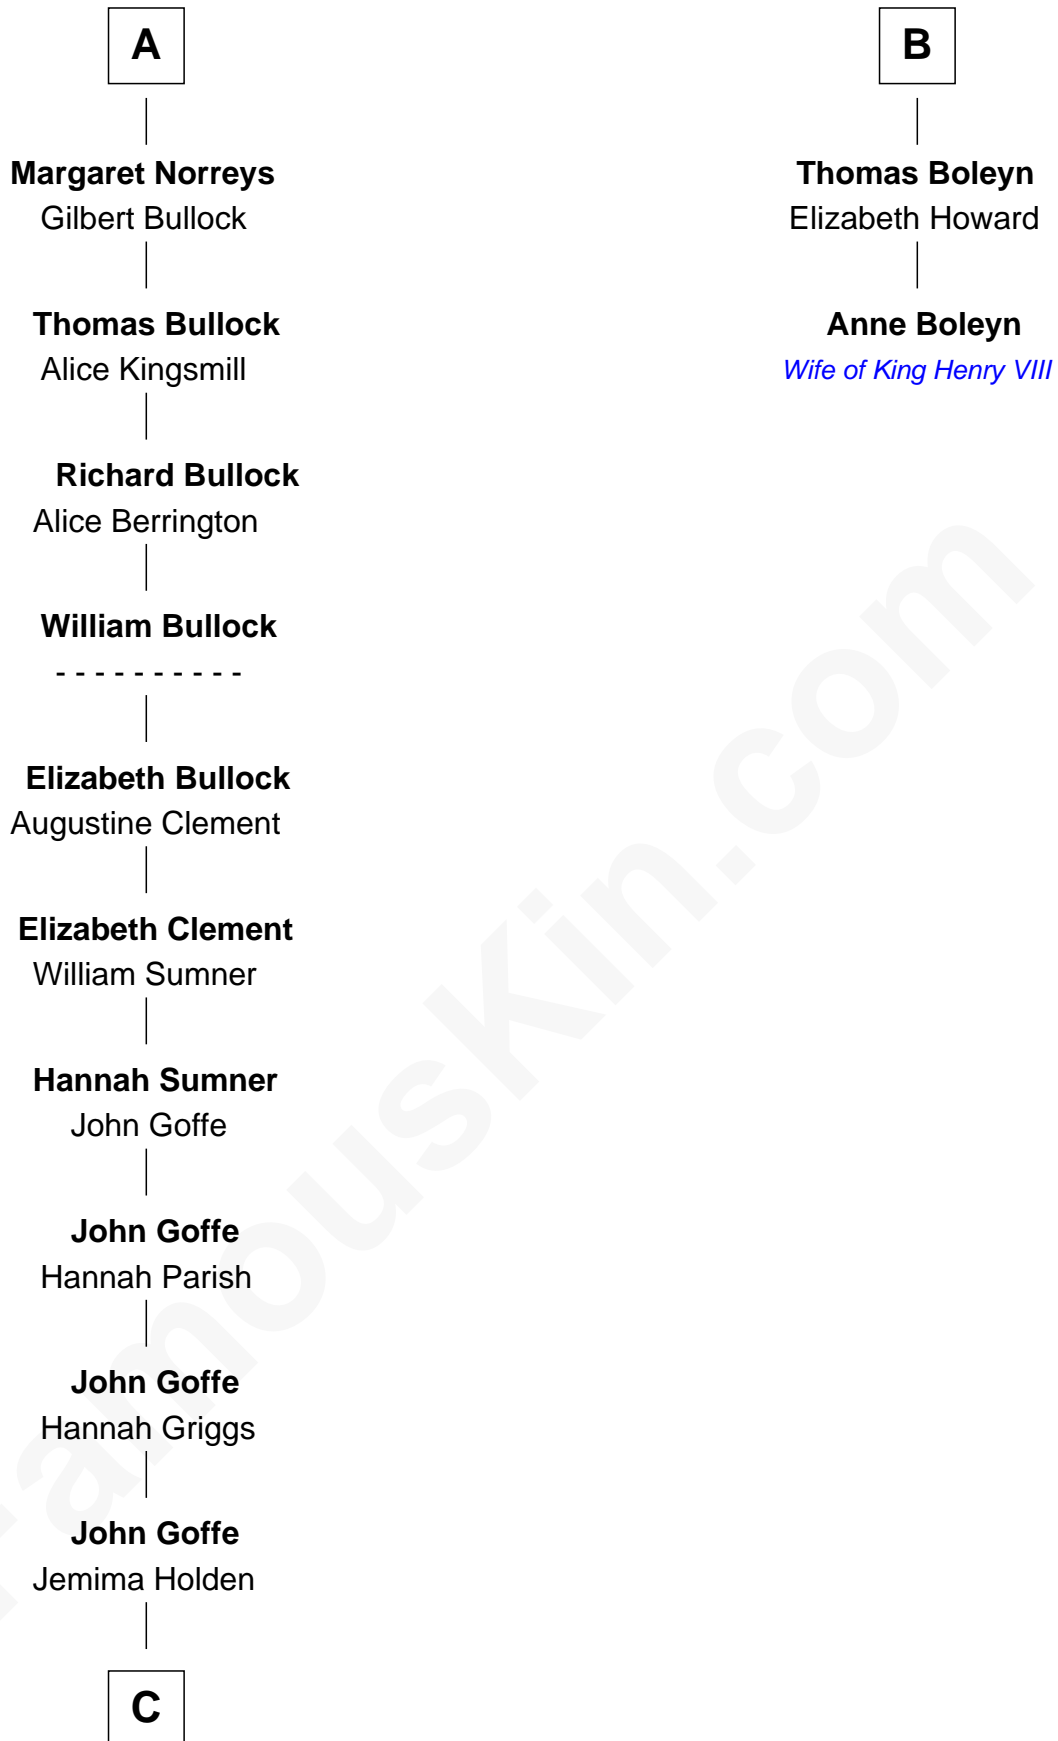

## Relationship Chart of

### Lou (Henry) Hoover

*First Lady of President Herbert Hoover*

**8th cousin 13 times removed of**

### Anne Boleyn

*2nd Wife of King Henry VIII*

**C**

**Polly Goffe**  
Josiah Wallace

**Nancy M. Wallace**  
John Scobey

**Philomelia Sophia Scobey**  
Phineas Weed

**Florence Ida Weed**  
Charles Delano Henry

**Lou (Henry) Hoover**  
*First Lady of Herbert Hoover*