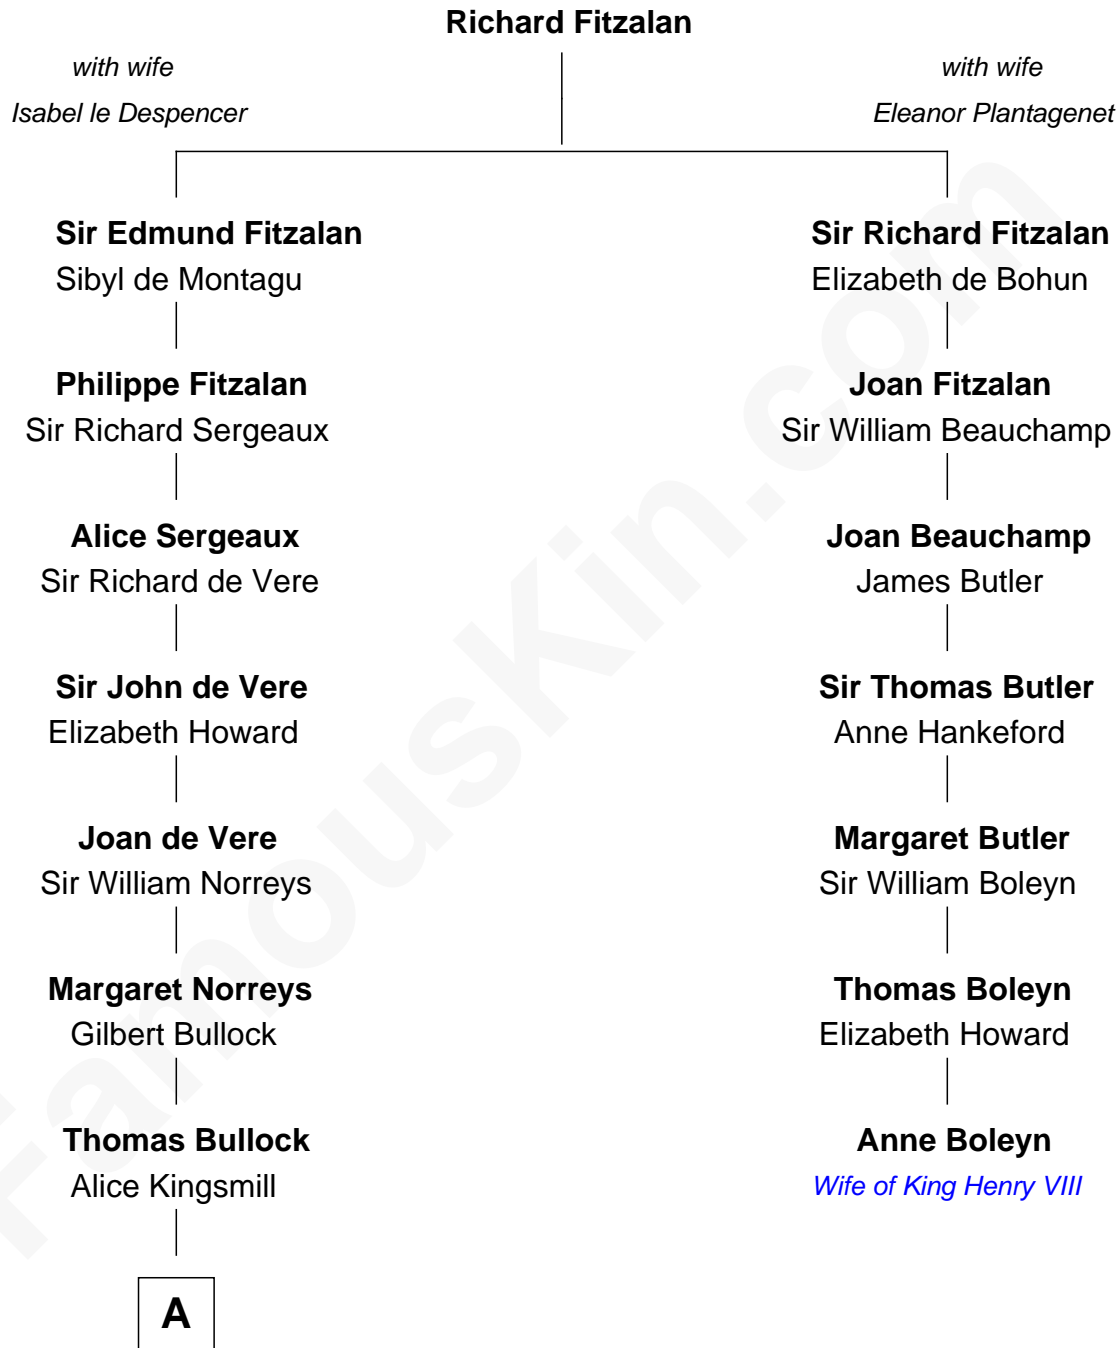

FamousKin.com

Relationship Chart of

Lou (Henry) Hoover

First Lady of President Herbert Hoover

6th cousin 13 times removed of

Anne Boleyn

2nd Wife of King Henry VIII