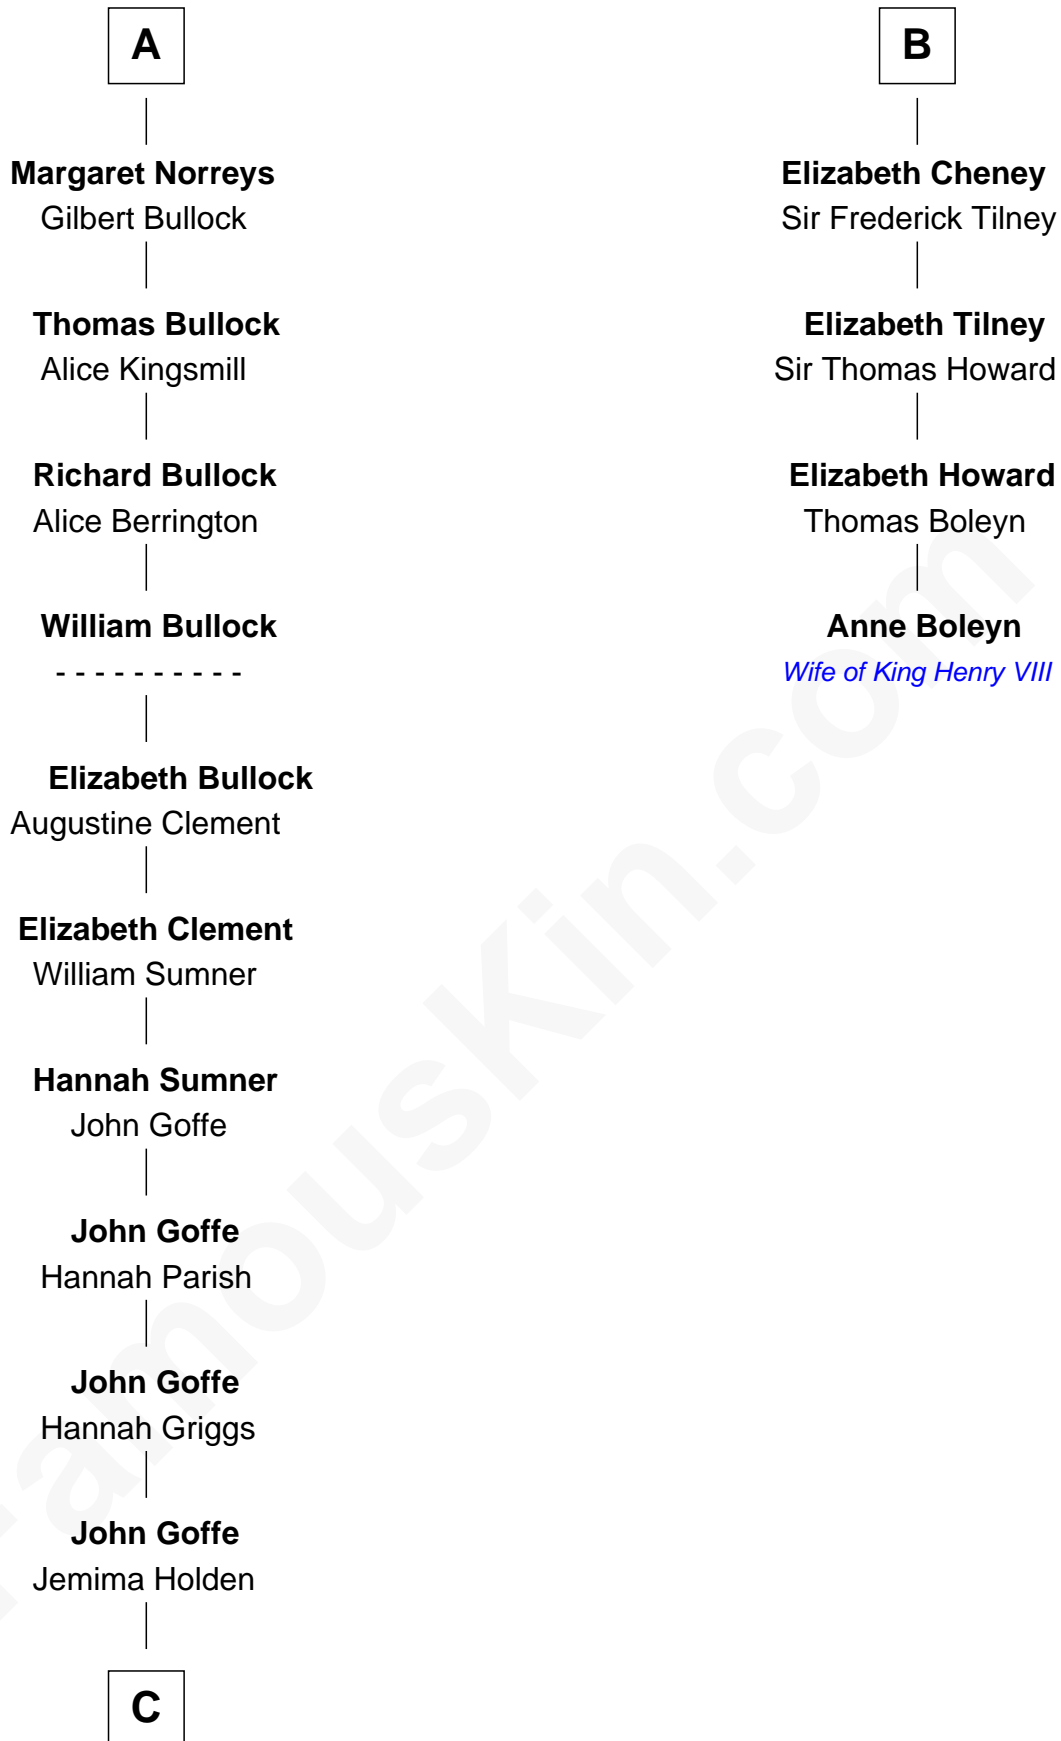

## Relationship Chart of

### Lou (Henry) Hoover

First Lady of President Herbert Hoover

10th cousin 11 times removed of

### Anne Boleyn

2nd Wife of King Henry VIII

**C**

**Polly Goffe**  
Josiah Wallace

**Nancy M. Wallace**  
John Scobey

**Philomelia Sophia Scobey**  
Phineas Weed

**Florence Ida Weed**  
Charles Delano Henry

**Lou (Henry) Hoover**  
*First Lady of Herbert Hoover*

FamousKin.com