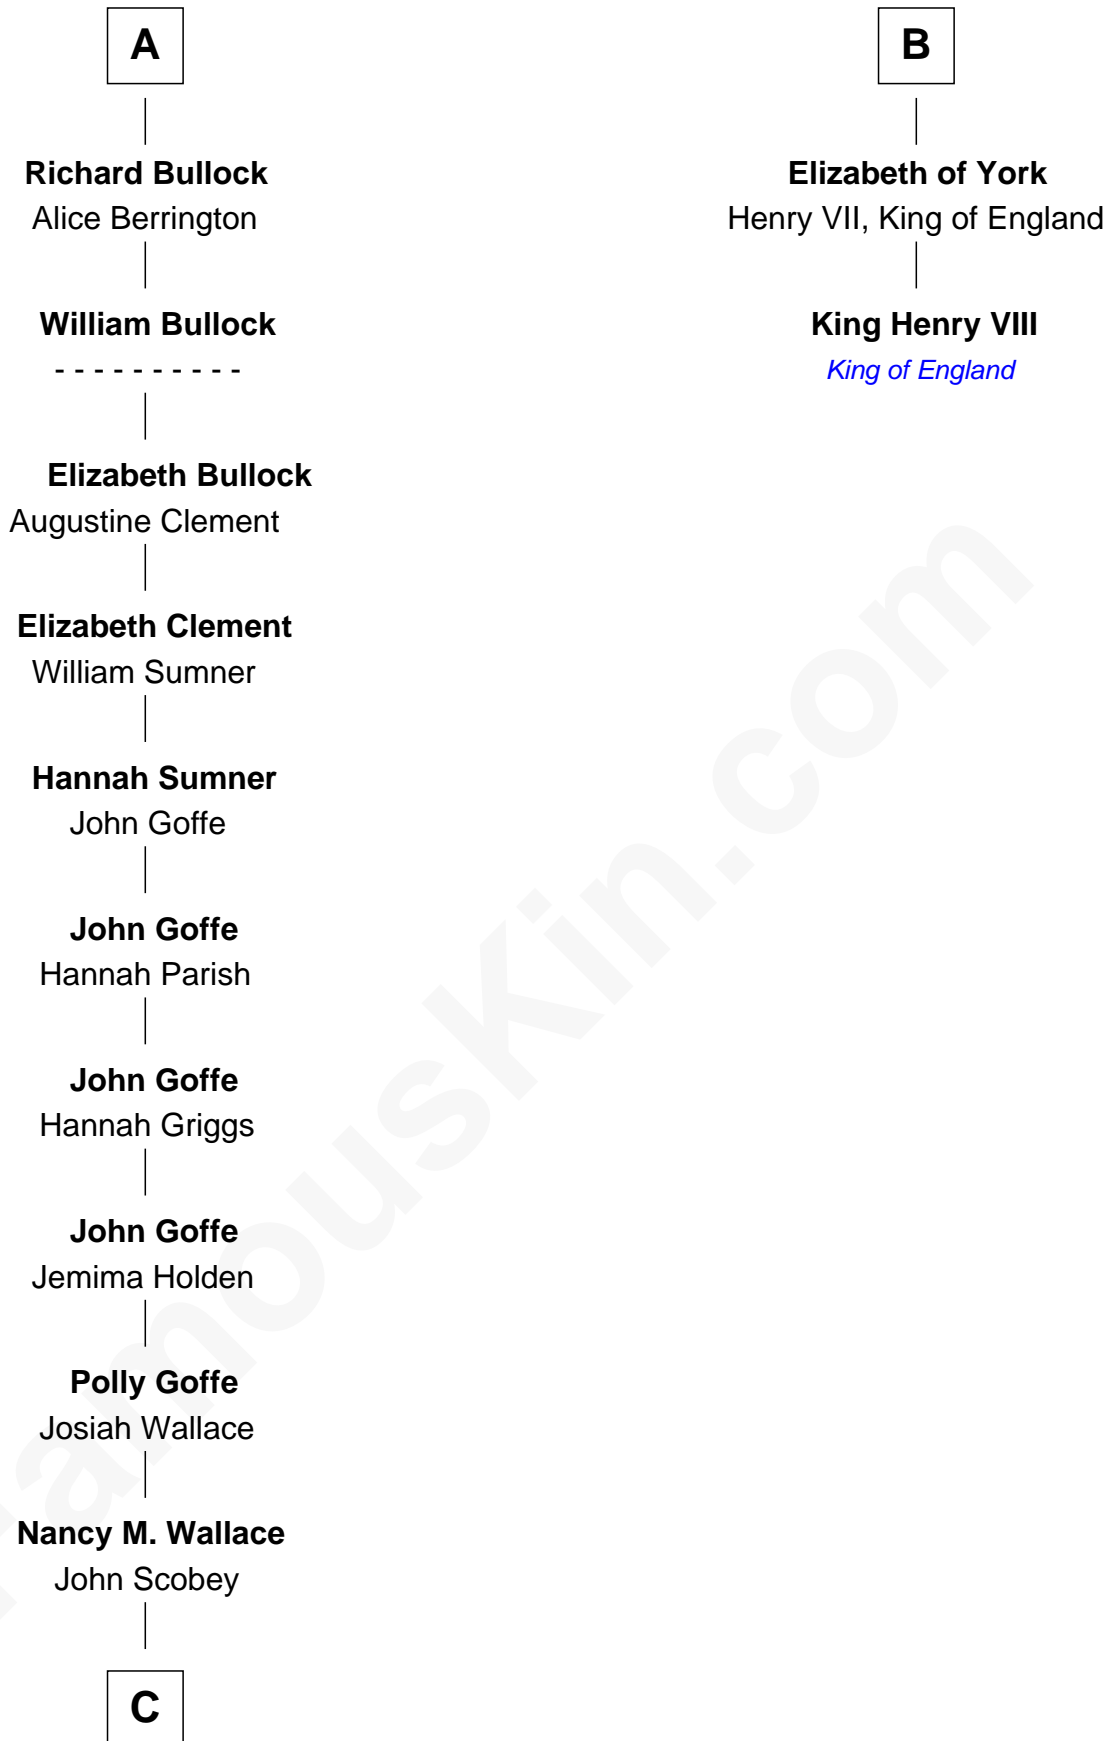

## Relationship Chart of

### Lou (Henry) Hoover

*First Lady of President Herbert Hoover*

8th cousin 11 times removed of

**King Henry VIII**  
*King of England*

**C**

—  
**Philomelia Sophia Scobey**

Phineas Weed

—  
**Florence Ida Weed**

Charles Delano Henry

—  
**Lou (Henry) Hoover**

*First Lady of Herbert Hoover*

FamousKin.com