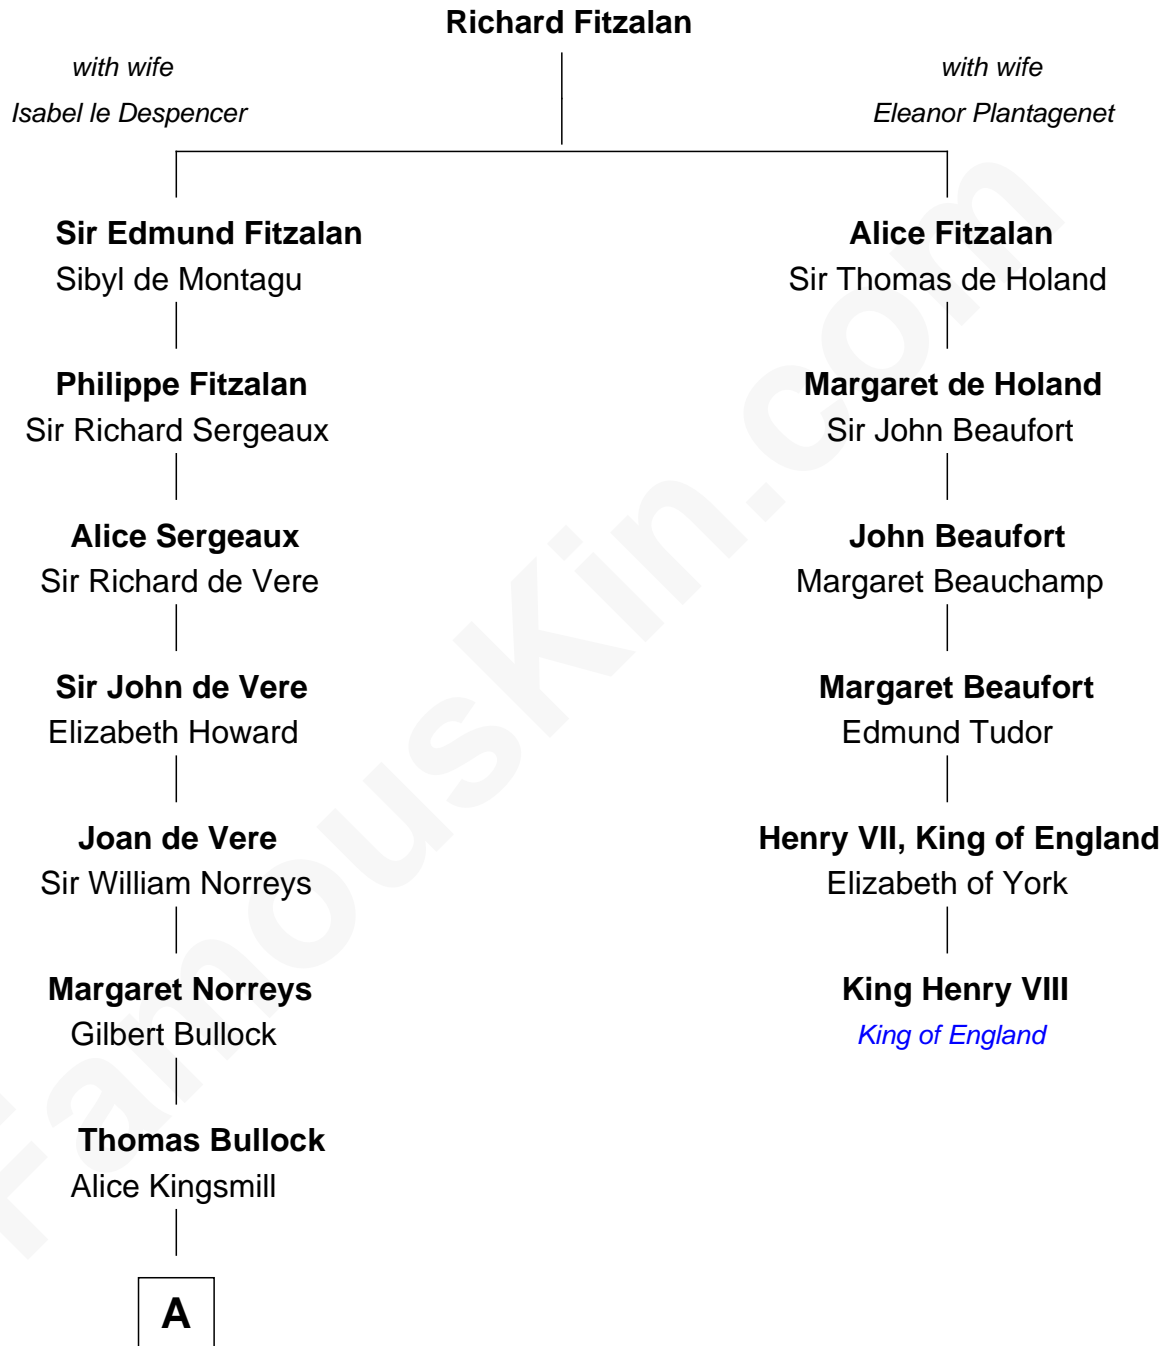

FamousKin.com

Relationship Chart of Lou (Henry) Hoover

First Lady of President Herbert Hoover

5th cousin 14 times removed of

King Henry VIII
King of England

B

—
Philomelia Sophia Scobey

Phineas Weed

—
Florence Ida Weed

Charles Delano Henry

—
Lou (Henry) Hoover

First Lady of Herbert Hoover

FamousKin.com